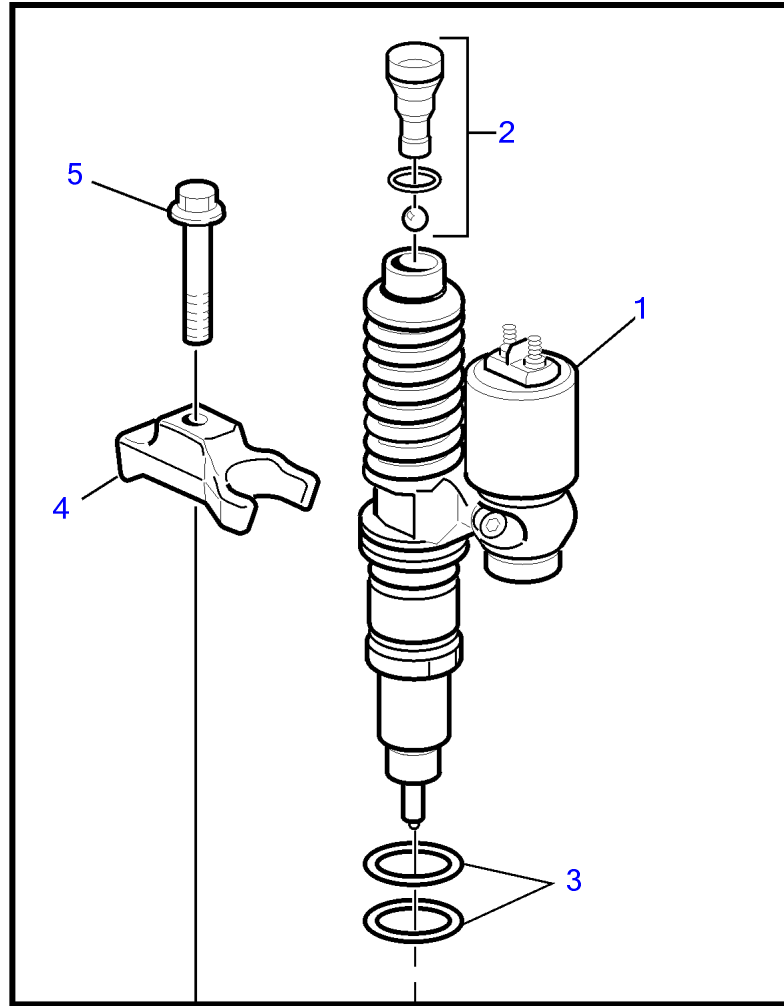

D12D-A MG, D12D-E MG

6

17759

D12D-A MG, D12D-E MG

REF	PART NO.	QTY	DESCRIPTION	SEE SEC.	NOTES
1	3801293	6	Unit injector		Only class 2 and 3 as spare part. Could be used together with the remaining classes.
2	276940	1	• Repair kit		
3	276948	1	• O-ring kit		(276935)
4	21168206	6	Yoke		
5	1547887	6	Screw		
6		X	Overhaul kit	5859	