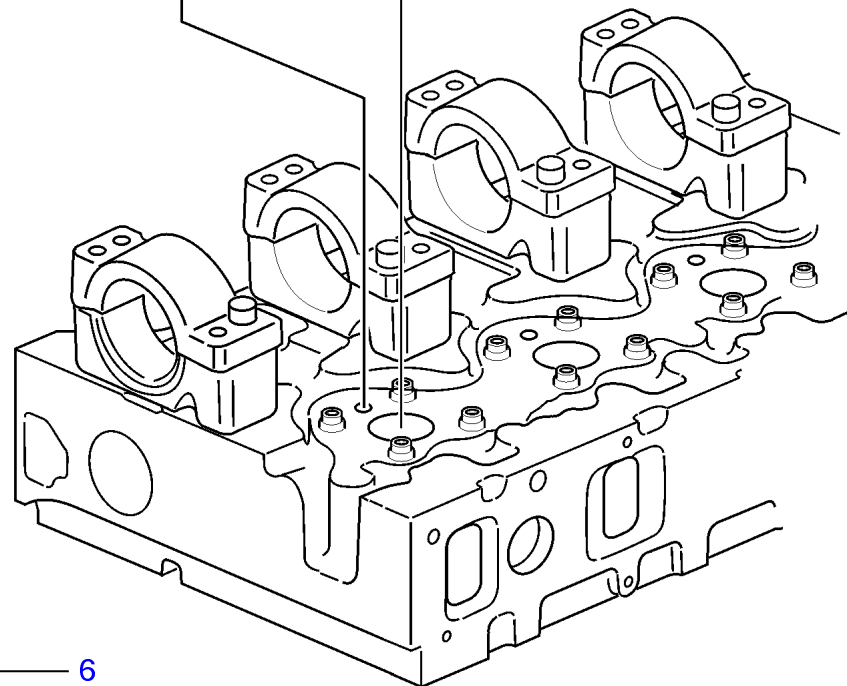

D12D-A MG, D12D-E MG

6

17759

D12D-A MG, D12D-E MG

REF	PART NO.	QTY	DESCRIPTION	SEE SEC.	NOTES
1	3801293	6	Unit injector		Only class 2 and 3 as spare part. Could be used together with the remaining classes.
2	276940	1	• Repair kit		
3	276948	1	• O-ring kit		(276935)
4	21168206	6	Yoke		
5	1547887	6	Screw		
6		X	Overhaul kit	5859	