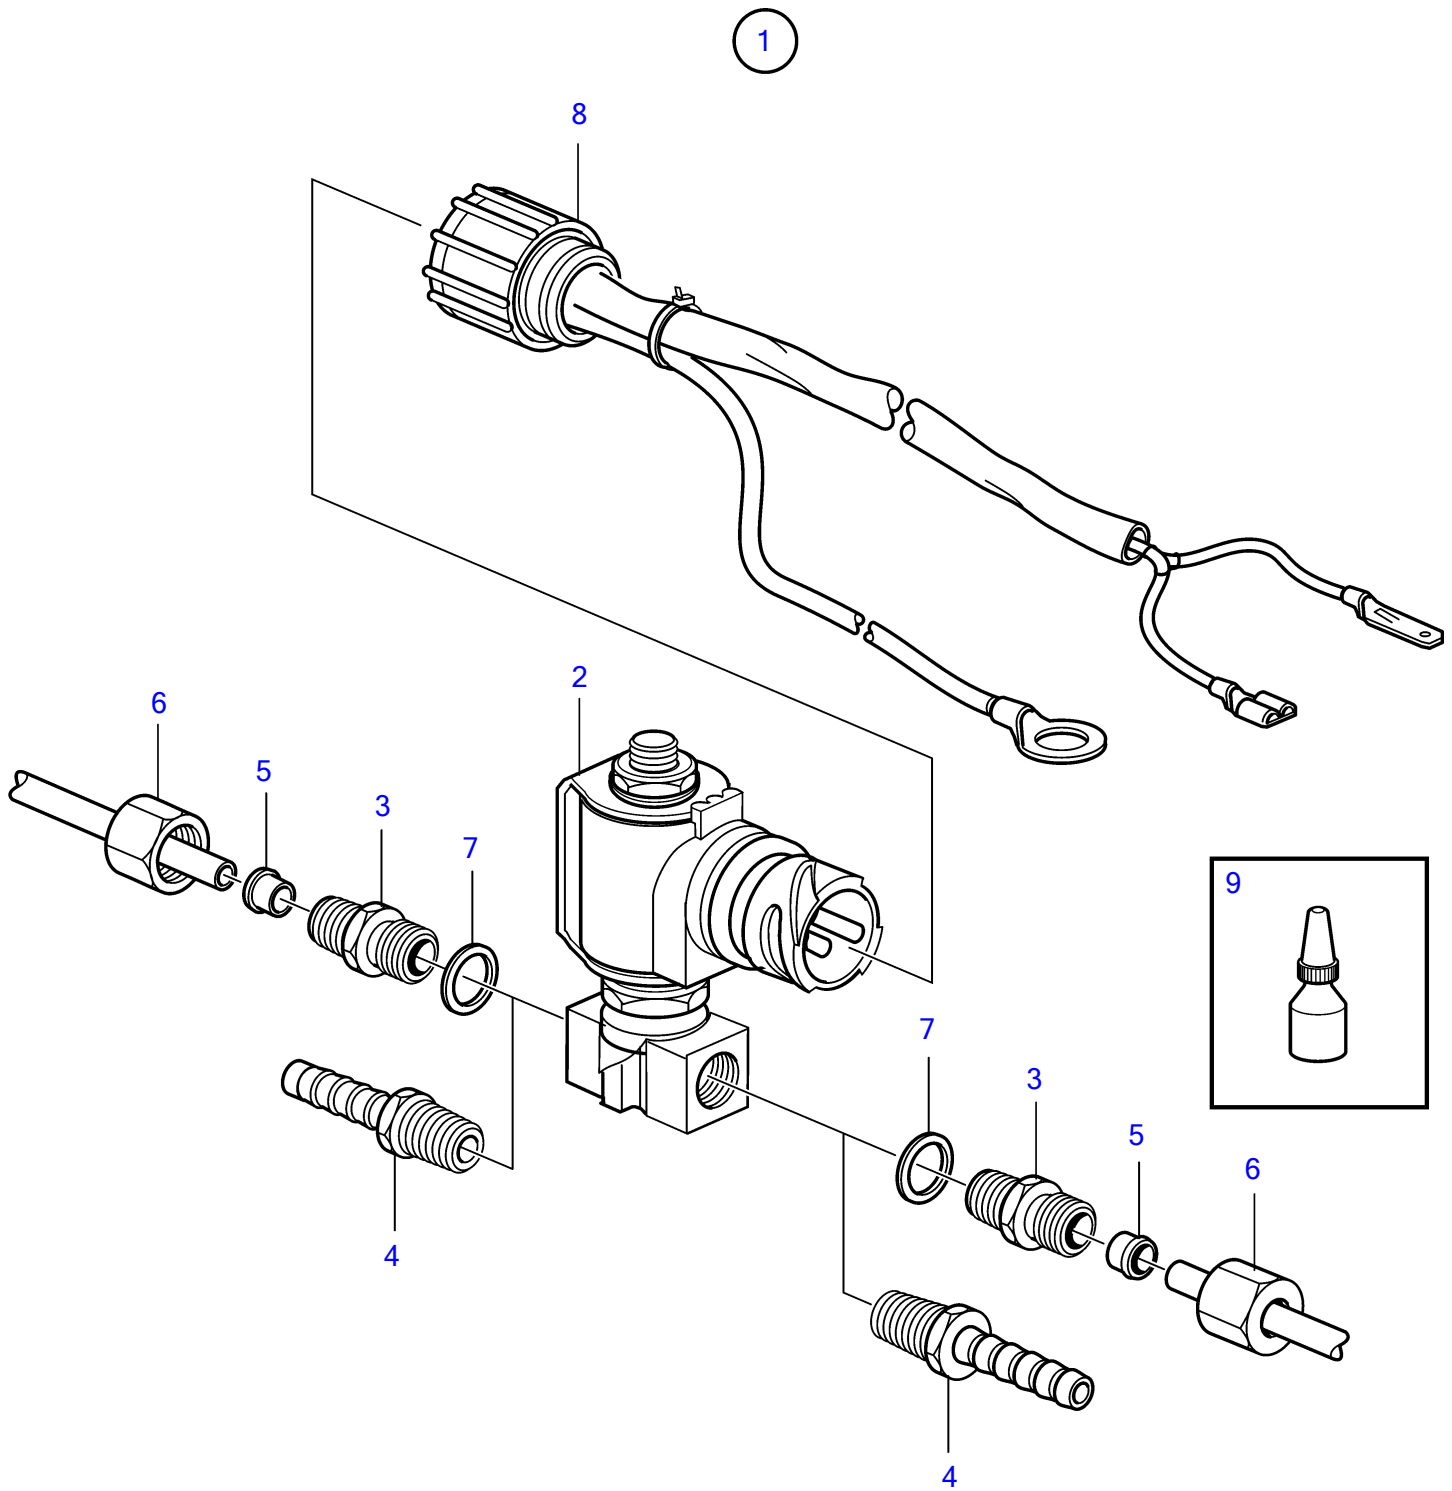

D12D-A MG, D12D-E MG

23644

D12D-A MG, D12D-E MG

REF	PART NO.	QTY	DESCRIPTION	NOTES
1		1	Fuel valve	
2	70351592	1	• Solenoid valve	
3	944524	2	• Nipple	For fuel pipe
4	3825000	2	• Hose nipple	For fuel hose
5	980781	2	• Ferrule	
6	956983	2	• Fitting nut	
7	18817	2	• Gasket	
8	3841897	1	• Wiring harness	
9	1161053	1	• Locking fluid	