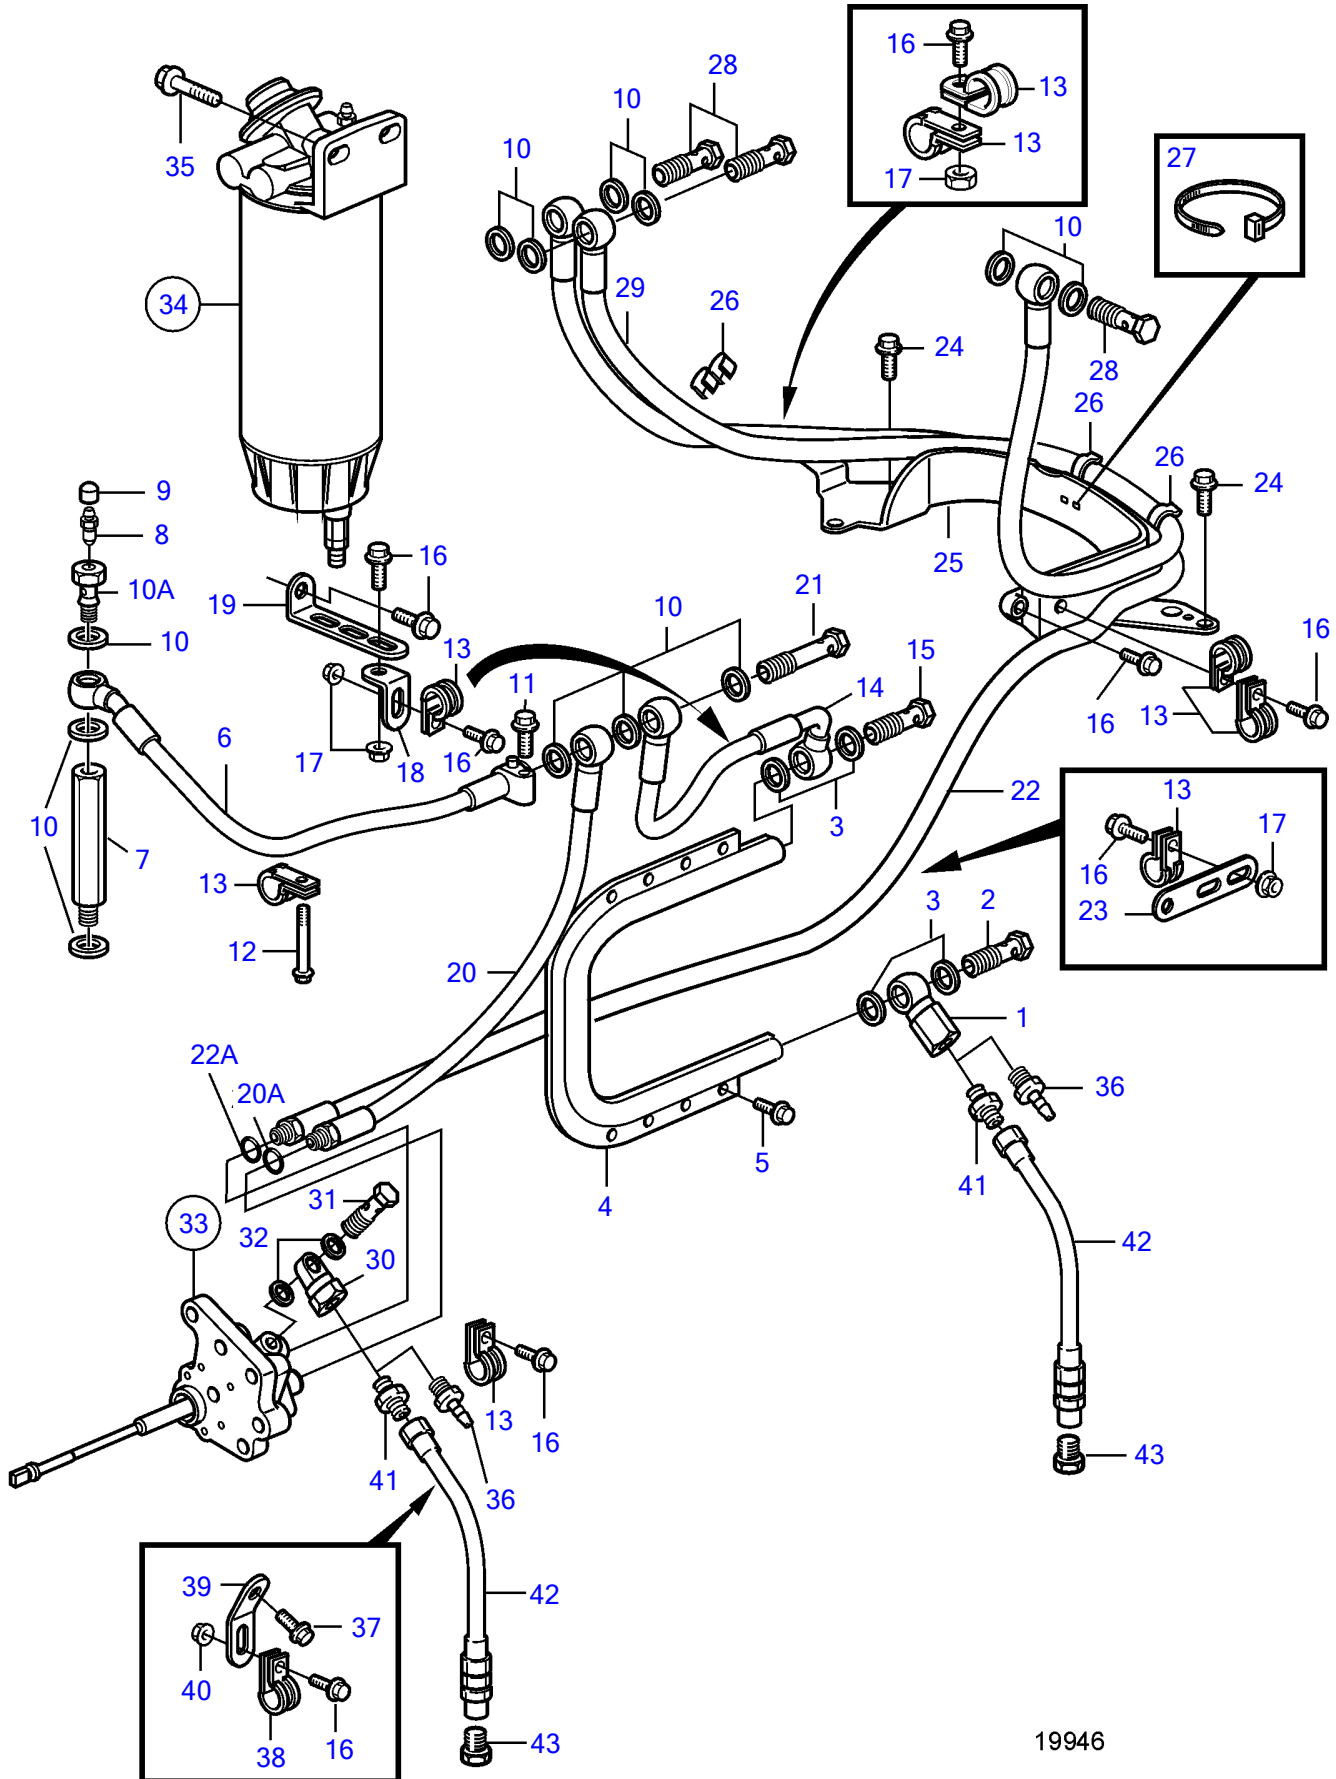

D12D-A MG, D12D-E MG

19946

D12D-A MG, D12D-E MG

REF	PART NO.	QTY	DESCRIPTION	SEE SEC.	NOTES
1	3828976	1	Check valve		
2	25167	1	Hollow screw		
3	969011	4	Gasket		
4	8170282	1	Radiator		For electronic control unit.
5	946934	8	Flange screw		
6	3828659	1	Fuel hose		
7	3828610	1	Spacer		
8	20548012	1	Faucet		(1330191)
9	20547976	1	Protecting cover		(656456)
10	982724	12	Gasket		
10A	20478064	1	Hollow screw		(20397814)
11	965183	1	Flange screw		
12	965181	1	Flange screw		
13	949747	8	Clamp		
14	3828653	1	Fuel hose		
15	25167	1	Hollow screw		
16	946440	9	Flange screw		
17	945408	4	Flange nut		
18	965553	1	Bracket		
19	965562	1	Bracket		
20	3828655	1	Fuel hose		
20A	976971	1	• O-ring		Included in hose 3826591
20	955984	1	• O-ring		Included in hose 3828655
21	8148244	1	Hollow screw		
22	3837665	1	Fuel hose		
22A	976971	1	• O-ring		
23	965541	1	Bracket		
24	946502	2	Flange screw		
25	(3837245)	1	Bracket		Obsolete part
26		1	Retainer		(9205207)
27	948211	4	Cable tie		
28	993596	3	Hollow screw		
29	3837666	1	Fuel hose		
30	3827418	1	Banjo nipple		
31	74033	1	Hollow screw		
32	947620	2	Gasket		
33	3092460	1	Fuel pump		SN-240248, Repl by 20440371
			•		
			•	21838	
	20440371	1	Fuel pump		SN240249-, Repl by 20752310
			•		
			•	21839	
	20752310	1	Fuel pump		
			•		
			•	4621	
34	3817516	1	Fuel filter		Early type, Repl by 3885572
	3885572	1	Fuel filter		Late type
			•		
			•	4305	
35	946472	2	Flange screw		
36	3825000	2	Hose nipple		Alt
37	945444	1	Flange screw		
38	1545432	1	Attaching clamp		
39	965571	1	Bracket		
40	945408	1	Flange nut		
41	977677	2	Nipple		Alt
42	3826595	2	Fuel hose		Alt
43	22753	2	Nipple		Alt