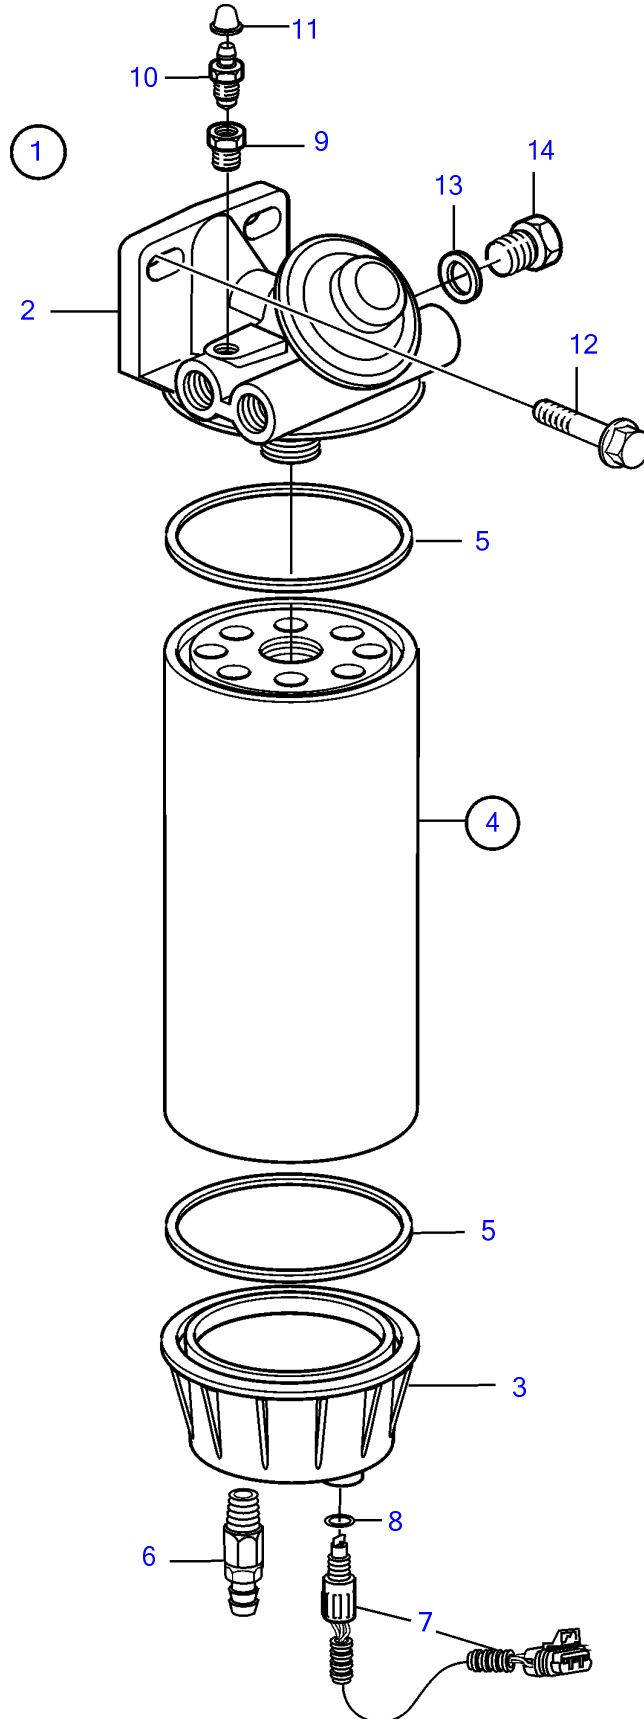

D12D-A MG, D12D-E MG

D12D-A MG, D12D-E MG

REF	PART NO.	QTY	DESCRIPTION	NOTES
1	3885572	1	Fuel filter	
2		1	• Filter housing	
3		1	• Bowl	
4	3817517	1	• Fuel filter kit	(3839469)
5		2	• • Gasket	
6	949918	1	• Shut-off cock	
7	3885070	1	• Sensor, water level	
8	3831094	1	• • O-ring	
9		1	• Nipple	
10	20548012	1	• Faucet	(1330191)
11	20547976	1	• Protecting cover	(656456)
12	946472	2	Flange screw	
13	11996	1	Gasket	
14	960631	1	Plug	