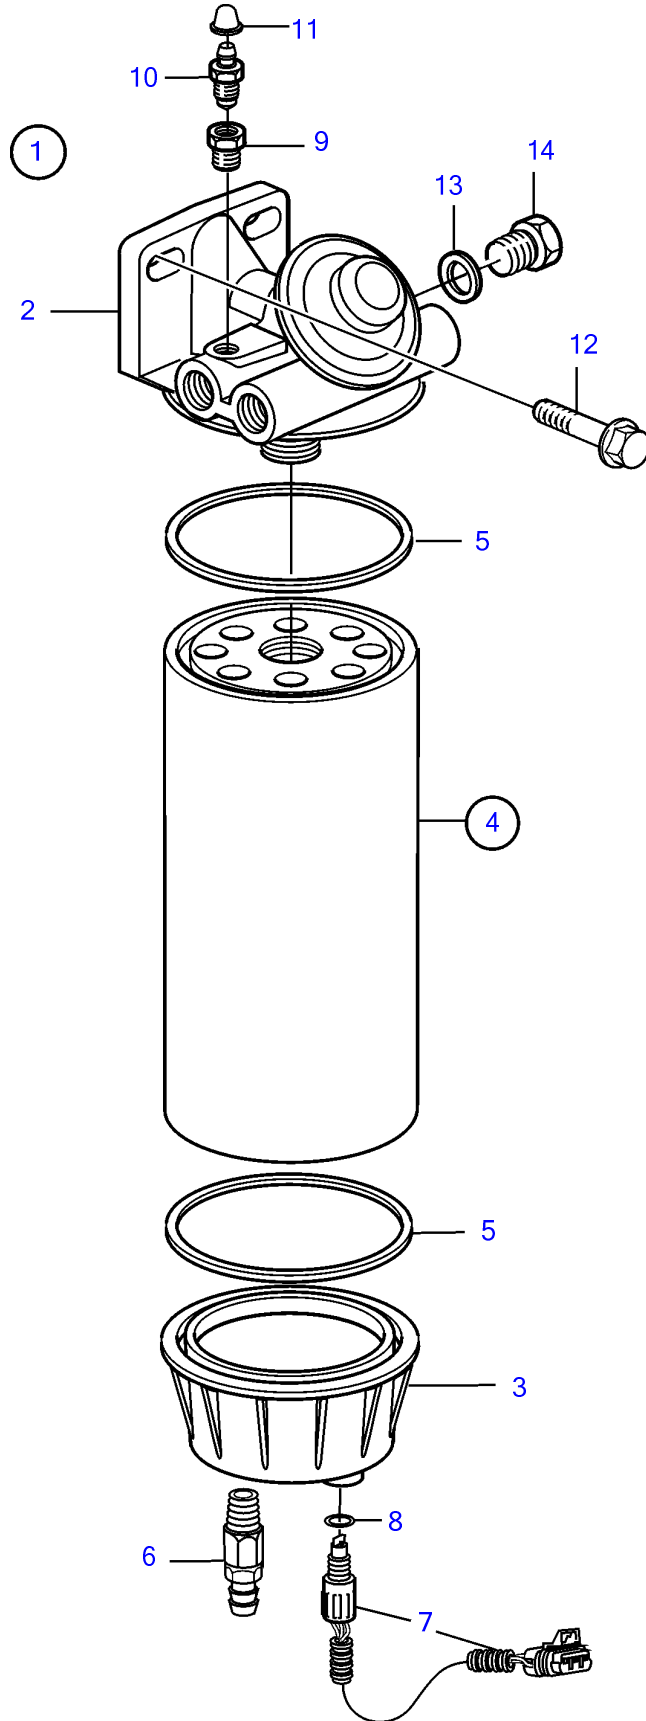

D12D-A MG

D12D-A MG

REF	PART NO.	QTY	DESCRIPTION	NOTES
1	3817516	1	Fuel filter	Repl by 3885572
2		1	• Filter housing	
3		1	• Bowl	
4	3817517	1	• Fuel filter kit	(3839469)
5		2	• • Gasket	
6	949918	1	• Shut-off cock	
7	3588916	1	• Alarm kit, water level	
8	3831094	1	• • O-ring	
9		1	• Nipple	
10	20548012	1	• Faucet	(1330191)
11	20547976	1	• Protecting cover	(656456)
12	946472	2	Flange screw	
13	11996	1	Gasket	
14	960631	1	Plug	