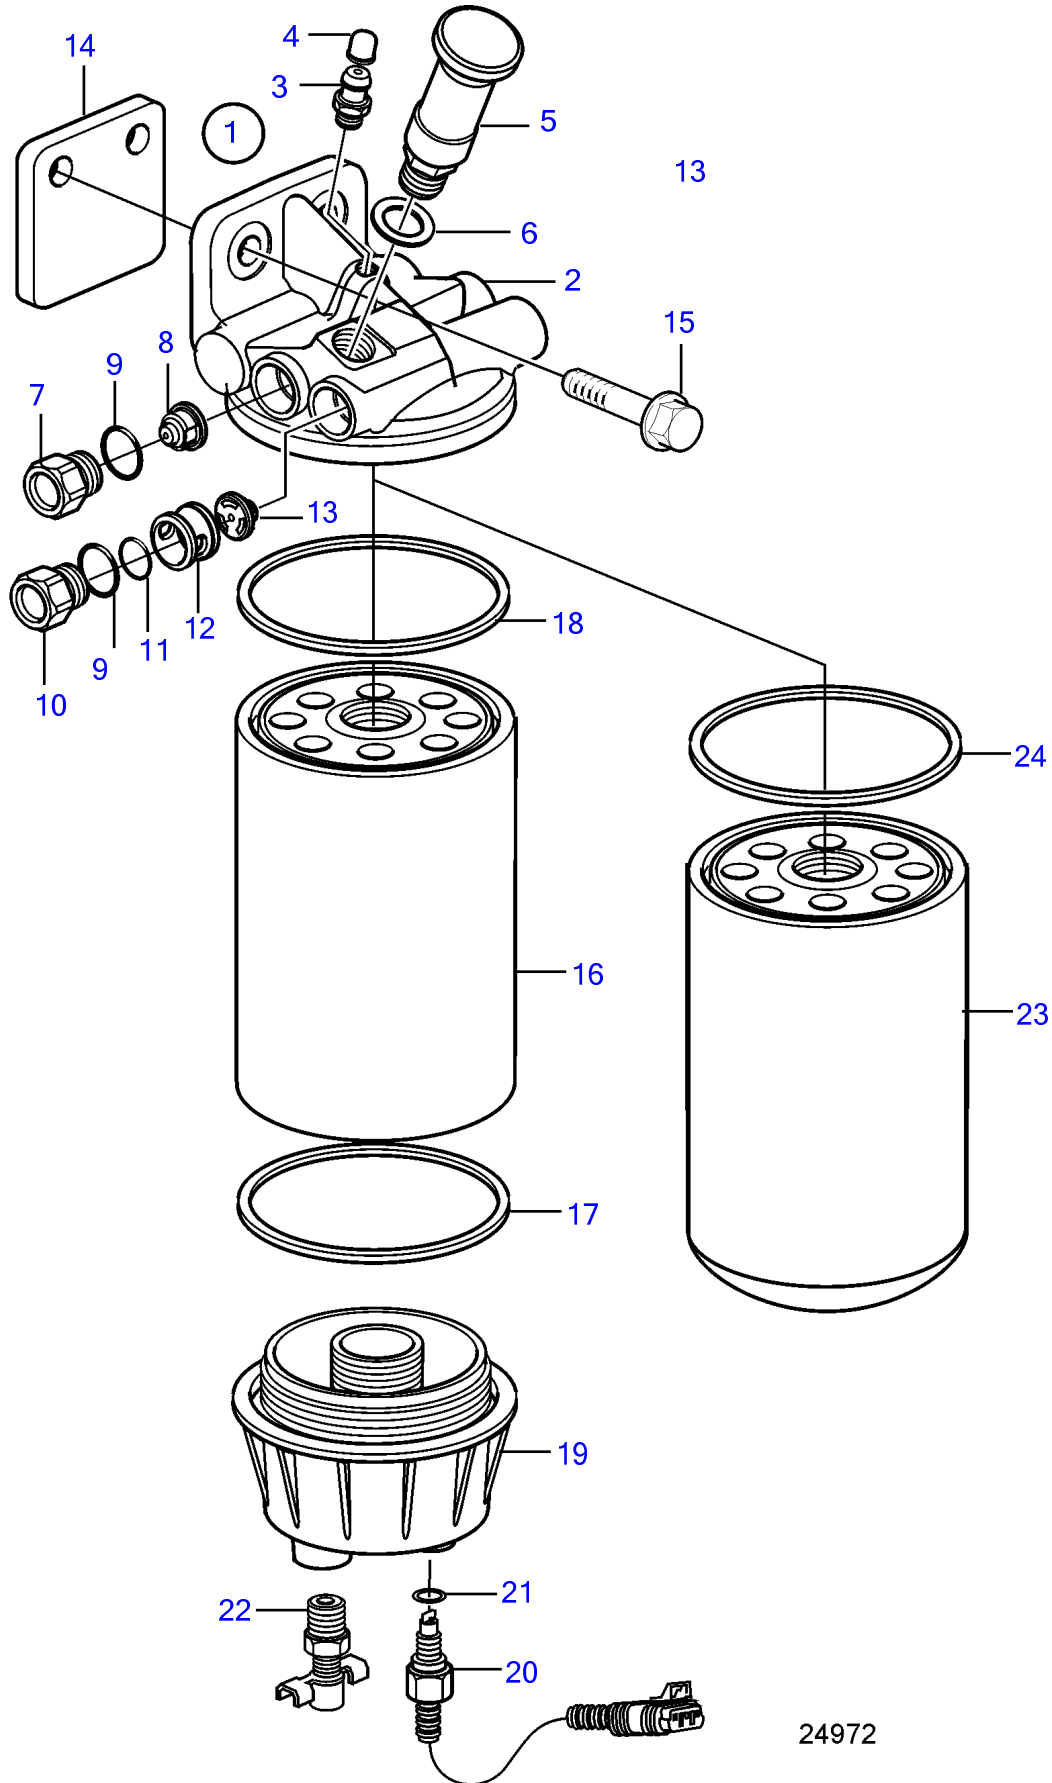

D12D-A MG

24972

D12D-A MG

REF	PART NO.	QTY	DESCRIPTION
1	21303231	1	Fuel filter housing
2		1	• Fuel filter housing
3	20548012	1	• Faucet
4	20547976	1	• Protecting cover
5	3837393	1	• Hand pump
6	947622	1	• Gasket
7	21140340	1	• Nipple
8	21113993	1	• Check valve
9	1526474	2	• O-ring
10	8148328	1	• Nipple
11	976971	1	• O-ring
12	3964717	1	• Spacer sleeve
13	244834	1	• Valve
14	21358057	1	Plate
15	946472	2	Flange screw
16	3809721	1	Fuel filter insert
17		1	• Gasket
18		1	• Gasket
19	21283474	1	Bowl
20	3885070	1	• Sensor
21	3831094	1	• • O-ring
22	21279867	1	• Drain valve
23	3888460	1	Fuel filter
24		1	• Gasket