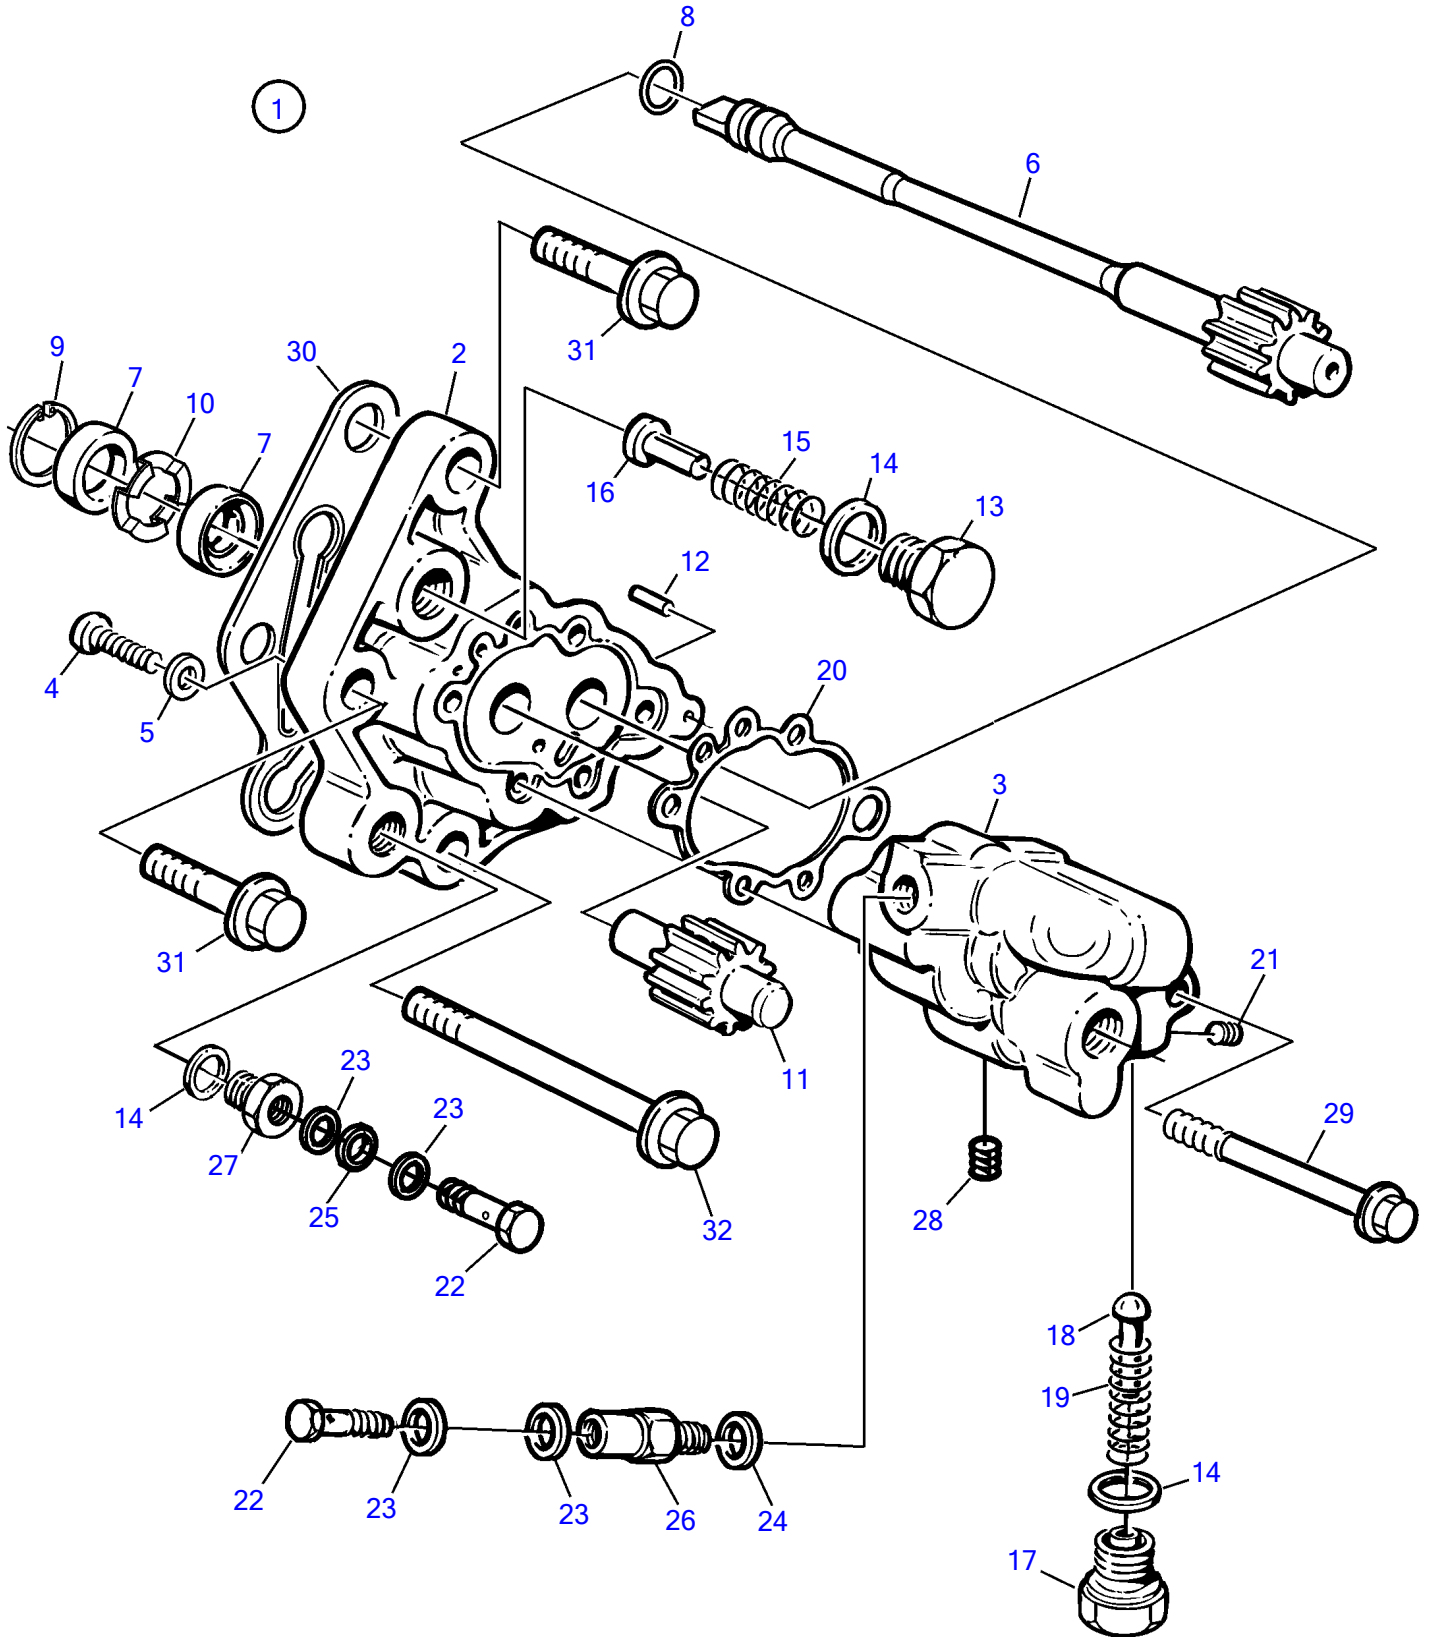

D12D-A MG

D12D-A MG

REF	PART NO.	QTY	DESCRIPTION	NOTES
1	3092460	1	Fuel pump	
2		1	• Housing	
3		1	• Cover	
4	969408	5	• 6 point socket screw	
5	940090	5	• Washer	
6		1	• Shaft	
7	8148471	2	• Sealing ring	
8	976013	1	• O-ring	
9	951085	1	• Snap ring	
10		1	• Spacer washer	
11		1	• Shaft	
12		2	• Pin	
13	1677545	1	• Plug	
14	947622	3	• Gasket	
15	76706	1	• Compression spring	
16	243136	1	• Valve	
17	3155523	1	• Plug	
18	20405026	1	• Valve peg	(1547949)
19	20431469	1	• Compression spring	
20	1547951	1	• Sealing ring	
21	(1677217)	1	• Sealing plug	Obsolete part
22	74033	2	• Hollow screw	
23	11992	4	• Gasket	
24	18665	1	• Gasket	
25	949873	1	• Spacer washer	
26	20430101	1	• Valve	(3184856)
27	8148570	1	• Plug	
28	(20381155)	1	• Sealing plug	Obsolete part
29	3184837	1	• Flange screw	
30	3964833	1	Gasket	
31	965220	2	Flange screw	
32	965190	1	Flange screw	