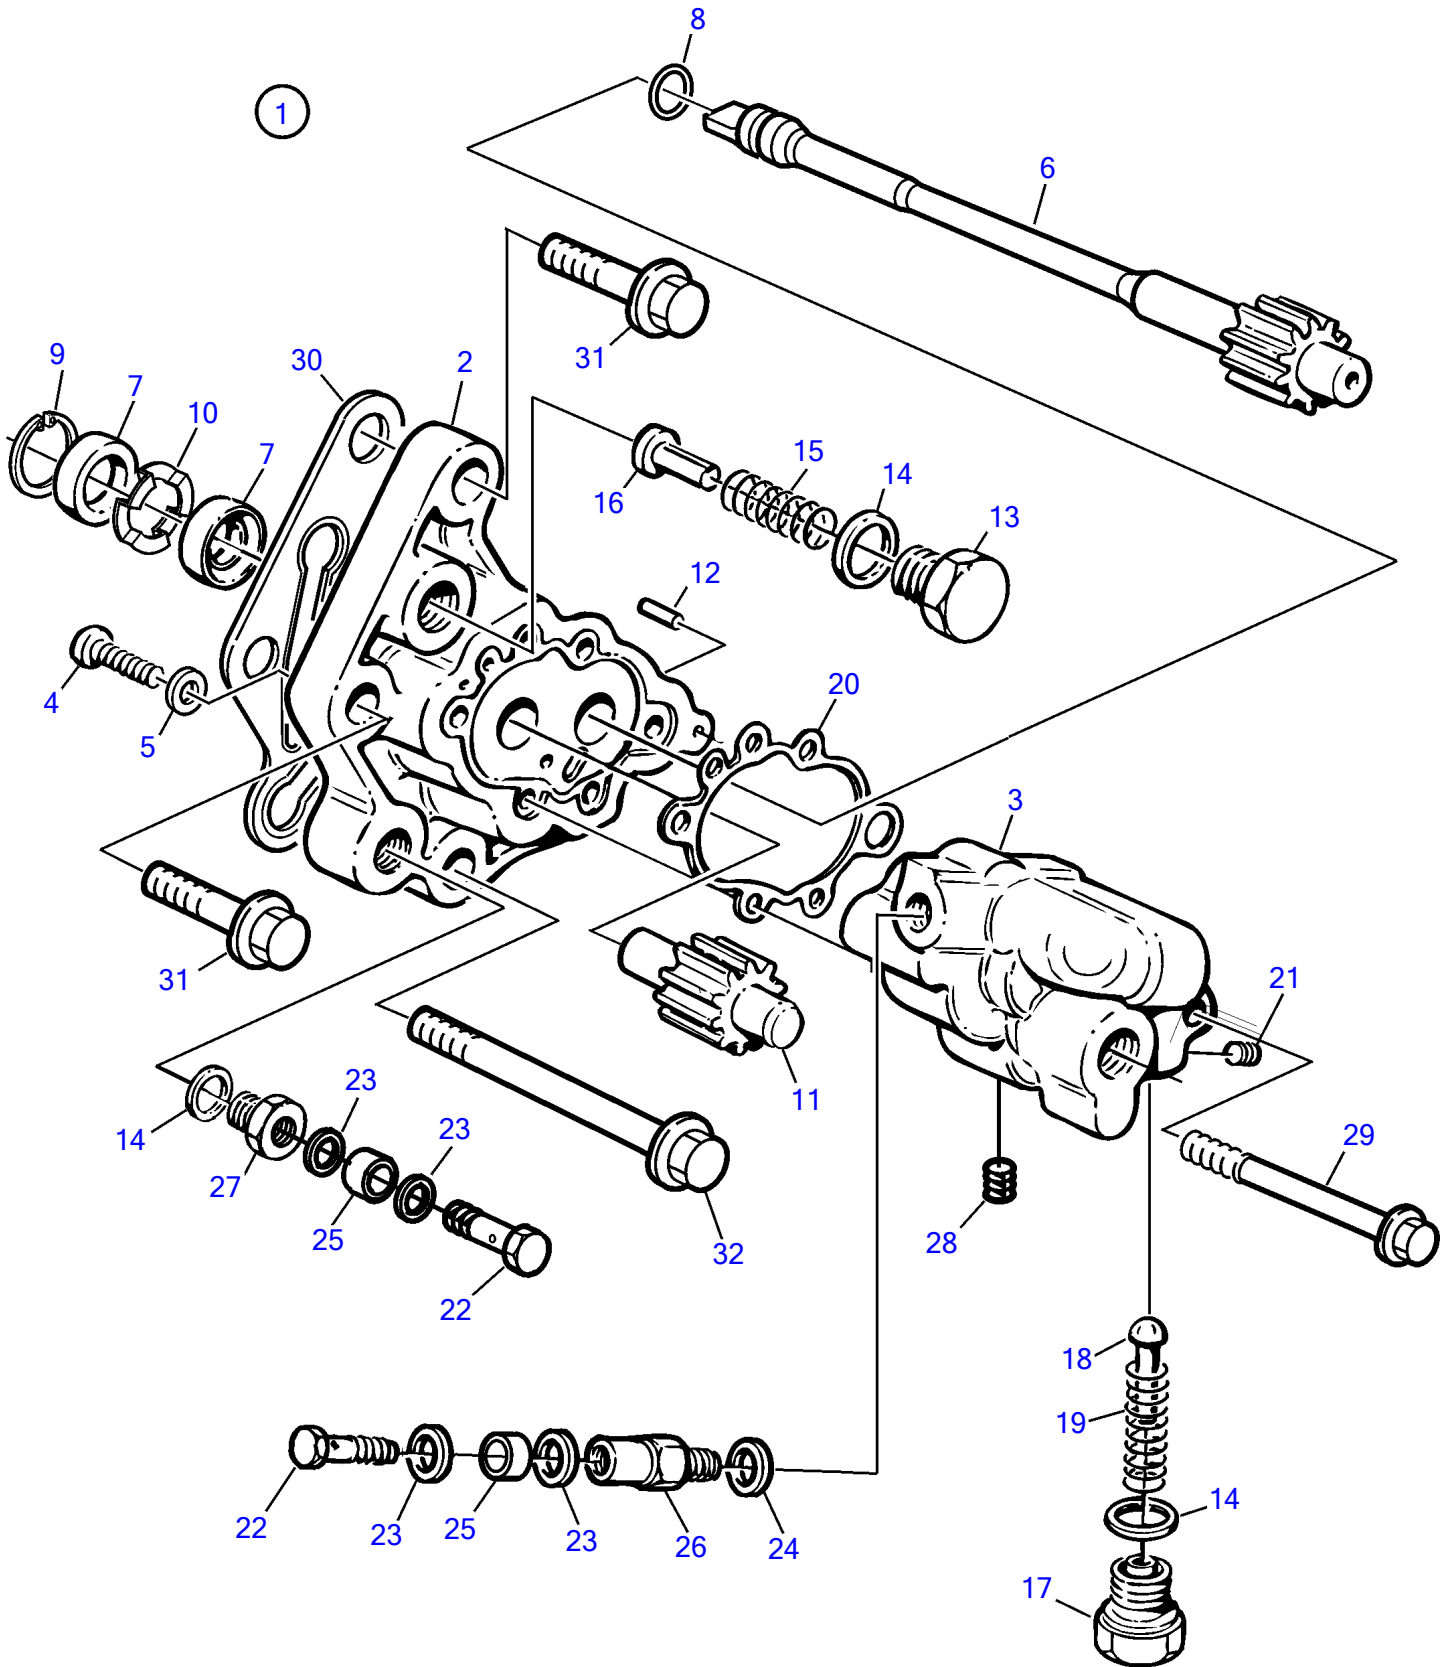

D12D-A MG, D12D-E MG

22999

D12D-A MG, D12D-E MG

REF	PART NO.	QTY	DESCRIPTION	NOTES
1	20752310	1	Fuel pump	
2		1	• Housing	
3		1	• Cover	
4	969408	5	• 6 point socket screw	
5	940090	5	• Washer	
6		1	• Shaft	
7	8148471	2	• Sealing ring	
8	976013	1	• O-ring	
9	951085	1	• Snap ring	
10		1	• Spacer washer	
11		1	• Shaft	
12		2	• Pin	
13	1677545	1	• Plug	
14	947622	2	• Gasket	
15	76706	1	• Compression spring	
16		1	• Valve peg	
17	1677545	1	• Plug	
18	20405026	1	• Valve peg	
19	20810227	1	• Compression spring	
20	1547951	1	• Sealing ring	
21	(1677217)	1	• Sealing plug	Obsolete part
22	74033	2	• Hollow screw	
23	11992	4	• Gasket	
24	18665	1	• Gasket	
25	949873	2	• Spacer washer	
26	20430101	1	• Valve	
27	8148570	1	• Plug	
28	(20381155)	1	• Sealing plug	Obsolete part
29	3184837	1	• Flange screw	
30	3964833	1	Gasket	
31	965220	2	Flange screw	
32	965190	1	Flange screw	