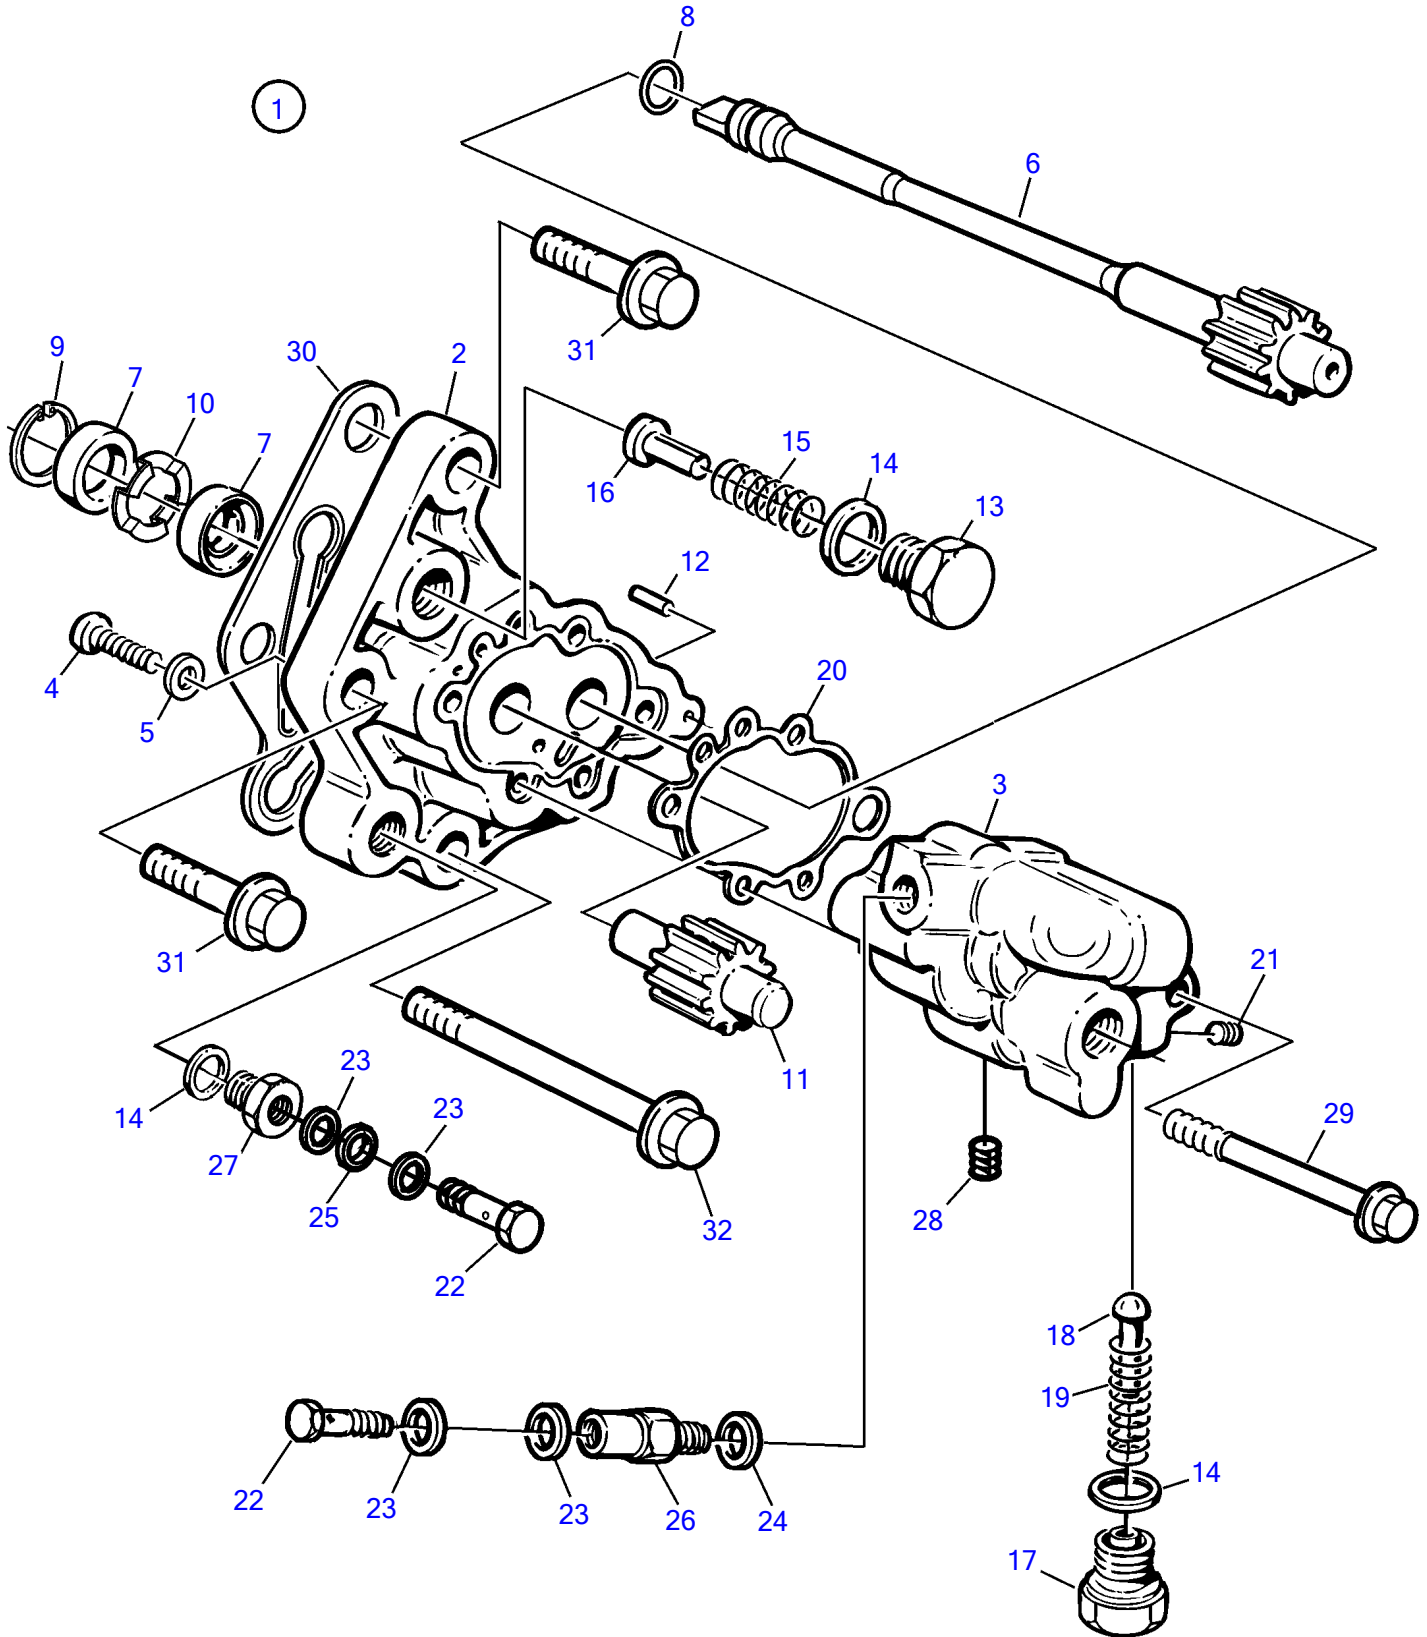

D12D-A MG

D12D-A MG

REF	PART NO.	QTY	DESCRIPTION	NOTES
1	20440371	1	Fuel pump	
2		1	• Housing	
3		1	• Cover	
4	969408	5	• 6 point socket screw	
5	940090	5	• Washer	
6		1	• Shaft	
7	8148471	2	• Sealing ring	
8	976013	1	• O-ring	
9	951085	1	• Snap ring	
10		1	• Spacer washer	
11		1	• Shaft	
12		2	• Pin	
13	1677545	1	• Plug	
14	947622	3	• Gasket	
15	76706	1	• Compression spring	
16	243136	1	• Valve	
17	3155523	1	• Plug	
18		1	• Valve peg	
19		1	• Compression spring	
20	1547951	1	• Sealing ring	
21	(1677217)	1	• Sealing plug	Obsolete part
22	74033	2	• Hollow screw	
23	11992	4	• Gasket	
24	18665	1	• Gasket	
25	949873	1	• Spacer washer	
26		1	• Valve	
27	8148570	1	• Plug	
28	(20381155)	1	• Sealing plug	Obsolete part
29	3184837	1	• Flange screw	
30	3964833	1	Gasket	
31	965220	2	Flange screw	
32	965190	1	Flange screw	