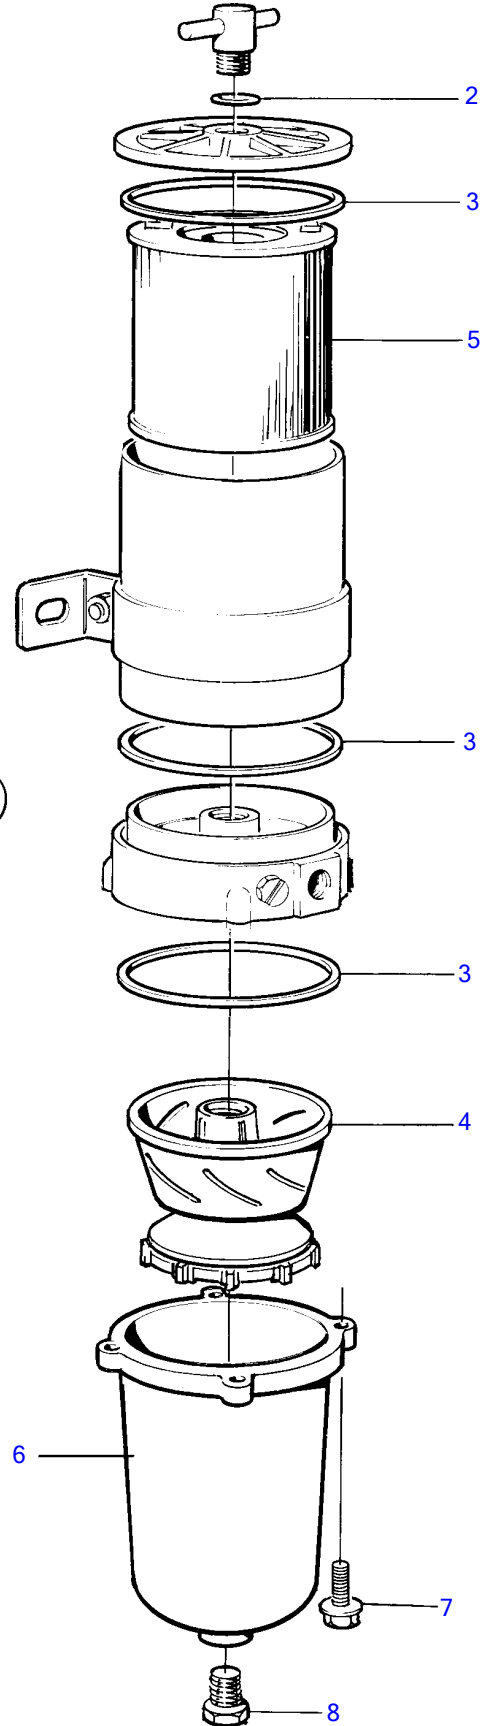

D12D-A MG

D12D-A MG

REF	PART NO.	QTY	DESCRIPTION	SEE SEC.	NOTES
1	3825022	1	Fuel filter		Repl by 877770
			• Bulletin 50-11A	50-11A-EN	Fuel Filters / Water Separators
2	838505	2	• O-ring		
3	846719	6	• Gasket		
4	3825028	2	• Turbine		
5	3838852	2	• Fuel filter insert		(3825027) 10 micron
6	3838851	2	• Bowl		Metal bowl., (848293)
7	940094	8	• Hexagon screw		
8	952075	2	• Plug		