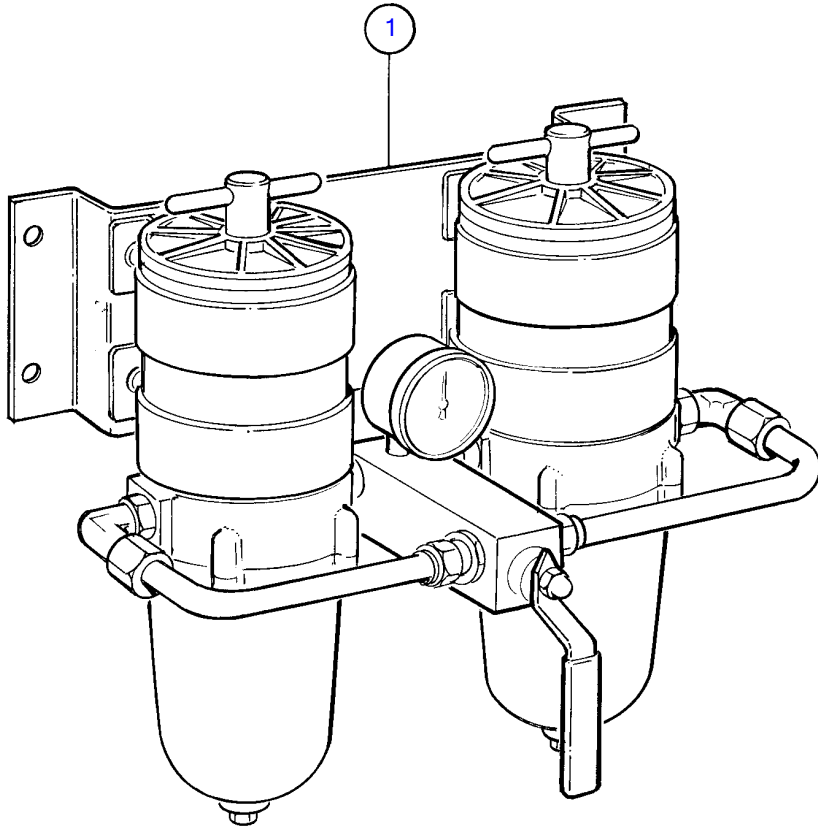

D12D-A MG

D12D-A MG

REF	PART NO.	QTY	DESCRIPTION	SEE SEC.	NOTES
1	3825022	1	Fuel filter		Repl by 877770
			• Bulletin 50-11A	50-11A-EN	Fuel Filters / Water Separators
2	838505	2	• O-ring		
3	846719	6	• Gasket		
4	3825028	2	• Turbine		
5	3838852	2	• Fuel filter insert		(3825027) 10 micron
6	3838851	2	• Bowl		Metal bowl., (848293)
7	940094	8	• Hexagon screw		
8	952075	2	• Plug		