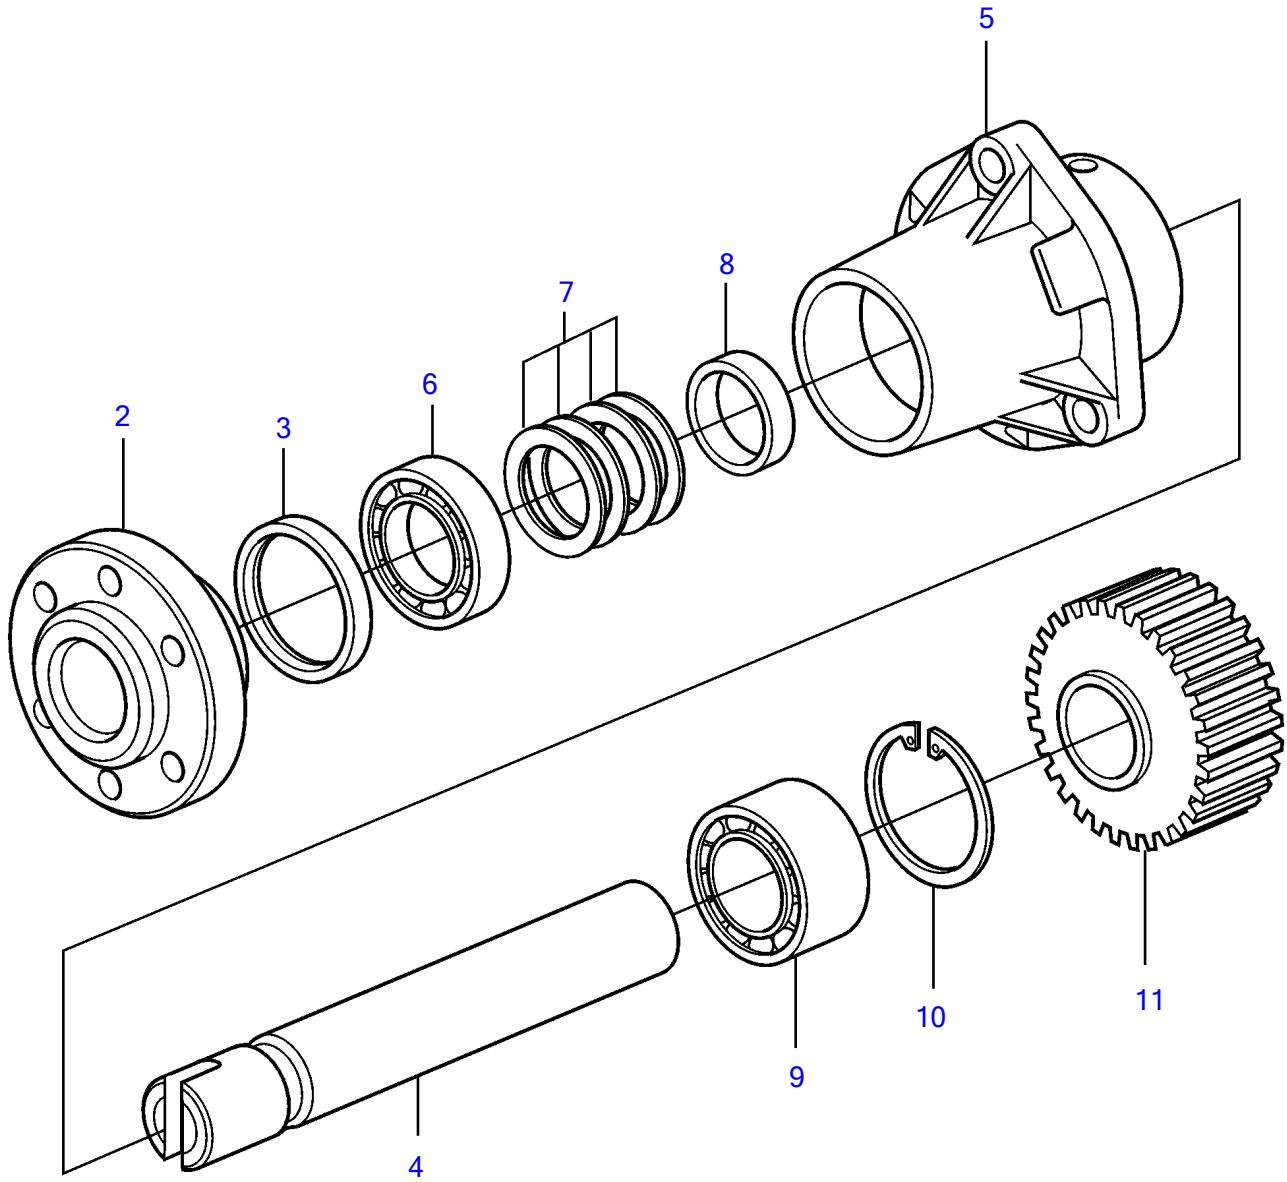

## D12D-A MG, D12D-E MG

REF	PART NO.	QTY	DESCRIPTION
1	8193986	1	Driving device
2	1547846	1	• Hub
3	1546480	1	• Sealing ring
4		1	• Shaft
5		1	• Bearing housing
6	11013	1	• Ball bearing
7	1677558	4	• Disc spring
8		1	• Spacer
9	471499	1	• Ball bearing
10	914532	1	• Snap ring
11		1	• Gear