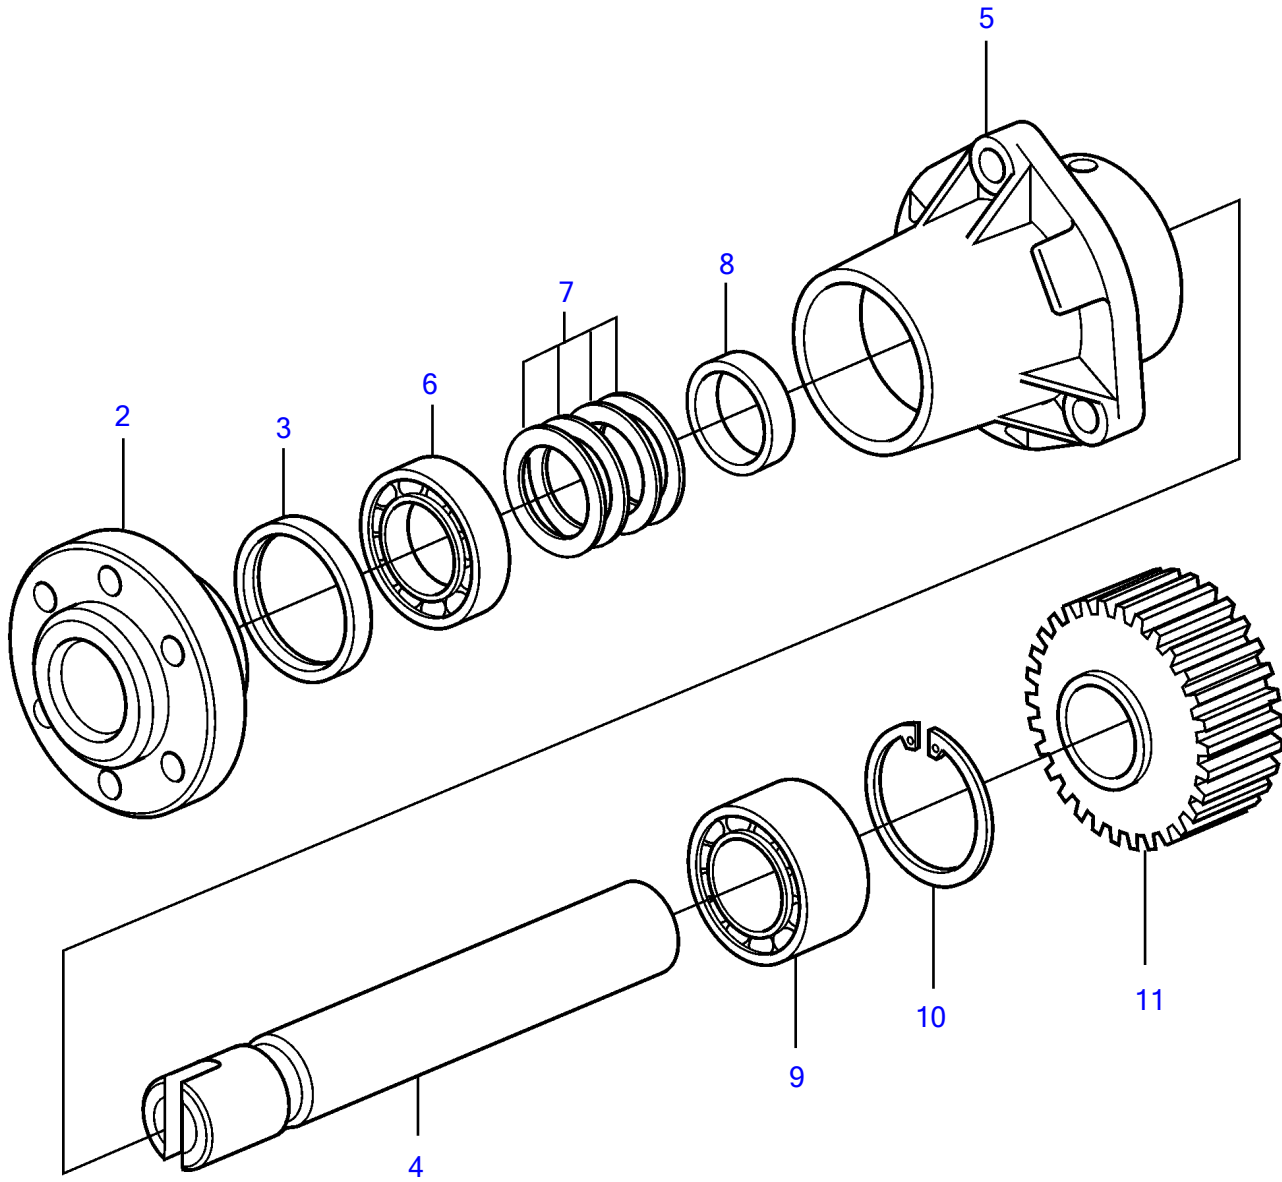

D12D-A MG, D12D-E MG

1

D12D-A MG, D12D-E MG

REF	PART NO.	QTY	DESCRIPTION
1	8193986	1	Driving device
2	1547846	1	• Hub
3	1546480	1	• Sealing ring
4		1	• Shaft
5		1	• Bearing housing
6	11013	1	• Ball bearing
7	1677558	4	• Disc spring
8		1	• Spacer
9	471499	1	• Ball bearing
10	914532	1	• Snap ring
11		1	• Gear