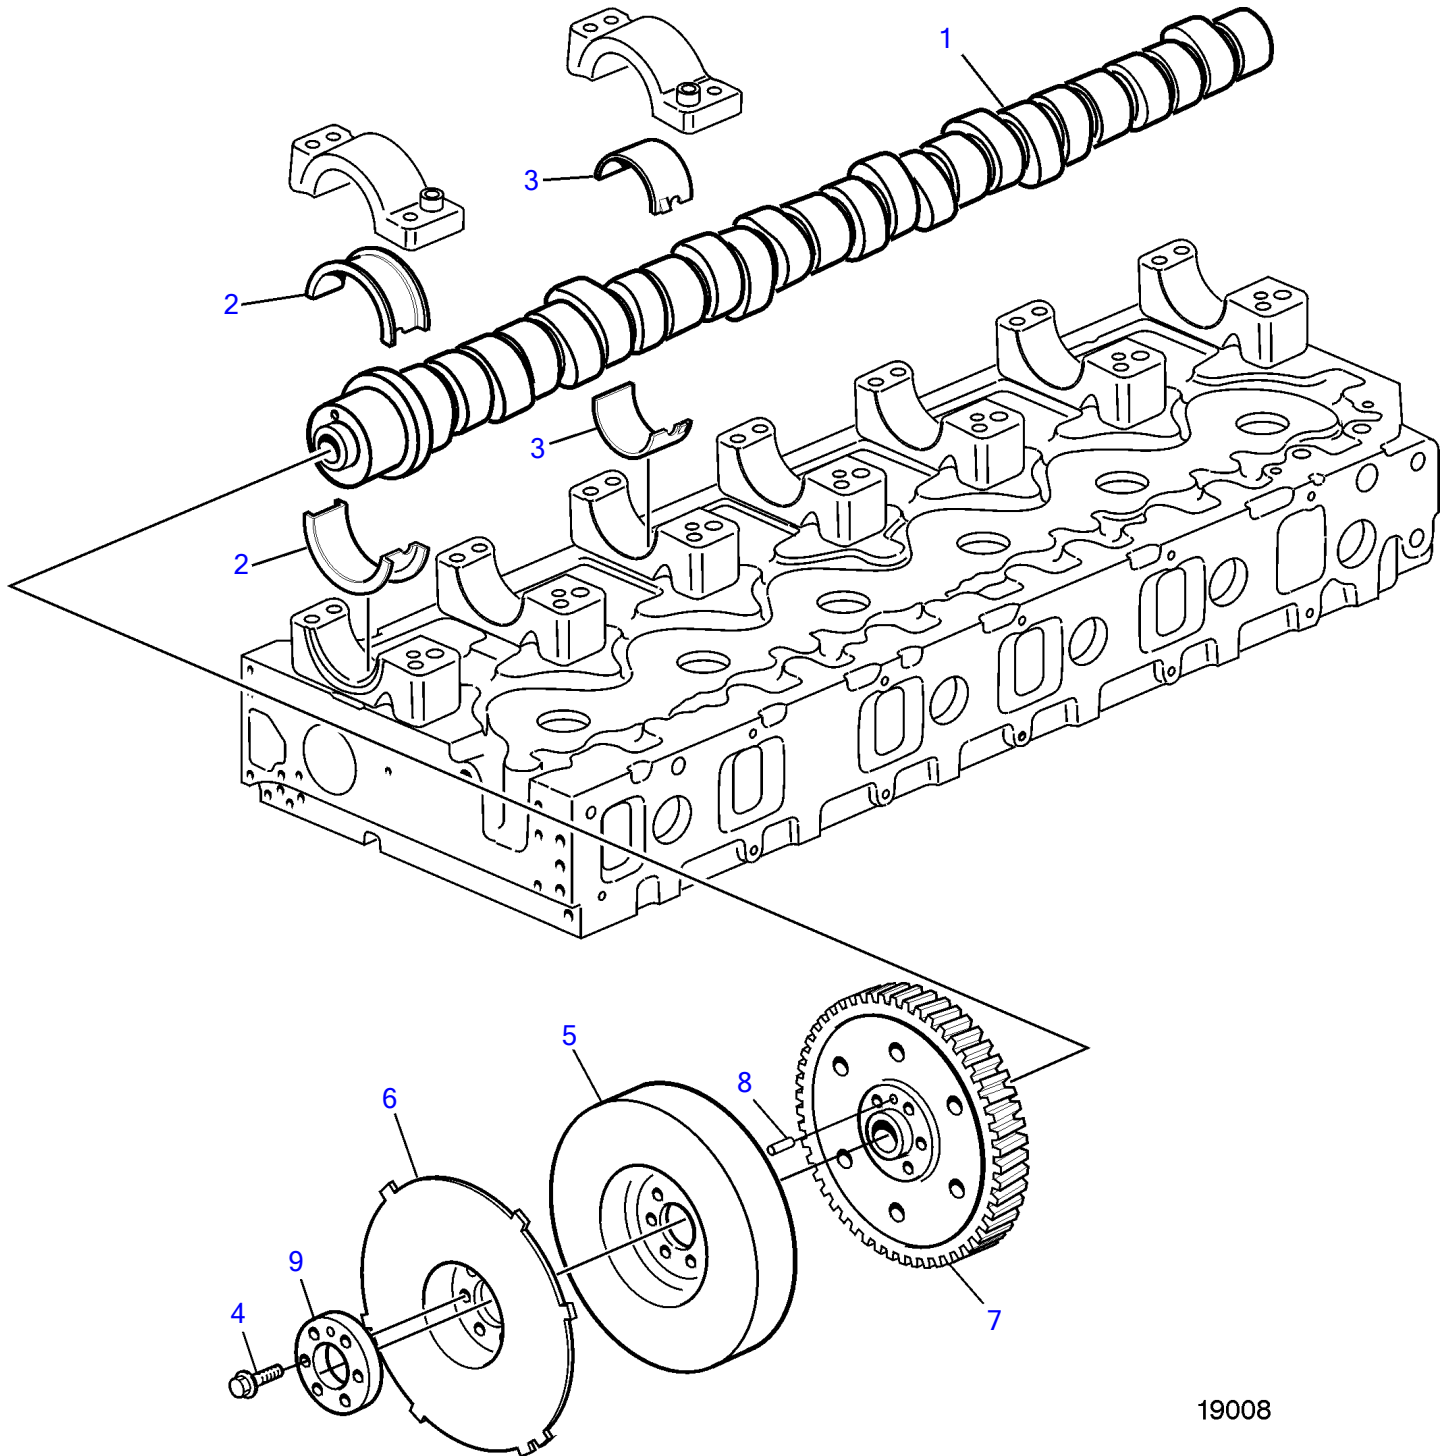

D12D-A MG, D12D-E MG

19008

D12D-A MG, D12D-E MG

REF	PART NO.	QTY	DESCRIPTION	NOTES
1	20593688	1	Camshaft	
2	20503200	1	Camshaft bearing kit, front	(276626)
		2	• Bearing shell	
3	276630	6	Camshaft bearing kit	
		2	• Bearing shell	
4	21344765	6	Flange screw	SN260376-
5	8170954	1	Vibration damper	
6	3155166	1	Wheel	
7	20450344	1	Gear	
8	950572	1	• Pin	
9	20440991	1	Spacer	SN260376-