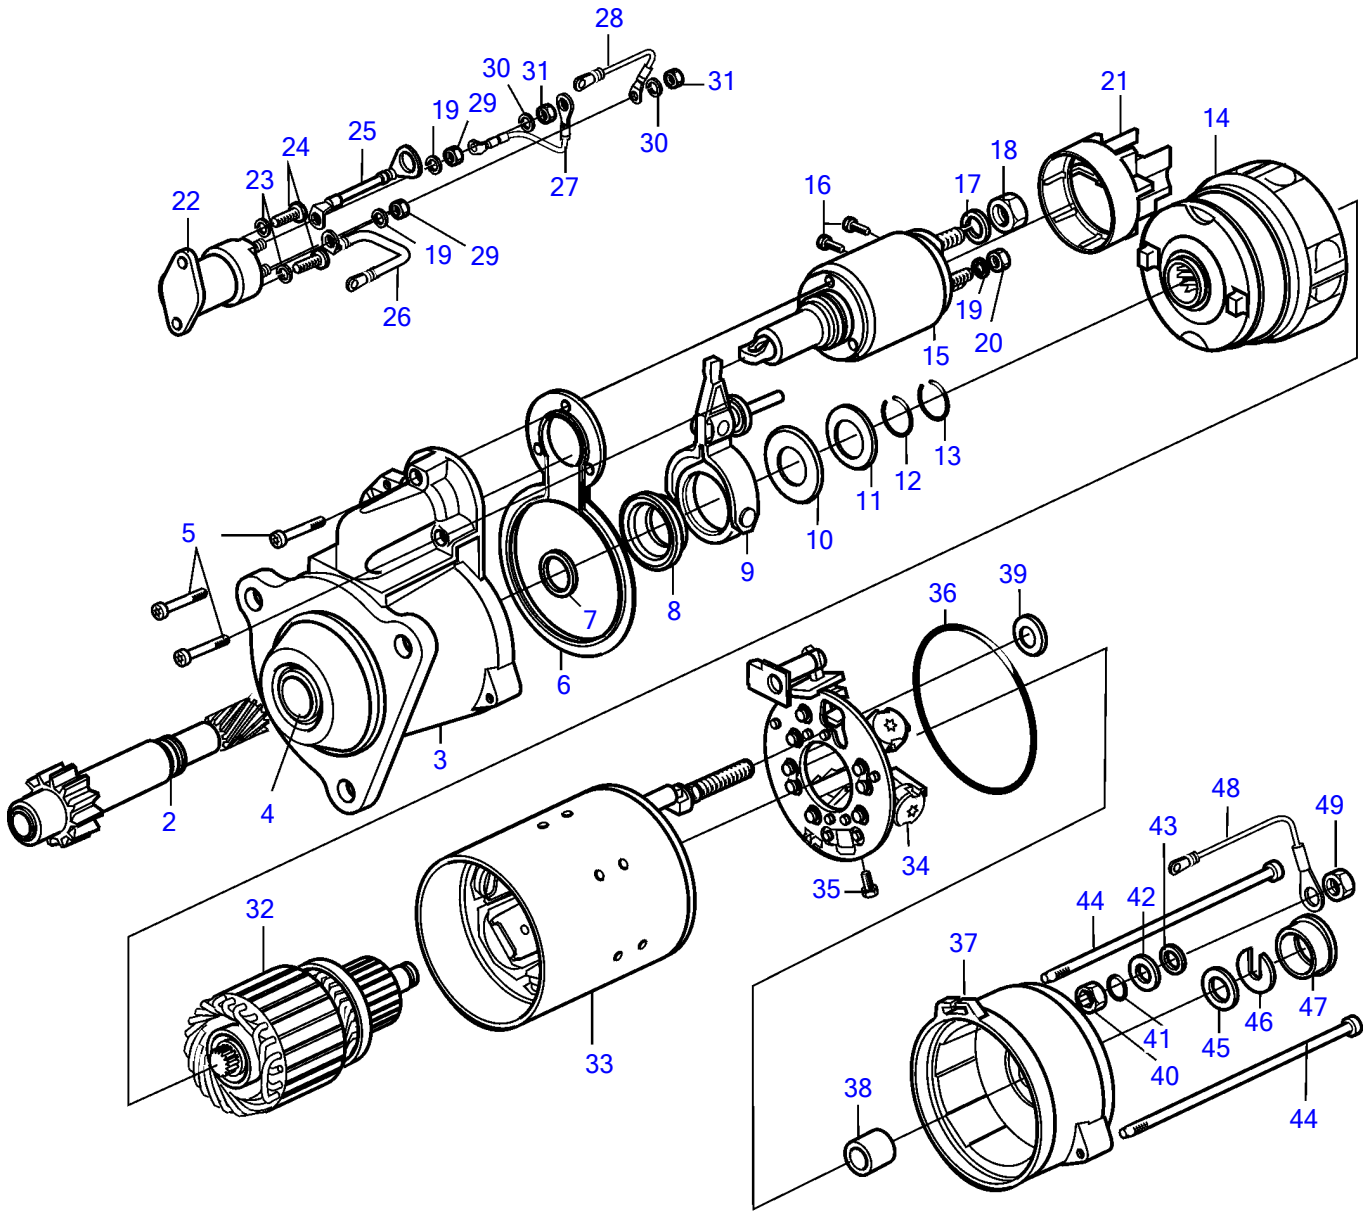

D12D-A MG, D12D-E MG

1

**D12D-A MG, D12D-E MG**

REF	PART NO.	QTY	DESCRIPTION	NOTES
1	874468	1	Starter motor	
	3803872	1	Starter motor, exch, exch	
2	3885269	1	• Starter pinion	(3819991)
3	874350	1	• Bearing housing	
4		1	• • Sealing ring	
5		3	• Screw	
6		1	• Gasket	
7		1	• Washer	
8		1	• Washer	
9	(3819996)	1	• Intermediate lever	Obsolete part
10		1	• Washer	
11		1	• Washer	
12		1	• Lock ring	
13		1	• Lock ring	
14	874352	1	• Planetary gear	
15	3819998	1	• Solenoid	
16		2	• Screw	
17		2	• Spring washer	
18		2	• Nut	
19		3	• Spring washer	
20		1	• Nut	
21		1	• Protecting casing	
22	3887186	1	• Starter relay	(3840001)
23		2	• Spring washer	
24		2	• Screw	
25	(874357)	1	• Cable	Obsolete part
26		1	• Cable	
27		1	• Cable	
28		1	• Cable	
29		2	• Nut	
30		2	• Spring washer	
31		2	• Nut	
32	(874351)	1	• Rotor	Obsolete part
33	(874353)	1	• Field winding	Obsolete part
34	874354	1	• Brush retainer	
35		1	• Screw	
36		1	• O-ring	
37	(874356)	1	• Bearing	Obsolete part
38		1	• • Bearing bushing	
39		1	• Washer	
40		1	• Insulating sleeve	
41		1	• Gasket	
42		1	• Insulating washer	
43		1	• Washer	
44		2	• Screw	
45		1	• Washer	
46		1	• Lock washer	
47		1	• Protecting casing	
48		1	• Cable	
49		1	• Nut	