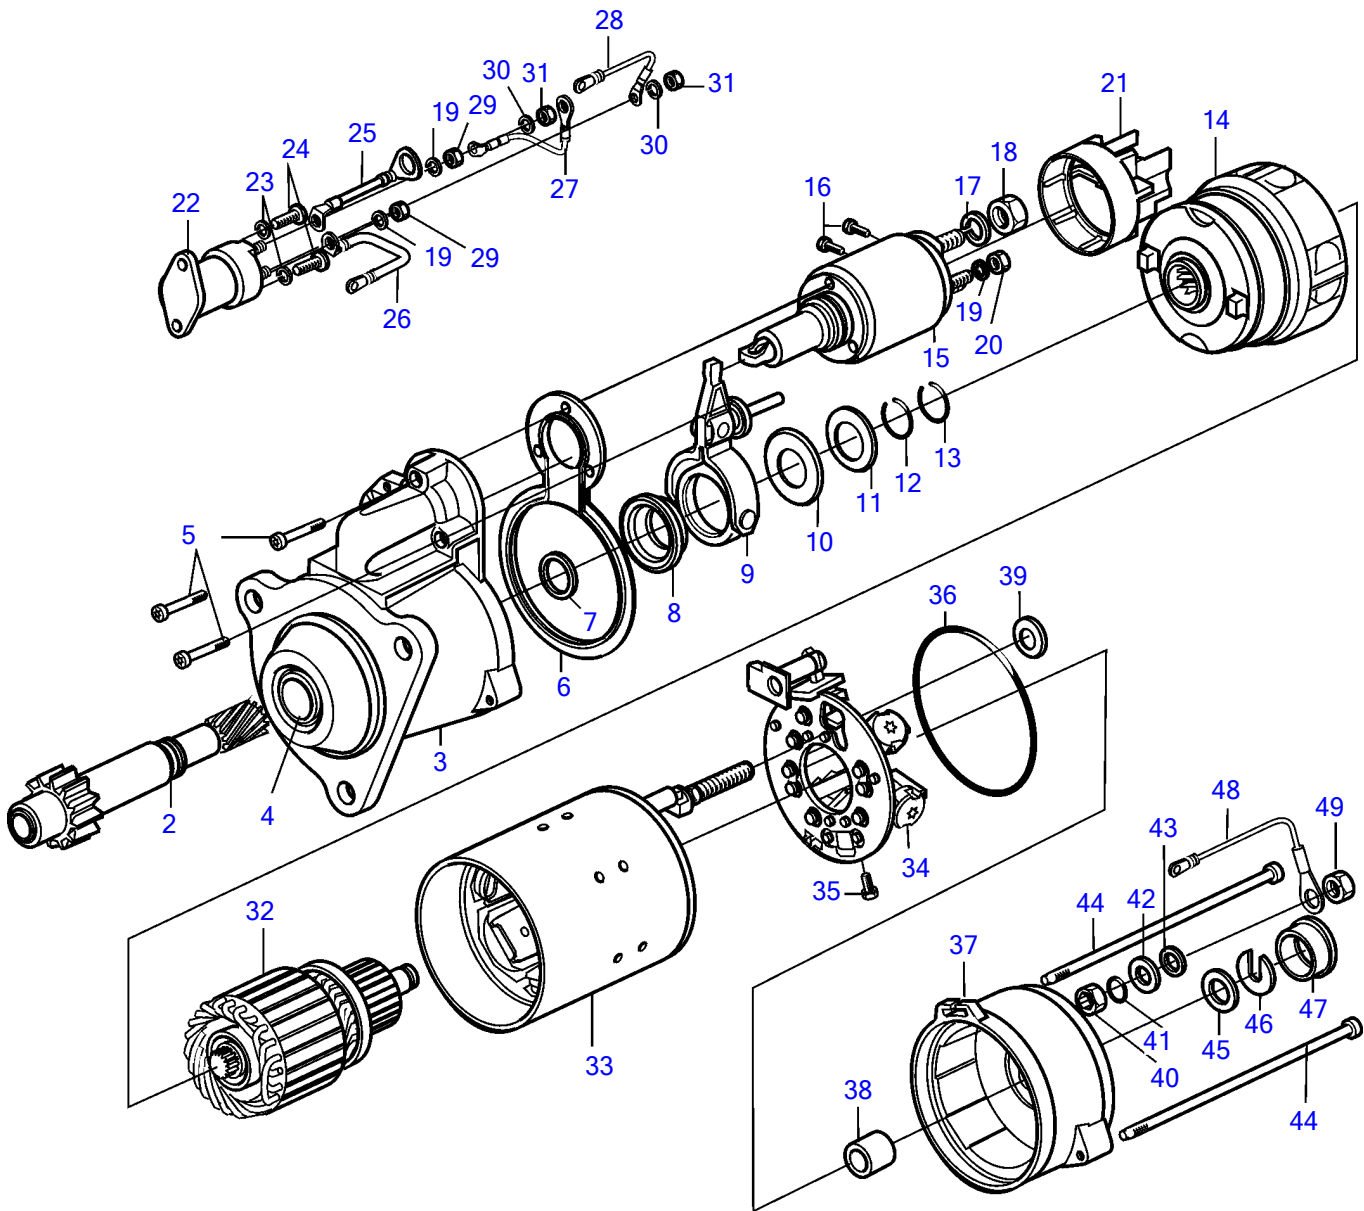

D12D-A MG, D12D-E MG

1

D12D-A MG, D12D-E MG

REF	PART NO.	QTY	DESCRIPTION	NOTES
1	874468	1	Starter motor	
	3803872	1	Starter motor, exch, exch	
2	3885269	1	• Starter pinion	(3819991)
3	874350	1	• Bearing housing	
4		1	• • Sealing ring	
5		3	• Screw	
6		1	• Gasket	
7		1	• Washer	
8		1	• Washer	
9	(3819996)	1	• Intermediate lever	Obsolete part
10		1	• Washer	
11		1	• Washer	
12		1	• Lock ring	
13		1	• Lock ring	
14	874352	1	• Planetary gear	
15	3819998	1	• Solenoid	
16		2	• Screw	
17		2	• Spring washer	
18		2	• Nut	
19		3	• Spring washer	
20		1	• Nut	
21		1	• Protecting casing	
22	3887186	1	• Starter relay	(3840001)
23		2	• Spring washer	
24		2	• Screw	
25	(874357)	1	• Cable	Obsolete part
26		1	• Cable	
27		1	• Cable	
28		1	• Cable	
29		2	• Nut	
30		2	• Spring washer	
31		2	• Nut	
32	(874351)	1	• Rotor	Obsolete part
33	(874353)	1	• Field winding	Obsolete part
34	874354	1	• Brush retainer	
35		1	• Screw	
36		1	• O-ring	
37	(874356)	1	• Bearing	Obsolete part
38		1	• • Bearing bushing	
39		1	• Washer	
40		1	• Insulating sleeve	
41		1	• Gasket	
42		1	• Insulating washer	
43		1	• Washer	
44		2	• Screw	
45		1	• Washer	
46		1	• Lock washer	
47		1	• Protecting casing	
48		1	• Cable	
49		1	• Nut	