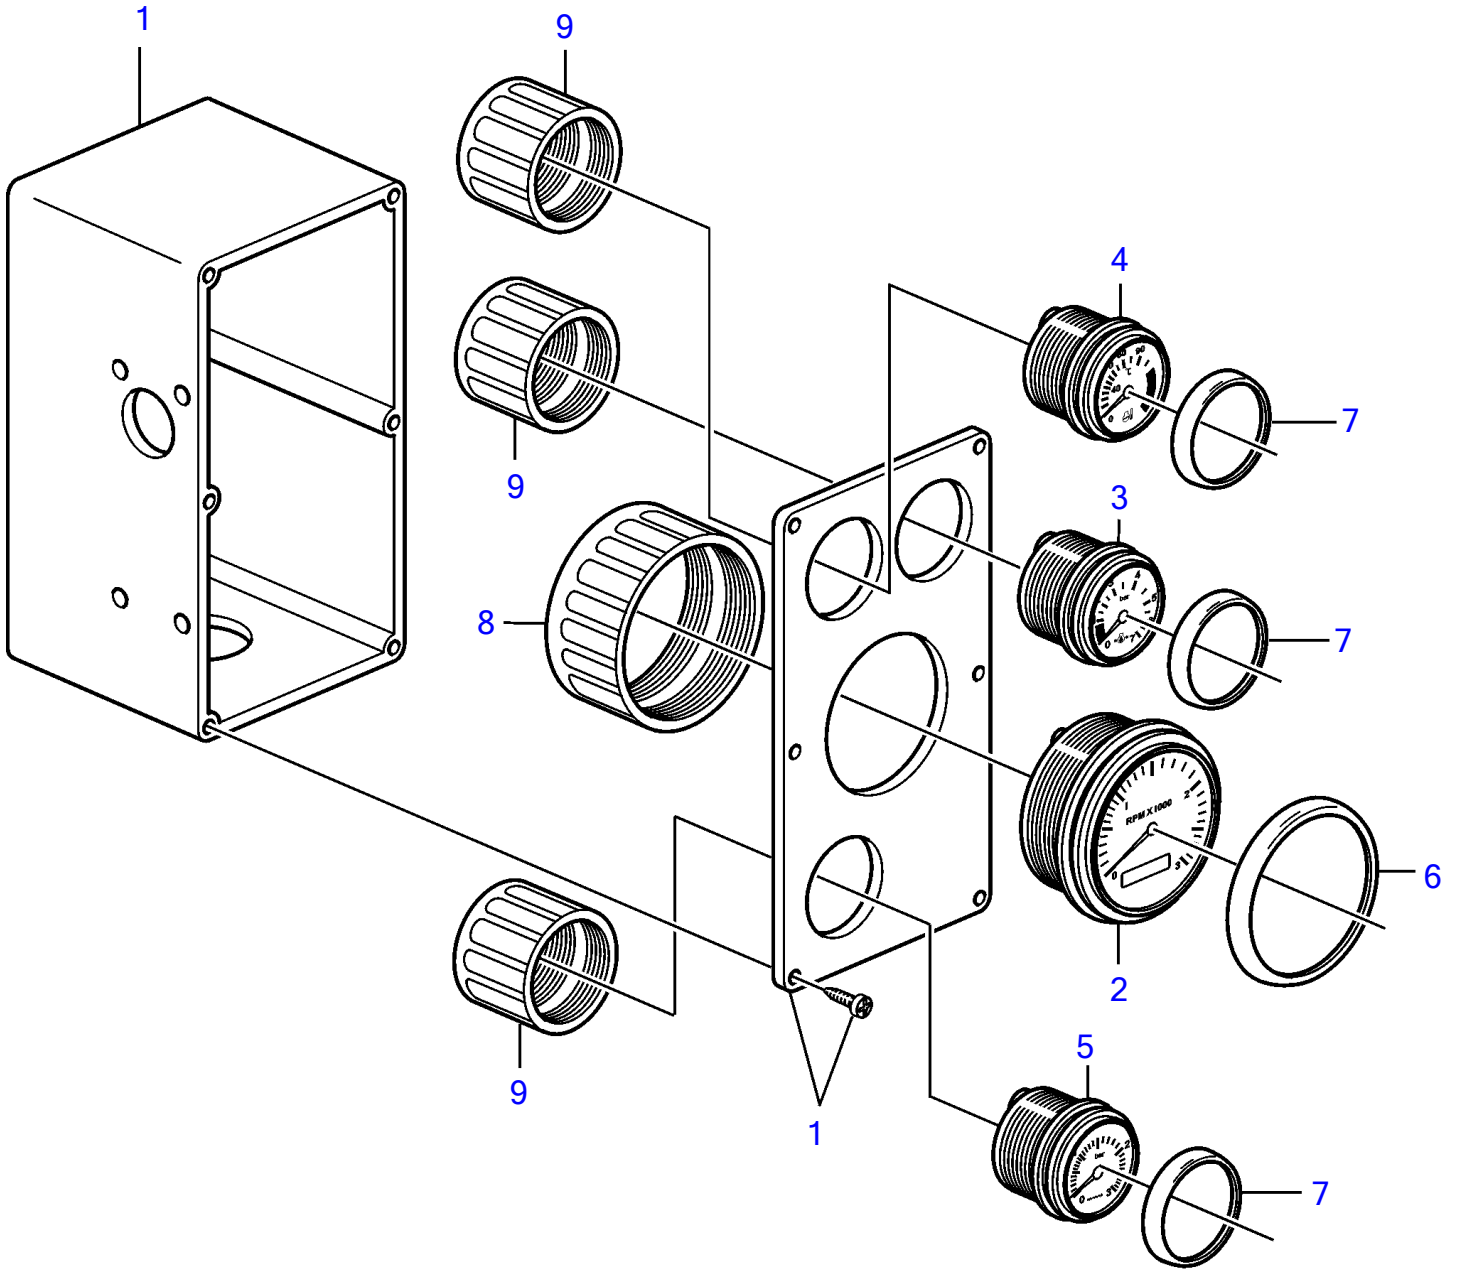

D12D-A MG, D12D-E MG

19961

D12D-A MG, D12D-E MG

REF	PART NO.	QTY	DESCRIPTION	NOTES
1	3837995	1	Instrument casing	
2	874903	1	Tachometer	
3	874908	1	Oil pressure gauge	
4	874904	1	Thermometer	
5	874911	1	Pressure gauge, coolant water	
6	874447	1	Ring	D=85mm
7	874448	3	Ring	D=52mm
8	874449	1	Attaching ring	D=85mm
9	874450	3	Attaching ring	D=52mm