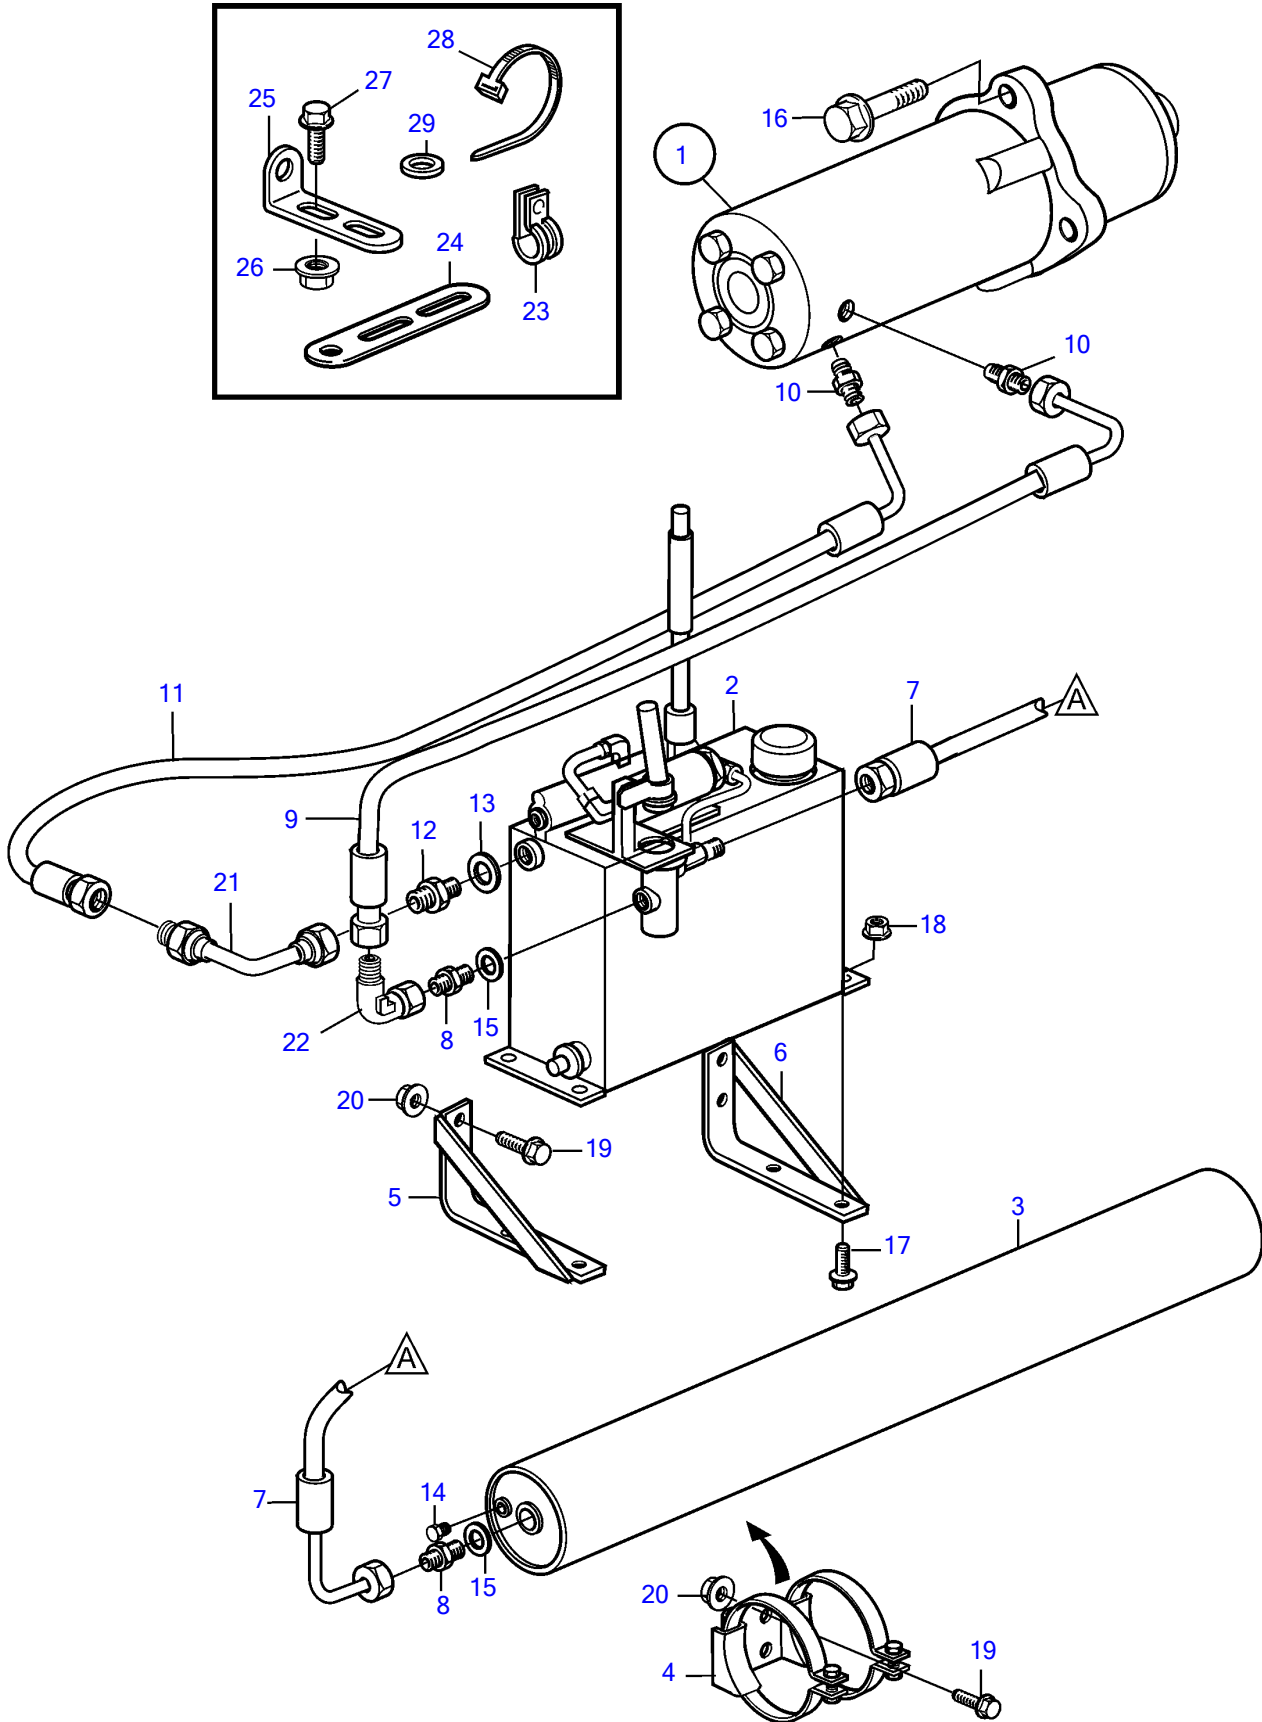

D12D-A MG, D12D-E MG

D12D-A MG, D12D-E MG

REF	PART NO.	QTY	DESCRIPTION	NOTES
1	3830514	1	Hydraulic motor	
			• parts not sold separately	
2	(3829540)	1	Hydraulic fluid tank	Obsolete part
3	(3829541)	1	Hydraulic equipment	Accumulator, Obsolete part
4	3829542	2	Bracket	
5	3828379	1	Bracket, left	Obsolete part
6	3828380	1	Bracket, right	Obsolete part
7	3829545	1	Hydraulic hose	
8	957031	1	Nipple	
9	3838353	1	Hydraulic hose	
10	941750	3	Nipple	
11	3838352	1	Hydraulic hose, return	
12	981303	1	Nipple	
13	977937	1	Gasket	(944252)
14	(963800)	1	Reduction nipple	Obsolete part
15	948883	1	Gasket	
16	946472	3	Flange screw	
17	947760	4	Flange screw	
18	948645	4	Flange lock nut	
19	946752	16	Flange screw	
20	971098	16	Flange lock nut	
21	983826	1	Elbow nipple	
22	964016	2	Elbow nipple	
23	1545432	4	Attaching clamp	
	945081	1	Clamp	
24	965540	1	Bracket	
25	965559	1	Bracket	
26	945408	2	Flange nut	
27	946173	2	Flange screw	
28	948211	9	Cable tie	
29	191172	1	Washer	