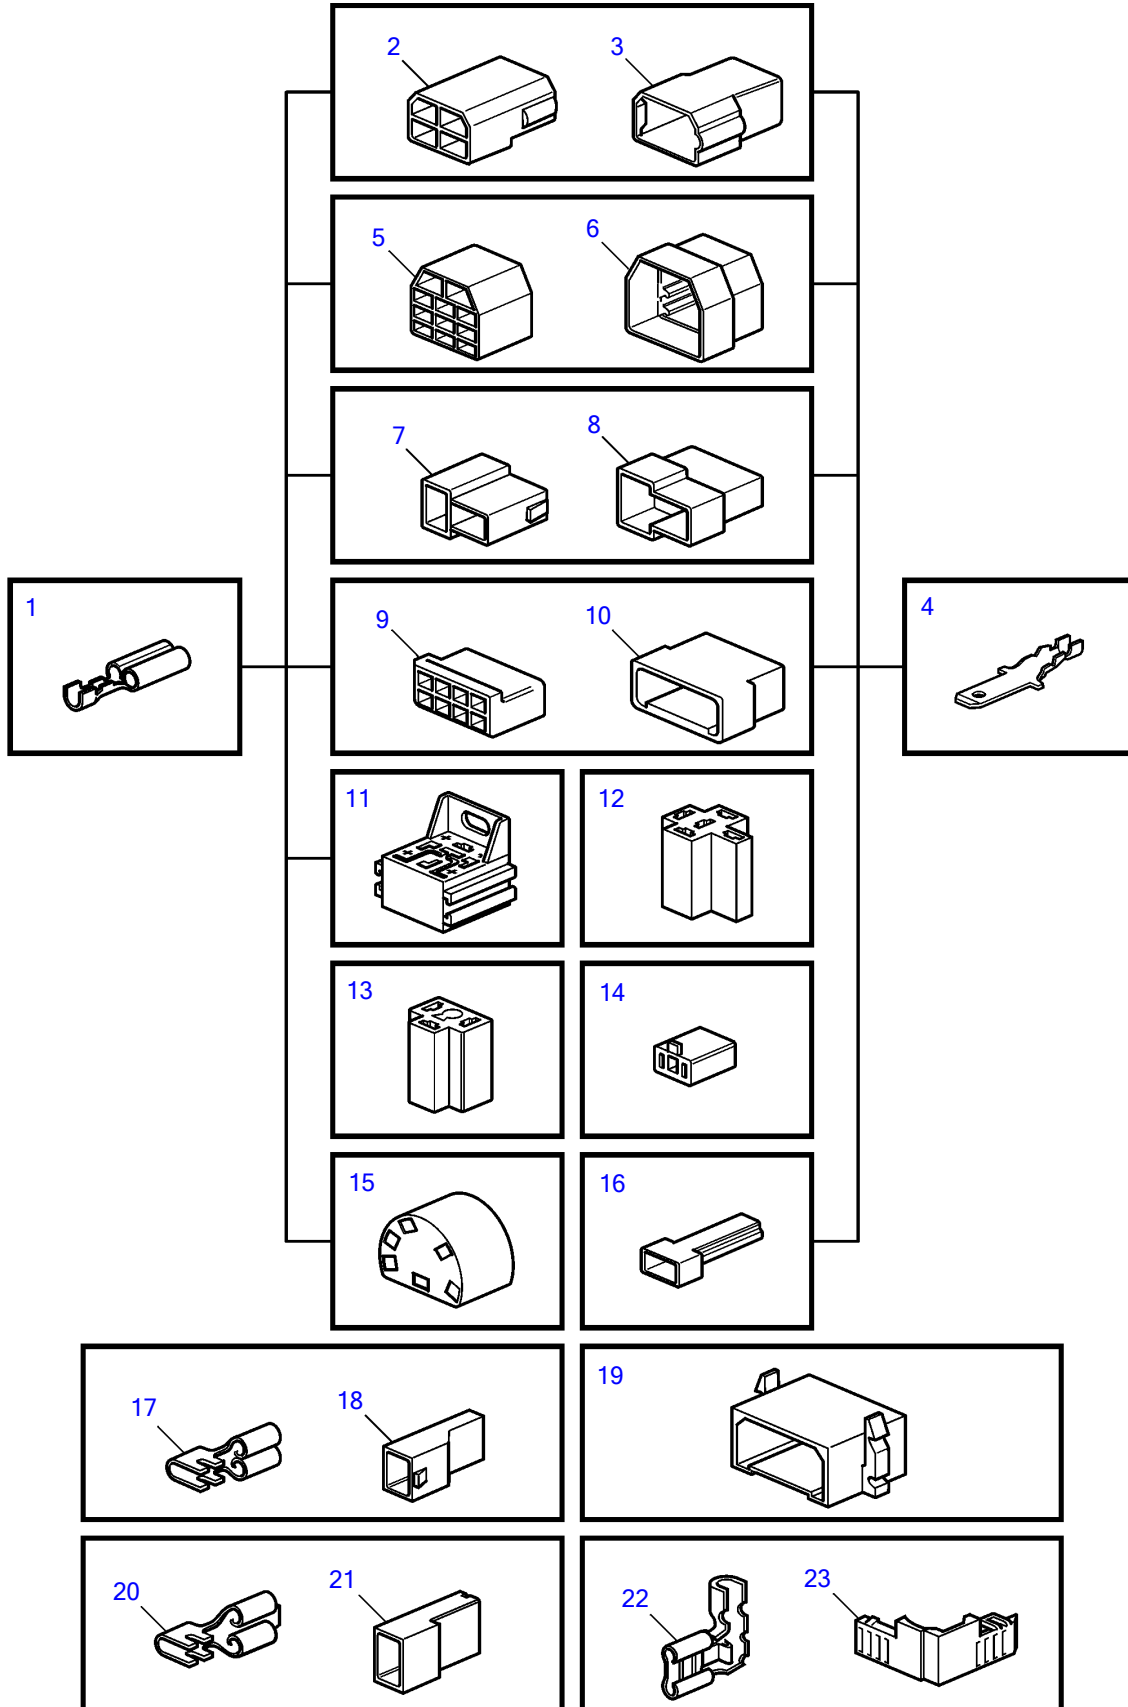

D12D-A MG, D12D-E MG

## D12D-A MG, D12D-E MG

REF	PART NO.	DESCRIPTION	NOTES
1	973150	Cable terminal	6,3x0,8x1,1-2,5mm <sup>2</sup>
	949206	Cable terminal	6,3x0,8x4,0-6,0mm <sup>2</sup>
2	948856	Housing	6,3x4 natural
3	948855	Housing	6,3x4 natural
4	973117	Cable terminal	6,3x0,8x0,5-1,0mm <sup>2</sup>
	881487	Cable terminal	6,3x0,8x0,75-2,5mm <sup>2</sup>
	881488	Cable terminal	6,3x0,8x4,0-6,0mm <sup>2</sup>
5	945830	Housing	6,3x11 natural
6	945831	Tab housing	6,3x11 natural
7	958210	Housing	6,3x2 black
8	958209	Housing	6,3x2 black
9	944076	Housing	6,3x8 natural
10	948857	Housing	6,3x8 natural
11	977184	Housing	6,3x5x4,8/2,8x4
12	1214948	Housing	6,3x5 black
13	945469	Housing	6,3x3 black
14	1578937	Housing	6,3x2 natural
15	828624	Receptacle housing	6,3x6
16		Housing	6,3x1 black
17	949405	Cable terminal	4,8x1,1-2,5mm <sup>2</sup>
18	947848	Housing	4,8x1 natural
19	944077	Housing	6,3x8 natural
20	881483	Cable terminal	6,3x0,8x1,1-2,5mm <sup>2</sup>
	881484	Cable terminal	6,3x0,8x4,0-6,0mm <sup>2</sup>
21	949597	Housing	6,3x1 natural
	943511	Housing	6,3x1 natural
22	881489	Cable terminal	6,3x0,8x1,1-2,5
23	944221	Housing	6,3x1 natural