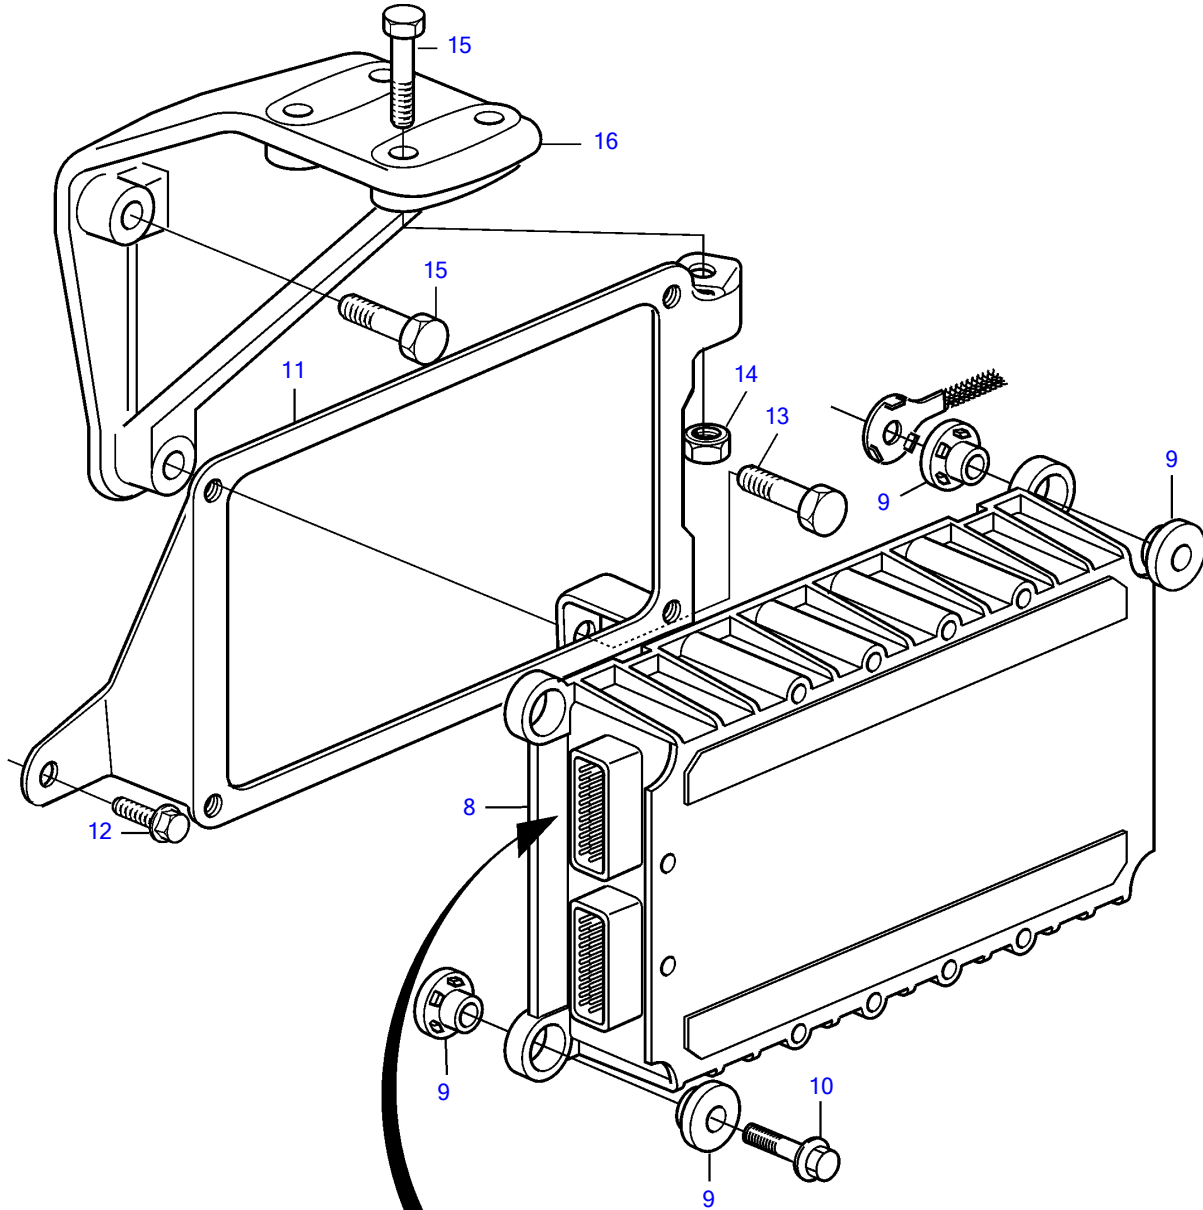

D12D-A MG

19314

D12D-A MG

REF	PART NO.	QTY	DESCRIPTION	SEE SEC.	NOTES
1		1	Switch		
2	3199185	1	• Handle		
3	3173907	1	• Cover		
4	3173908	1	• Cover		
5	3173913	4	• Vibration damper		
6	975367	5	• 6 point socket screw		
7		2	• Pin housing		
8		1	Control unit	6690	
9	3095161	4	• Rubber cushion		
10	948217	4	Flange screw		
11	3837371	1	Bracket		
12	946440	1	Flange screw		
13	965220	1	Flange screw		
14	971095	1	Flange nut		
15	965220	4	Flange screw		
16	865377	1	Bracket		For radiator/keel cooling engines., Obsolete part