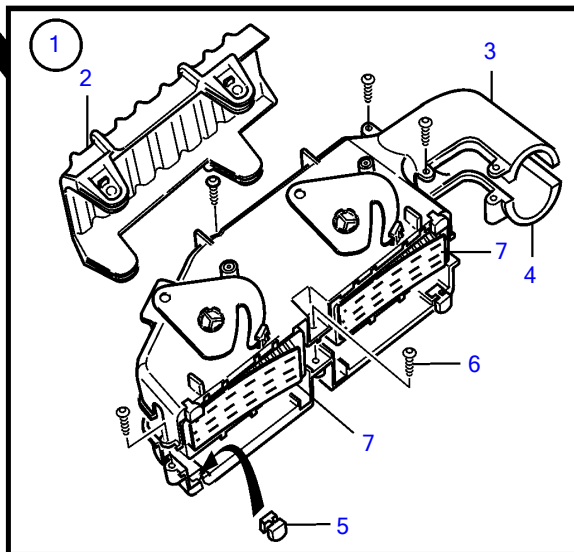

D12D-A MG

19314

D12D-A MG

REF	PART NO.	QTY	DESCRIPTION	SEE SEC.	NOTES
1		1	Switch		
2	3199185	1	• Handle		
3	3173907	1	• Cover		
4	3173908	1	• Cover		
5	3173913	4	• Vibration damper		
6	975367	5	• 6 point socket screw		
7		2	• Pin housing		
8		1	Control unit	6690	
9	3095161	4	• Rubber cushion		
10	948217	4	Flange screw		
11	3837371	1	Bracket		
12	946440	1	Flange screw		
13	965220	1	Flange screw		
14	971095	1	Flange nut		
15	965220	4	Flange screw		
16	865377	1	Bracket		For radiator/keel cooling engines., Obsolete part