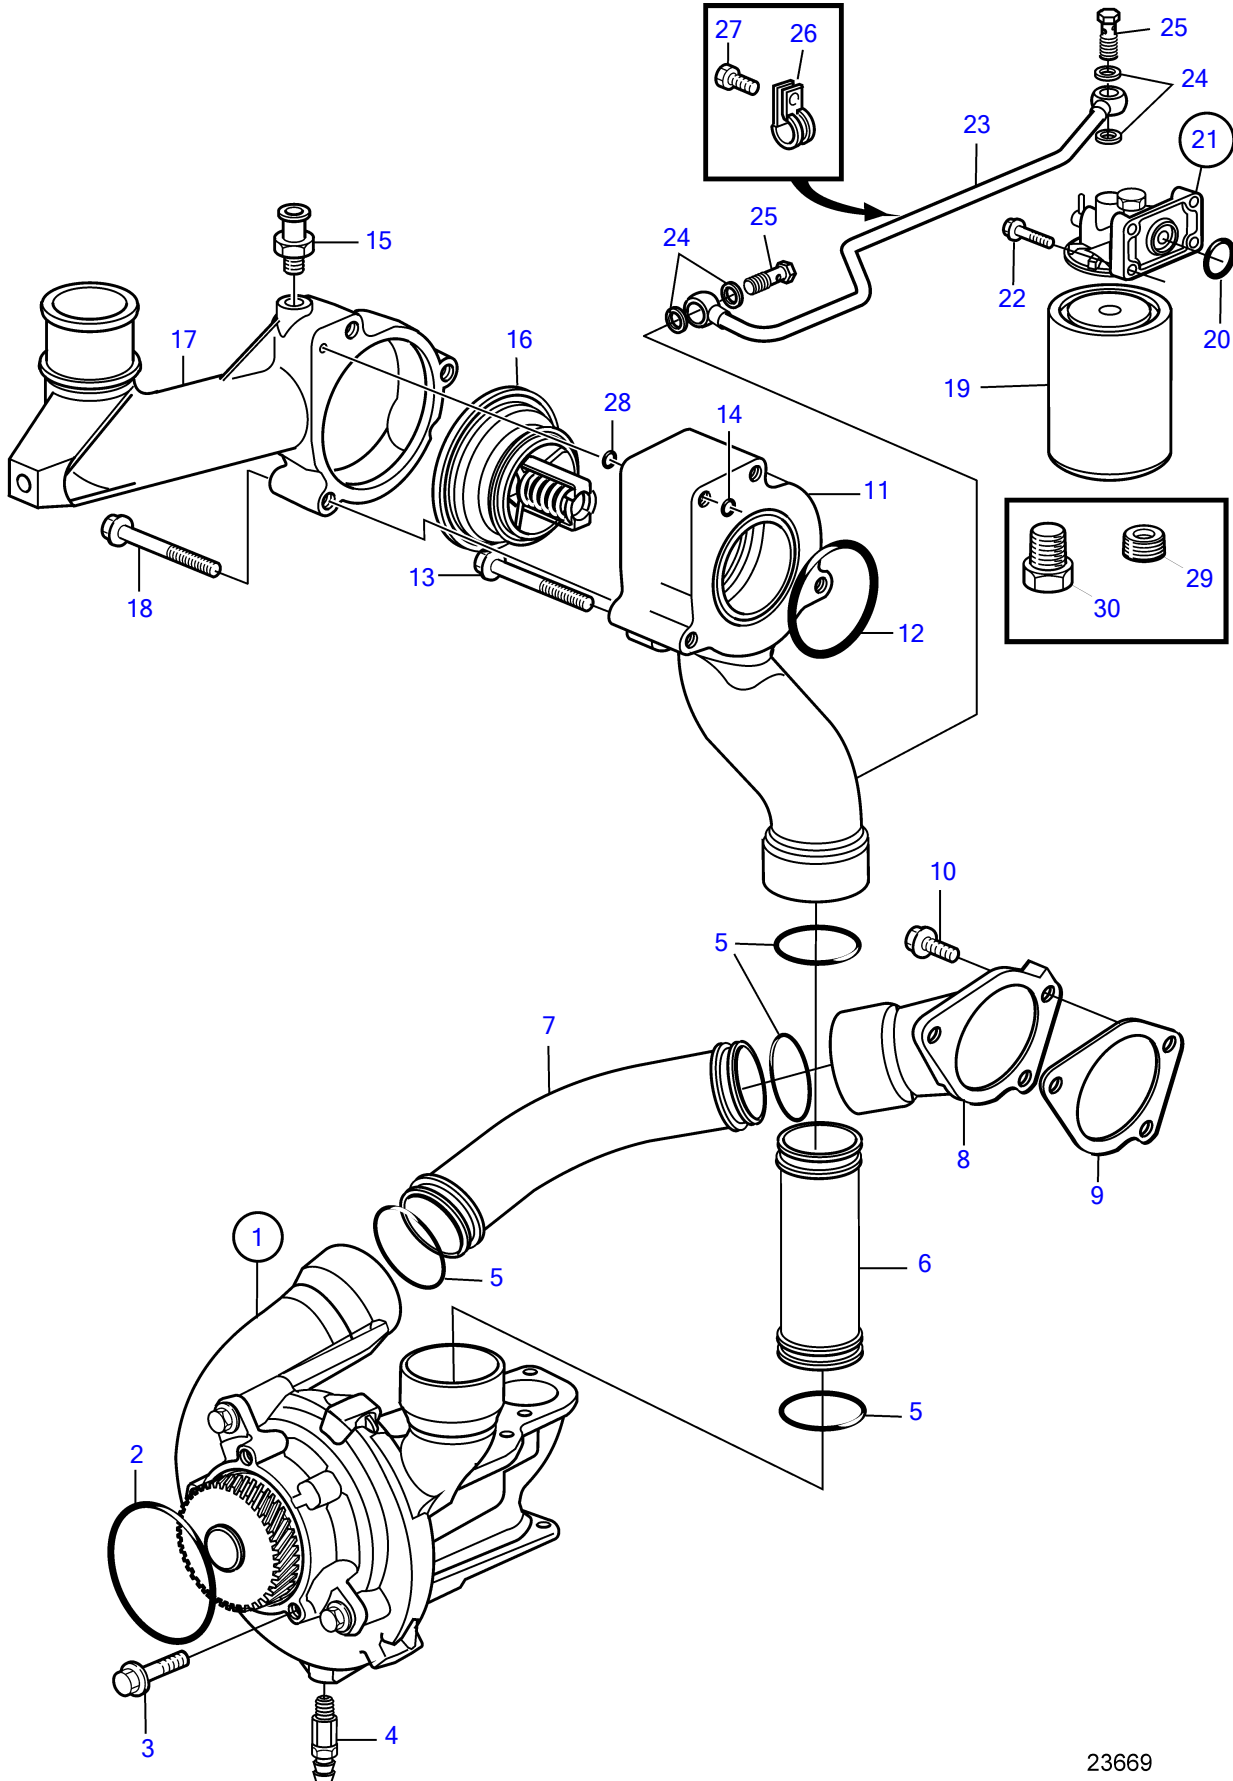

D12D-A MG, D12D-E MG

23669

D12D-A MG, D12D-E MG

REF	PART NO.	QTY	DESCRIPTION	SEE SEC.	NOTES
1		1	Water pump		
			.		
			.	5676	
2	948980	1	O-ring		
3	947790	4	Flange screw		
4			Shut-off cock		
			.	5676	
5	1547254	4	Sealing ring		
6	3826694	1	Coolant pipe		
7	3826609	1	Coolant pipe		
8	3826968	1	Pipe connection		
9	8170515	1	Gasket		
10	945444	3	Flange screw		
11	3809576	1	Thermostat housing		
12	976044	1	O-ring		
13	965182	3	Flange screw		
14	968725	2	O-ring		
15	977508	1	Hose nipple		Water pump-radiator.
16	20560253	1	Thermostat		(3183581)
17	3838298	1	Cardboard tube		
18	965216	3	Flange screw		
19	20532237	1	Coolant filter		(1699830)
20	469846	1	Sealing ring		
21	20459650	1	Bracket		(1661685)
			.		
			.	417	
22	946671	4	Flange screw		
23	3827547	1	Coolant pipe		
24	976929	4	Gasket		
25	25167	2	Hollow screw		
26	942542	1	Clamp		
27	946440	1	Flange screw		
28	975662	1	O-ring		
29	968062	1	Plug		Alternative to Water Filter
30	479979	1	Plug		Alternative to Water Filter