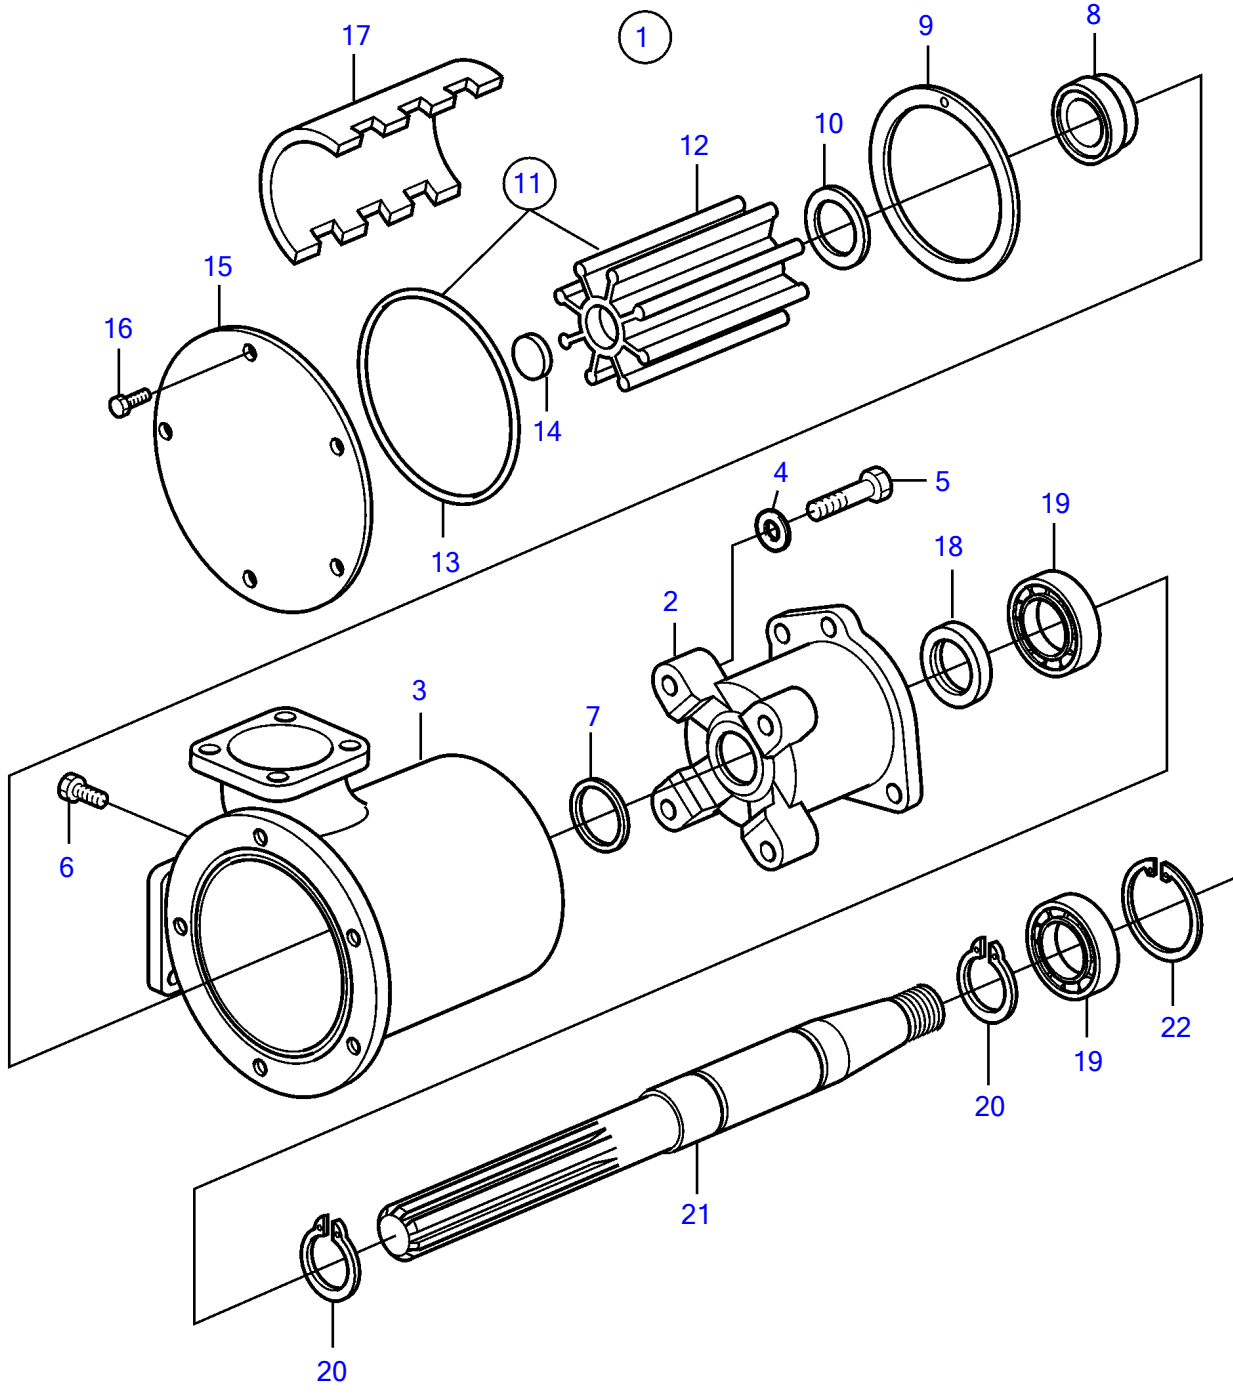

D12D-A MG

D12D-A MG

REF	PART NO.	QTY	DESCRIPTION	NOTES
1	3838207	1	Sea water pump	(865295)
2		1	• Bearing housing	
3	(3830752)	1	• Pump housing	Obsolete part
4	941909	4	• Spring washer	
5	940159	4	• Hexagon screw	
6	3830665	1	• Hexagon screw	
7	812964	1	• Deflector ring	Included in spare parts kit no 3830993.
8	3829315	1	• Sealing ring	Included in spare parts kit no 3830993.
9	826230	1	• Wear washer	Included in spare parts kit no 3830993.
10	3829449	1	• Washer	
11	3830459	1	• Repair kit	
12		1	• • Impeller	Use impeller kit 3830459
13	3830664	1	• • O-ring	
14	812966	1	• • Spline seal	
15	3830662	1	• Cardboard tube	
16	963554	5	• Hexagon screw	Included in spare parts kit no 3830993.
17	3830661	1	• Cam	
18	845795	1	• Sealing ring	Included in spare parts kit no 3830993.
19	11013	2	• Ball bearing	Included in spare parts kit no 3830993.
20	847230	2	• Lock ring	Included in spare parts kit no 3830993.
21	3838208	1	• Shaft	
22	825735	1	• Lock ring	Included in spare parts kit no 3830993.
23	3830993	1	Repair kit	