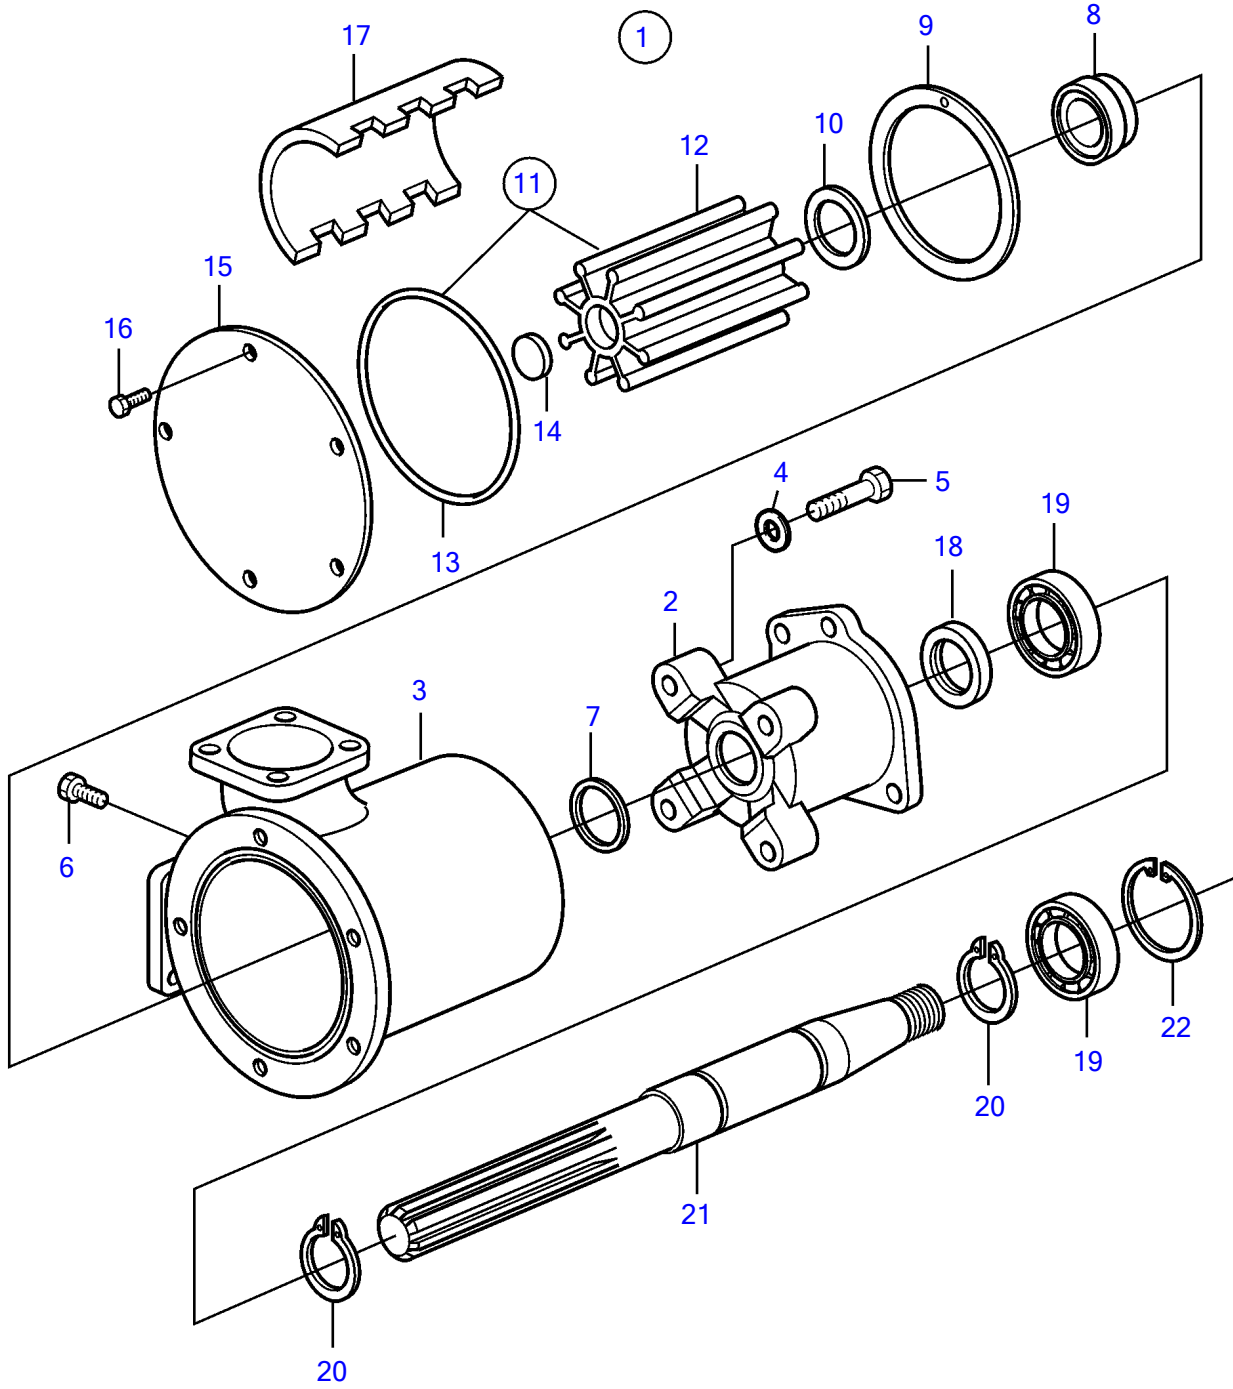

D12D-A MG

D12D-A MG

REF	PART NO.	QTY	DESCRIPTION	NOTES
1	3838207	1	Sea water pump	(865295)
2		1	• Bearing housing	
3	(3830752)	1	• Pump housing	Obsolete part
4	941909	4	• Spring washer	
5	940159	4	• Hexagon screw	
6	3830665	1	• Hexagon screw	
7	812964	1	• Deflector ring	Included in spare parts kit no 3830993.
8	3829315	1	• Sealing ring	Included in spare parts kit no 3830993.
9	826230	1	• Wear washer	Included in spare parts kit no 3830993.
10	3829449	1	• Washer	
11	3830459	1	• Repair kit	
12		1	• • Impeller	Use impeller kit 3830459
13	3830664	1	• • O-ring	
14	812966	1	• • Spline seal	
15	3830662	1	• Cardboard tube	
16	963554	5	• Hexagon screw	Included in spare parts kit no 3830993.
17	3830661	1	• Cam	
18	845795	1	• Sealing ring	Included in spare parts kit no 3830993.
19	11013	2	• Ball bearing	Included in spare parts kit no 3830993.
20	847230	2	• Lock ring	Included in spare parts kit no 3830993.
21	3838208	1	• Shaft	
22	825735	1	• Lock ring	Included in spare parts kit no 3830993.
23	3830993	1	Repair kit	