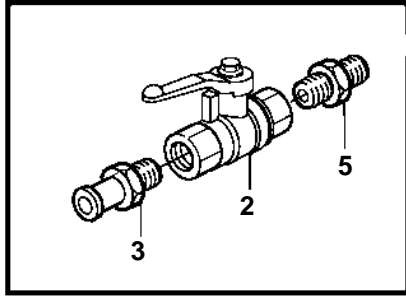

D12D-A MG

D12D-A MG

REF	PART NO.	QTY	DESCRIPTION	NOTES
1	865077	1	Engine heater, 2000W	
2	1140097	1	Ball valve	
3	479974	3	Nipple	
4	943369	X	Hose	L=720mm
5	16452	1	Nipple	
6	943369	X	Hose	L=330mm
7	943473	4	Hose clamp	
8		1	Connecting cable	
9	946173	1	Flange screw	
10	947760	2	Flange screw	
11	945408	2	Flange nut	ALT
12	3837050	1	Bracket	