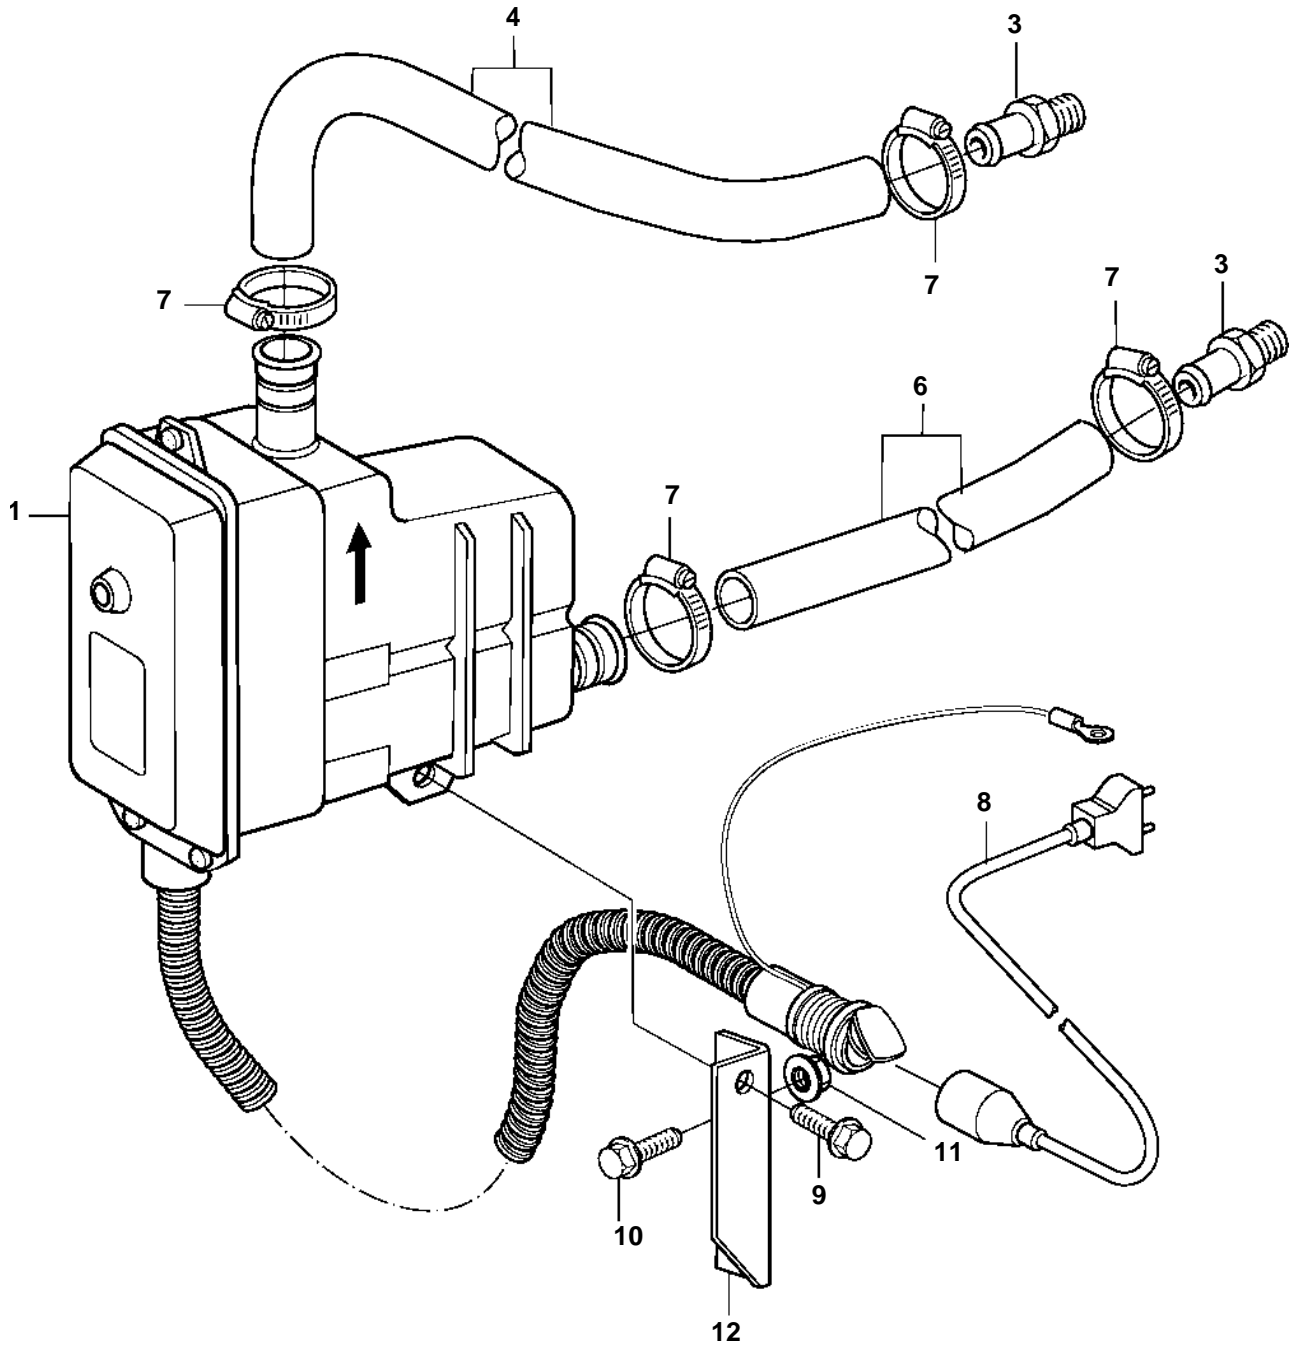

D12D-A MG

D12D-A MG

REF	PART NO.	QTY	DESCRIPTION	NOTES
1	865077	1	Engine heater, 2000W	
2	1140097	1	Ball valve	
3	479974	3	Nipple	
4	943369	X	Hose	L=720mm
5	16452	1	Nipple	
6	943369	X	Hose	L=330mm
7	943473	4	Hose clamp	
8		1	Connecting cable	
9	946173	1	Flange screw	
10	947760	2	Flange screw	
11	945408	2	Flange nut	ALT
12	3837050	1	Bracket	