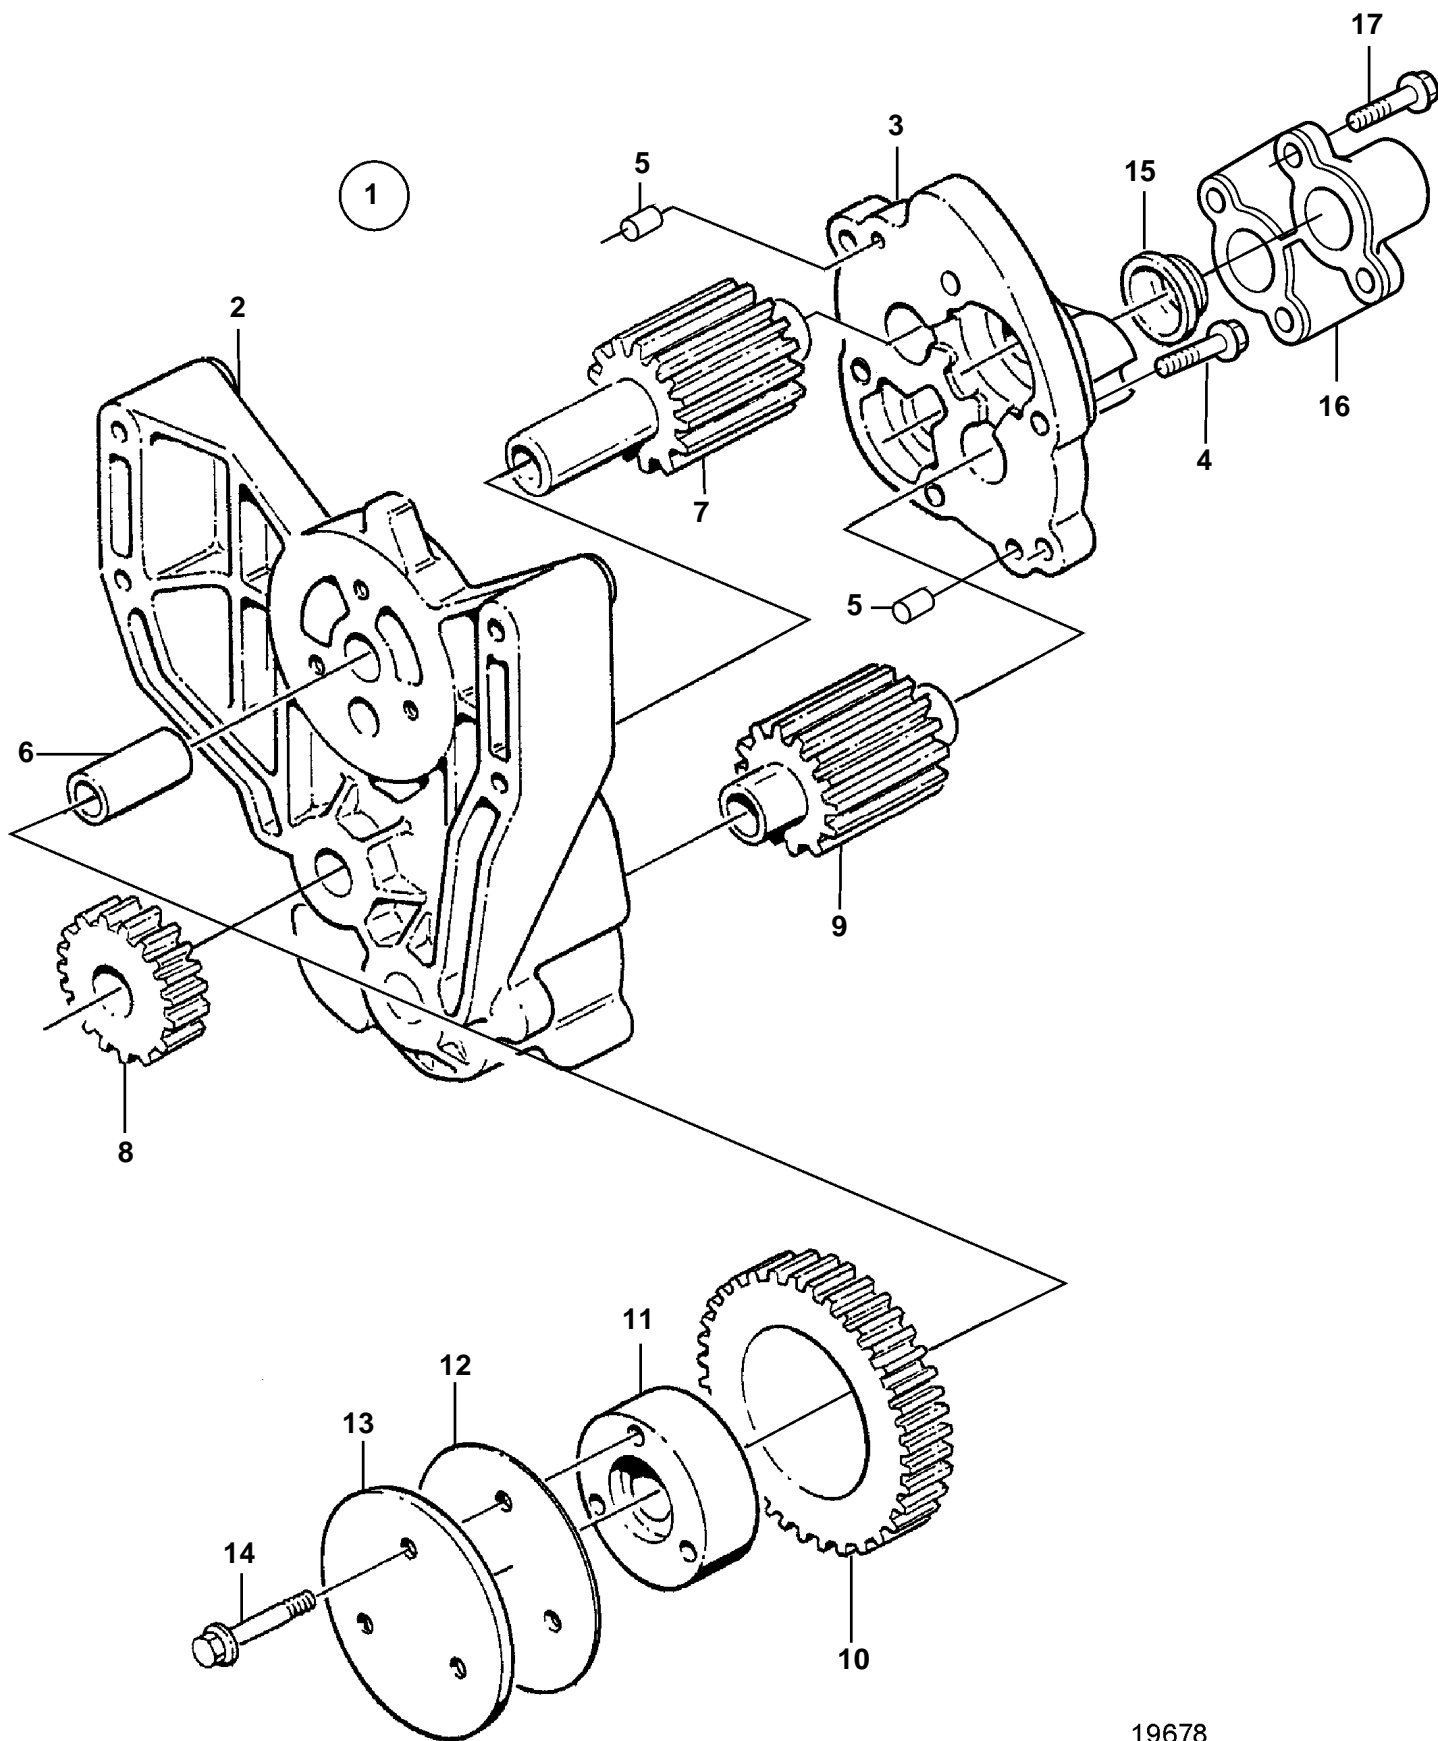

D12D-A MG

19678

D12D-A MG

REF	PART NO.	QTY	DESCRIPTION	NOTES
1	8170261	1	Oil pump	(3165222)
2		1	· Oil pump housing	
3		1	· Cover	
4	965180	2	· Flange screw	
5	422426	2	· Pin	
6		1	· Pin	
7		1	· Shaftwith gear	
8		1	· Gear	
9		1	· Shaftwith gear	
10		1	· Idler gear	
11		1	· Hub	
12		1	· Bearing shield	
13		1	· Thrust washer	
14	948217	3	· Flange screw	
15	465784	1	· Sealing ring	
16	3979001	1	· Connection plate	
17	965180	2	· Flange screw	