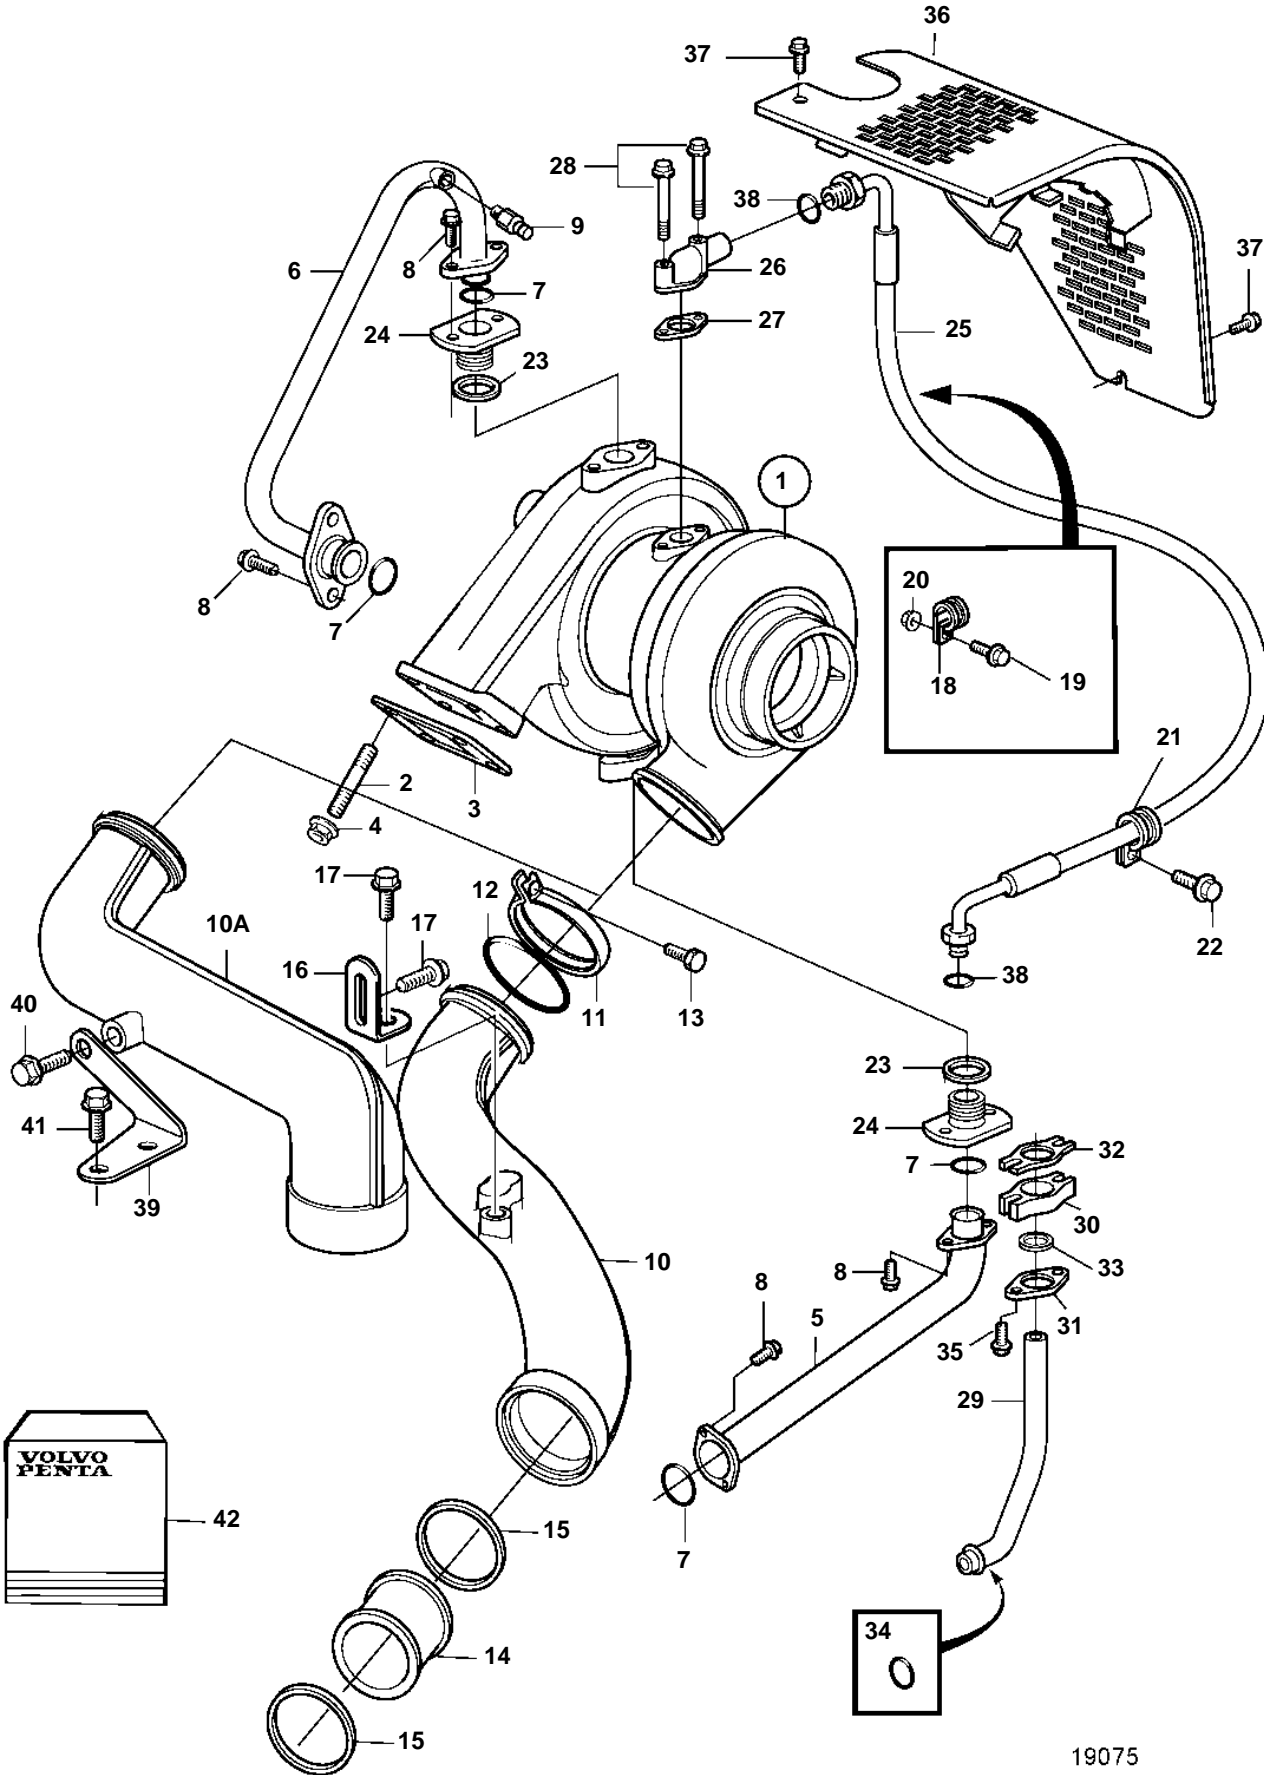

D12D-A MG

19075

D12D-A MG

REF	PART NO.	QTY	DESCRIPTION	SEE SEC.	NOTES
1	3826599	1	Turbo		
	3802144	1	Turbocharger, exch		Exchange unit
			Comps. not spec.		
2	977297	4	Stud		
3	470939	1	Gasket		
4	471622	4	Nut		
5	3832410	1	Coolant pipe		
6	3832408	1	Coolant pipe		
7	862637	4	Gasket		
8	946440	8	Flange screw		
9	949918	1	Drain cock		
10	3832395	1	Charge air pipe		Without radiator cooling.
10A	3832546	1	Charge air pipe		With radiator cooling.
11	1542776	1	Clamp		
12	3826379	1	Sealing ring		
13	949335	1	Screw		
14	1661276	1	Intermediate pipe		
15	3825197	2	Sealing ring		
16	965553	1	Bracket		Without radiator cooling.
17	946440	2	Flange screw		With radiator cooling.
18	949747	1	Clamp		D=15,9mm
19	946440	1	Flange screw		
20	945408	1	Flange nut		
21	942810	1	Clamp		D=17,5mm
22	946441	1	Screw		
23	949016	2	Gasket		
24	3832826	2	Nipple		
25	3837492	1	Oil hose		
26	8192268	1	Flange		
27	420641	1	Gasket		
28	946470	2	Flange screw		
29	3832816	1	Oil return pipe		
30	8148729	1	Connector		
31	469543	1	Flange		
32	470993	1	Gasket		
33	469601	1	Sealing ring		
34	1547255	1	Sealing ring		
35	947760	2	Flange screw		
36	889369	1	Heat shield		
37	947107	3	Flange screw		L=12mm
	945444	3	Flange screw		ALT, L=25mm
38	976971	2	O-ring		
39	3837238	1	Bracket		With radiator cooling.
40	946440	1	Flange screw		With radiator cooling.
41	946471	2	Screw		With radiator cooling.
42		1	Repair kit	5859	