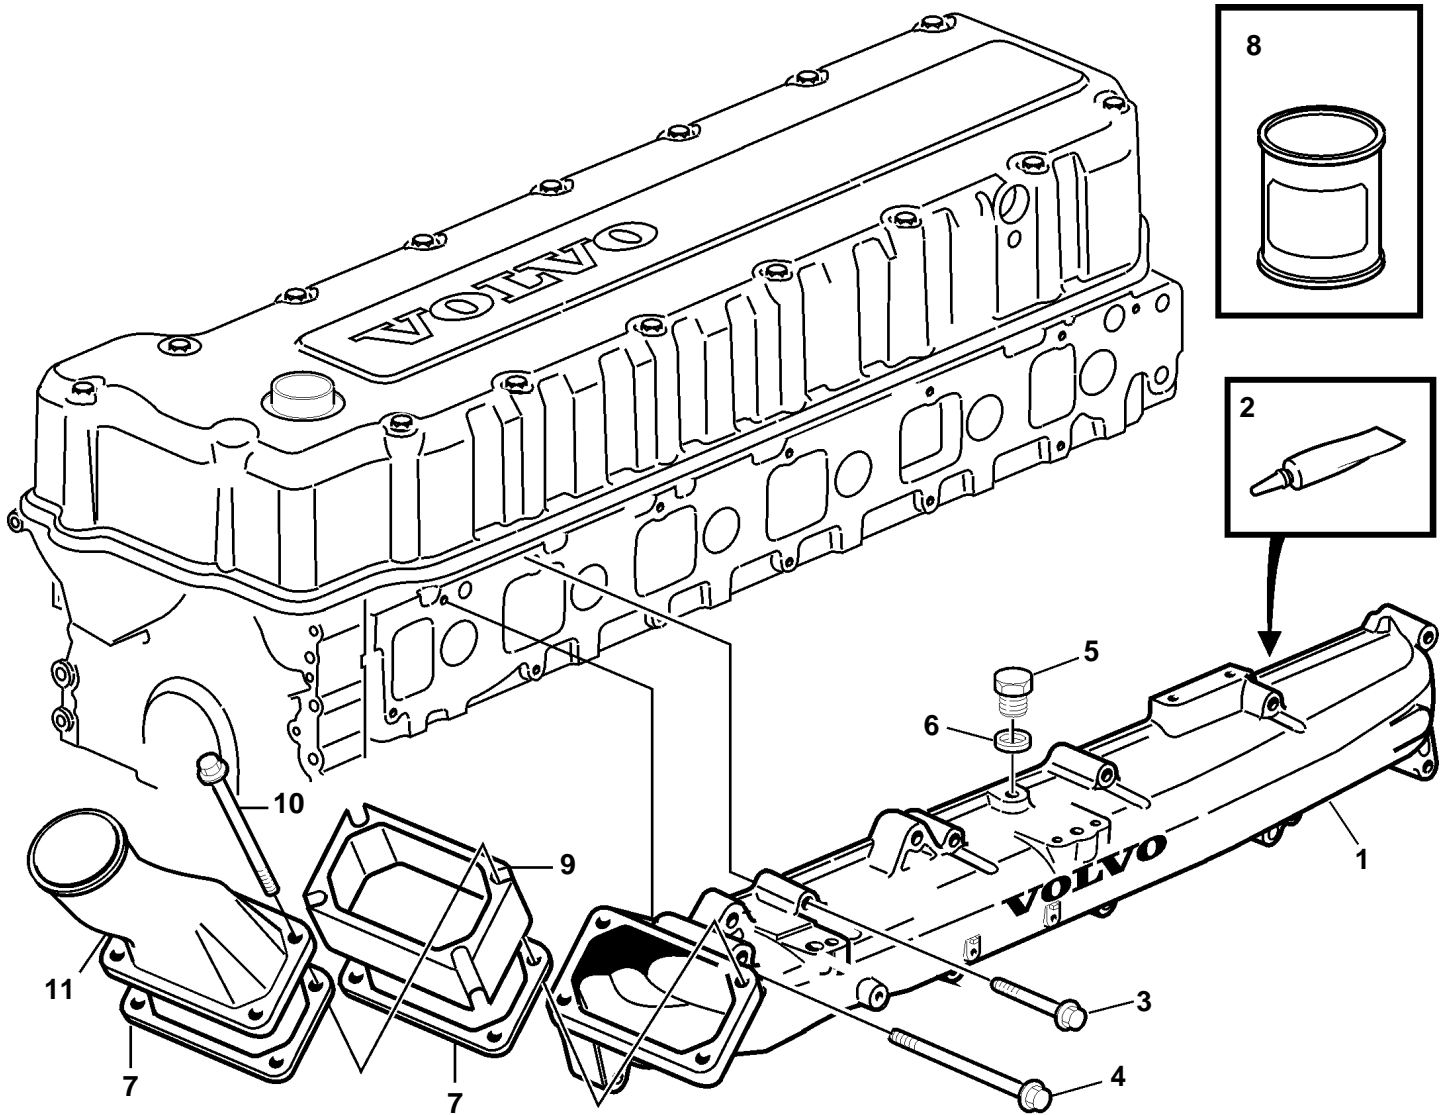

D12D-A MG

19335

D12D-A MG

REF	PART NO.	QTY	DESCRIPTION	NOTES
1	3155130	1	Inlet pipe	
2	1161277	X	Sealant	20g
	1161231	X	Sealant	304ml
3	965180	9	Flange screw	L=60mm
	968999	2	Screw	L=75mm
4	968892	1	Flange screw	
5	960628	1	Plug	
6	957173	1	Gasket	
7	477314	2	Gasket	
8	591247	X	Sealant	1kg
9	1676806	1	Intermediate section	SO
10	968842	4	Flange screw	
11	1676665	1	Charge air pipe	SO