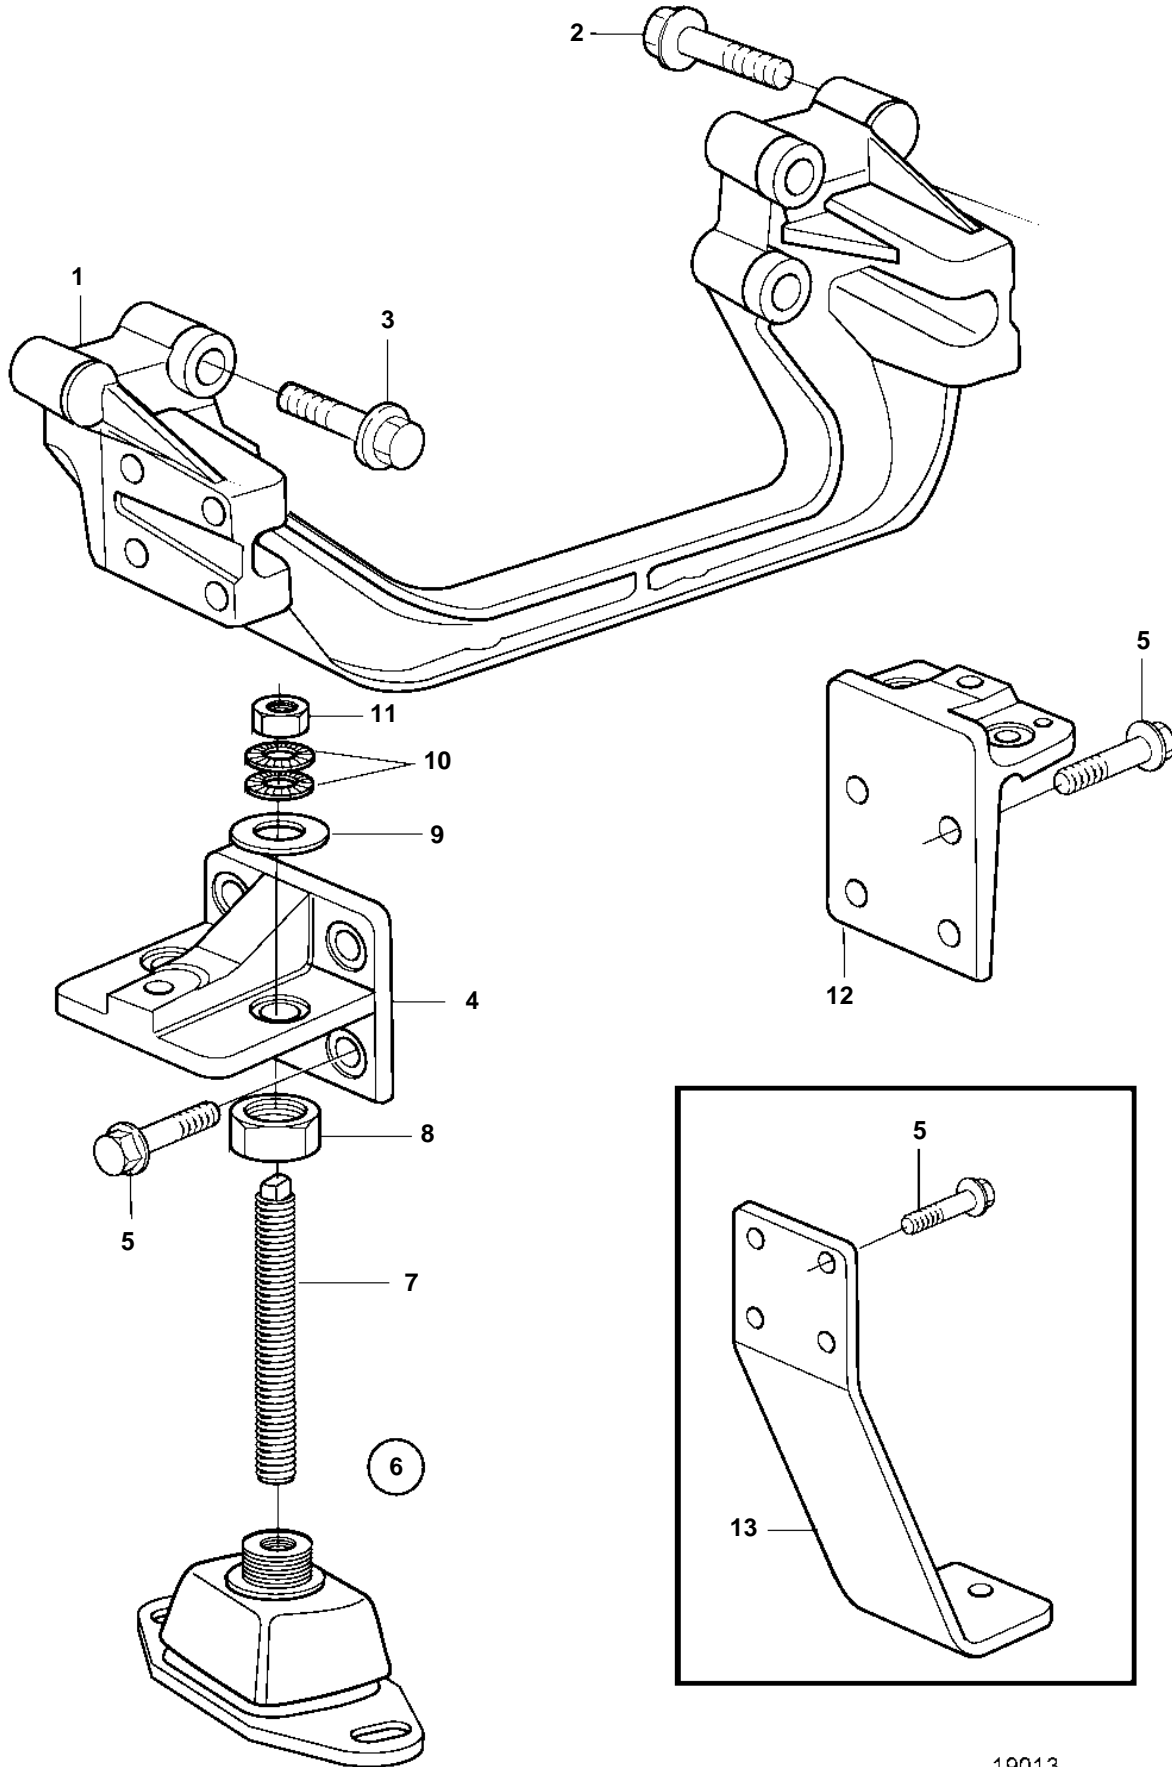

D12D-A MG

## D12D-A MG

REF	PART NO.	QTY	DESCRIPTION		NOTES
1	865410	1	Engine mountings		
2	975120	4	Flange screw		
3	967786	4	Flange screw		
4	3832659	2	Engine mountings, front	SO	
5	968435	8	Flange screw		
6	3836700	4	Rubber cushion		(3827434)
7	3828724	1	· Adjusting screw		
8	3836667	1	· Nut		
9	120224	1	· Washer		
10	847766	1	· Lock washer		
11	955786	1	· Nut		
12	3832439	2	Engine mountings, rear	SO	
13	3831477	2	Engine mountings, front	SO	For MG, frame mounting.