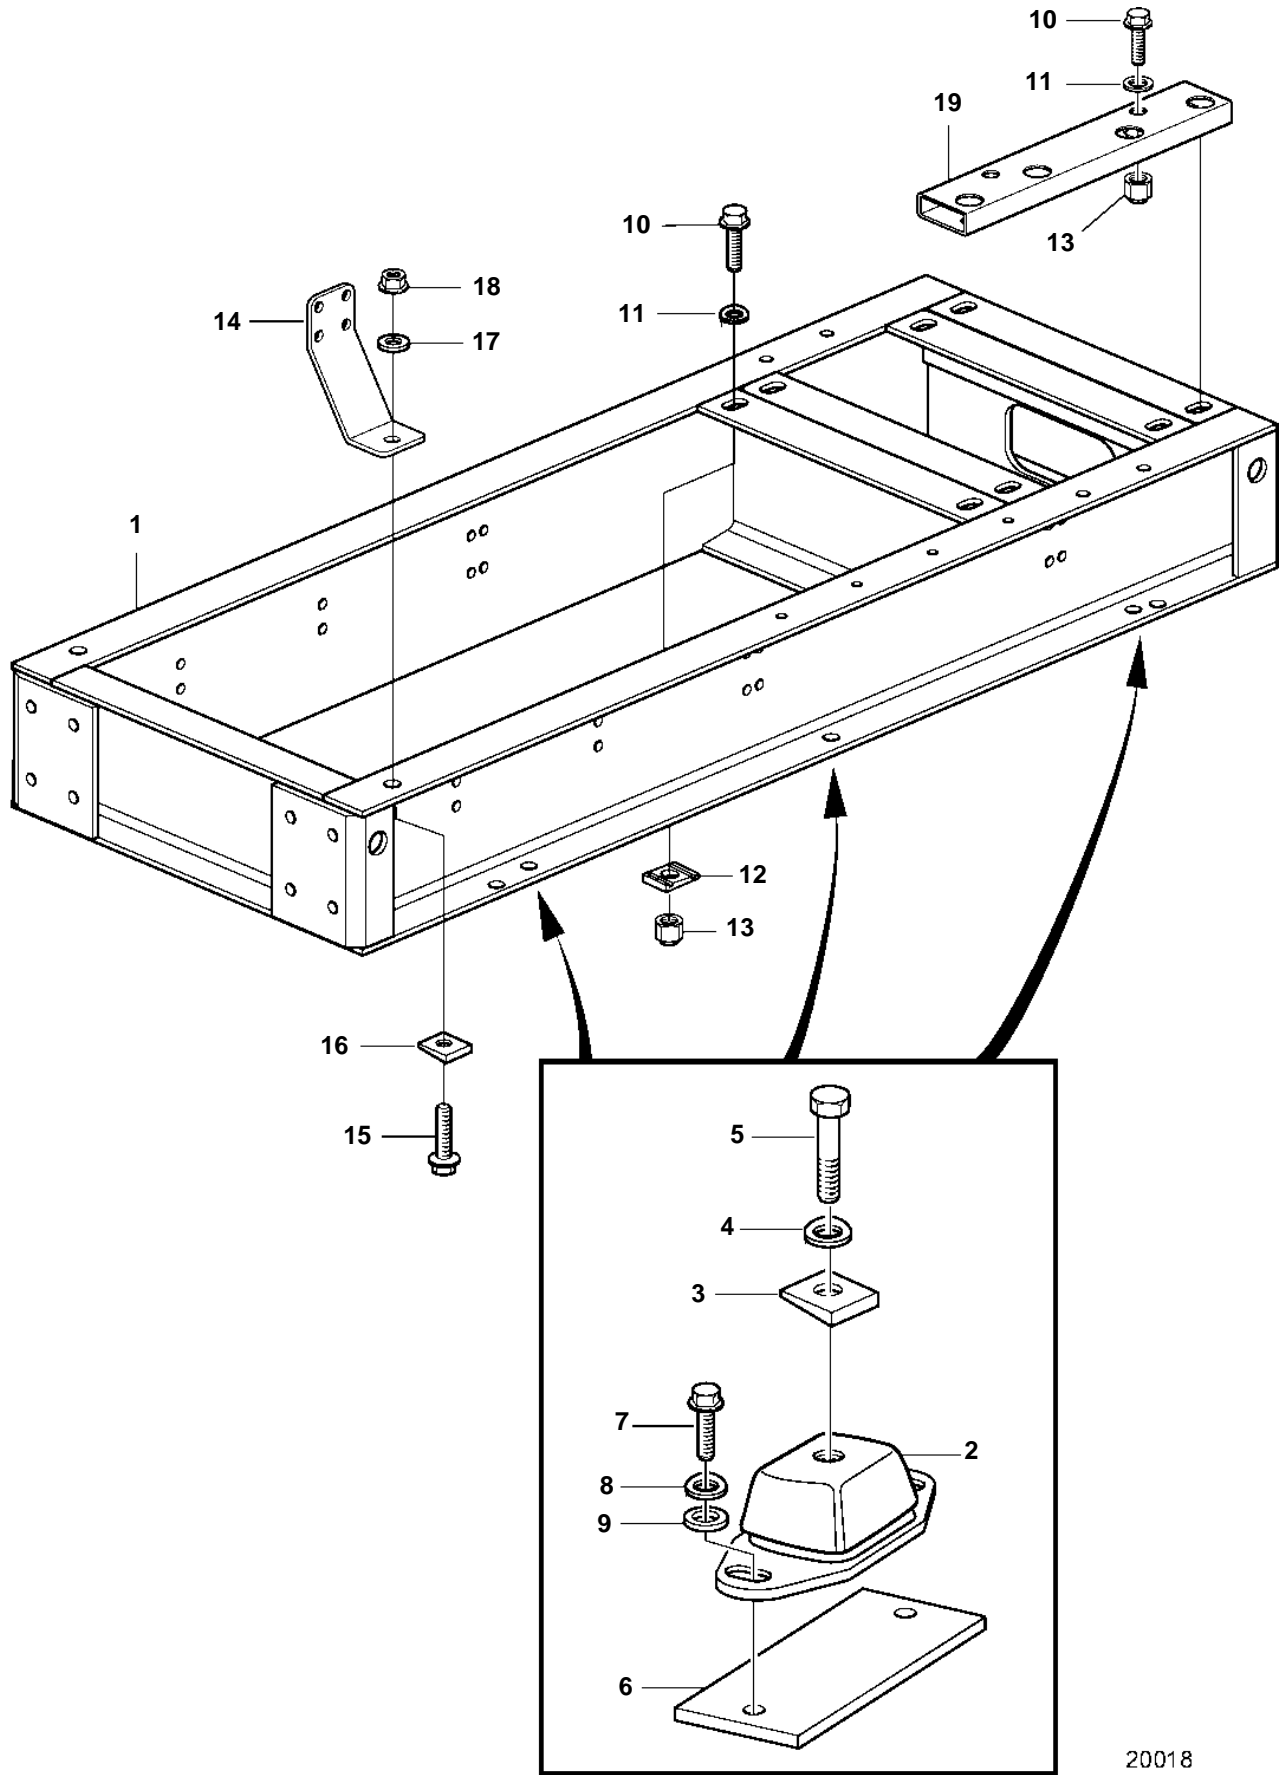

D12D-A MG

D12D-A MG

REF	PART NO.	QTY	DESCRIPTION	SEE SEC.	NOTES
1		1	Frame		
2	862347	6	Rubber element		
3	18683	6	Washer		
4	941914	6	Spring washer		
5	955387	6	Hexagon screw		
6		6	Plate		
7	955361	12	Screw		
8	941912	12	Spring washer		
9	955900	12	Washer		
10	955774	X	Screw		
11	941917	X	Spring washer		
12	191810	2	Washer		
13	950381	X	Lock nut	SO	
14		2	Engine mountings	5544	
15	955390	2	Screw		
16	18683	2	Washer		
17	941914	2	Spring washer		
18	963111	2	Lock nut		
19	3835807	2	Frame		ALT