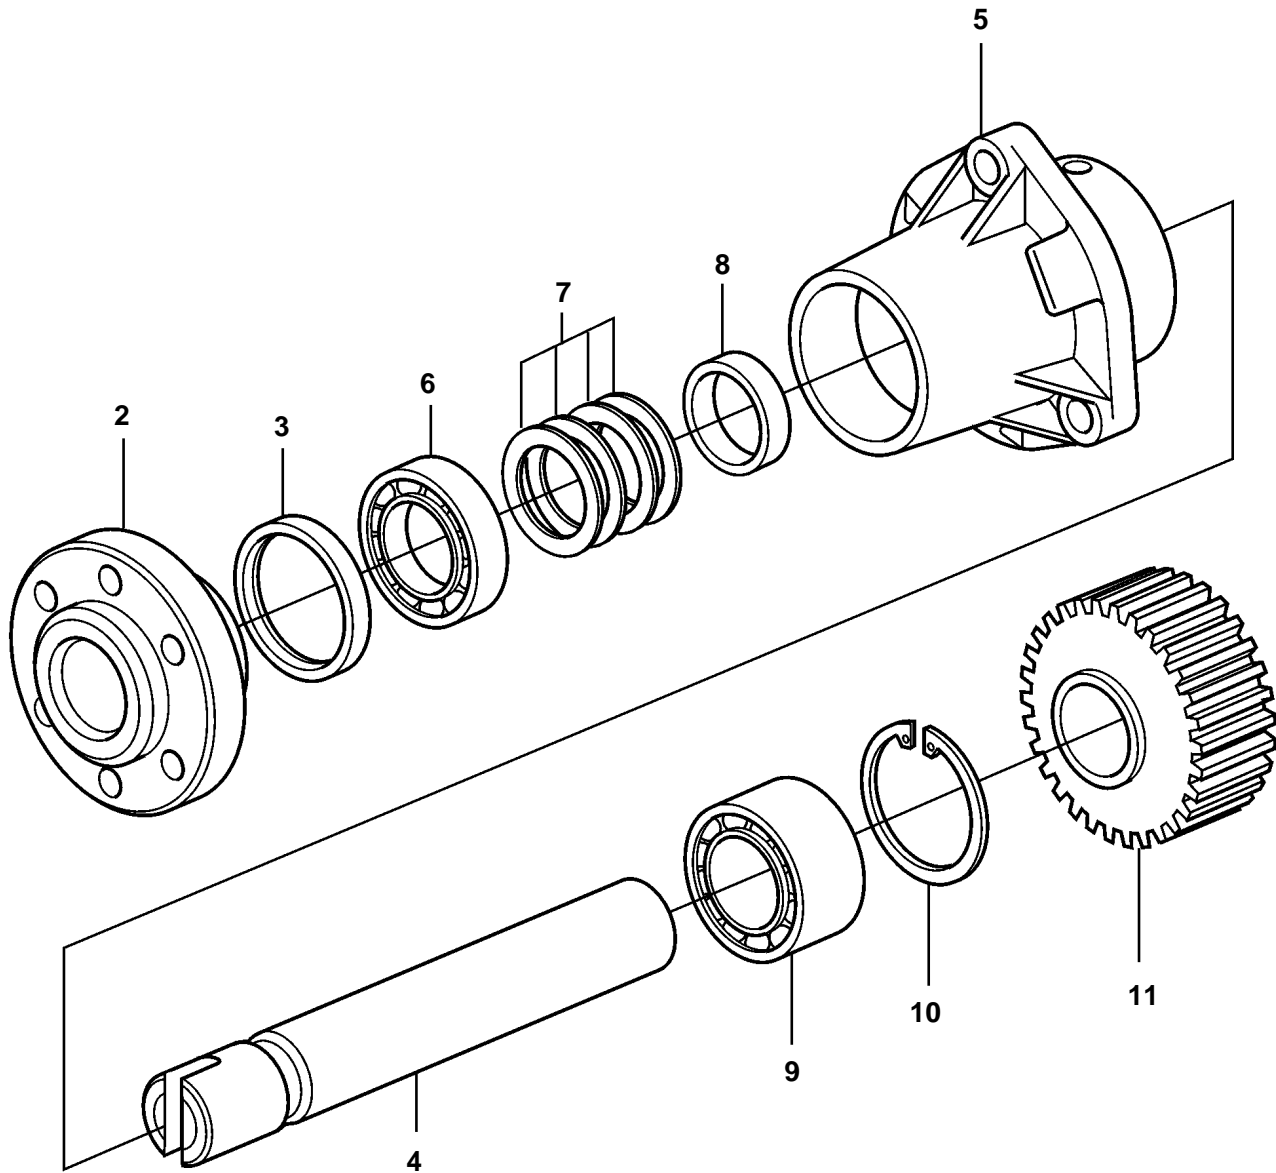

D12D-A MG

①

D12D-A MG

REF	PART NO.	QTY	DESCRIPTION
1	8193986	1	Drive outlet
2	1547846	1	• Hub
3	1546480	1	• Sealing ring
4		1	• Shaft
5		1	• Bearing housing
6	11013	1	• Ball bearing
7	1677558	4	• Disc spring
8		1	• Spacer
9	471499	1	• Ball bearing
10	914532	1	• Snap ring
11		1	• Gear