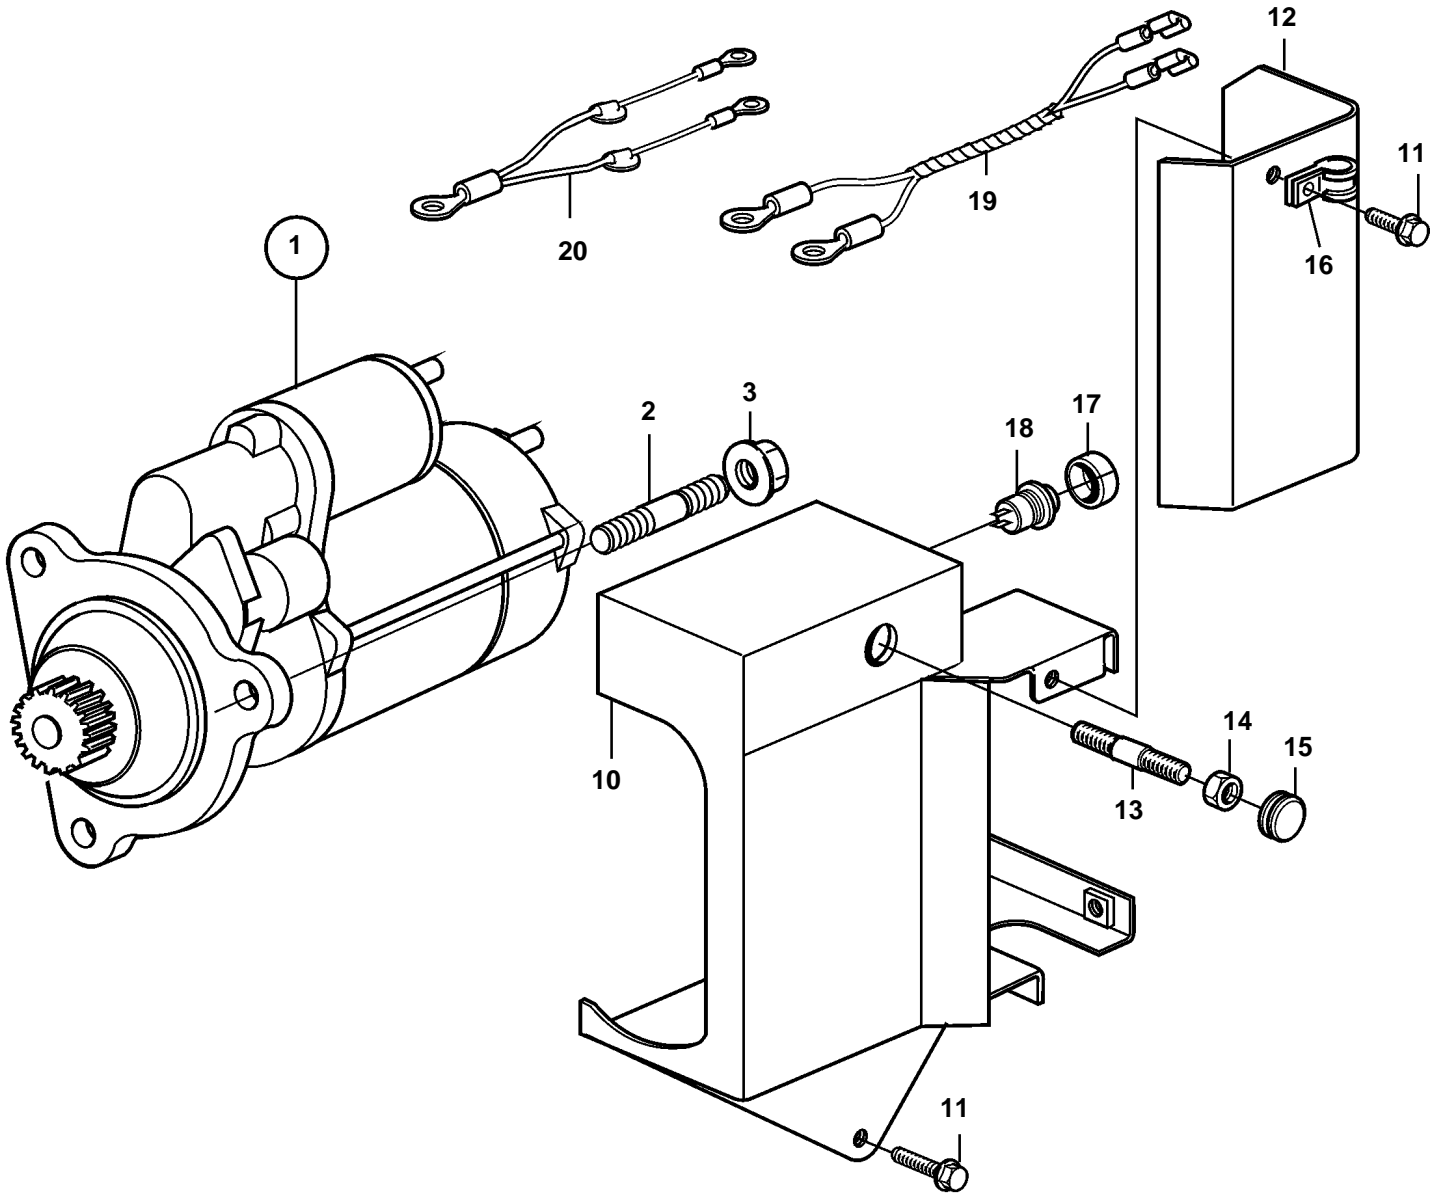

D12D-A MG

19287

D12D-A MG

REF	PART NO.	QTY	DESCRIPTION	SEE SEC.	NOTES
1	874468		Starter motor		
	3803872		Starter motor, exch		Exchange unit
				5853	
2	953098	3	Stud		
3	971096	3	Nut		
4	857180	1	Nut		M10x32mm
5	971071	1	Nut		M10
6	941908	4	Spring washer		
7	946670	1	Flange screw		
8	971095	1	Nut		
9	855798	1	Protecting sleeve		
10	3832640	1	Protecting casing		
11	946440	4	Flange screw		
12	3832642	1	Protecting casing		
13	980289	1	Stud		
14	945408	1	Flange nut		
15	94081	1	Rubber plug		
16	949747	1	Clamp		
17	837533	1	Rubber cap		
18	843684	1	Button		
19	874581	1	Wiring harness		
20	881685	1	Wiring harness		