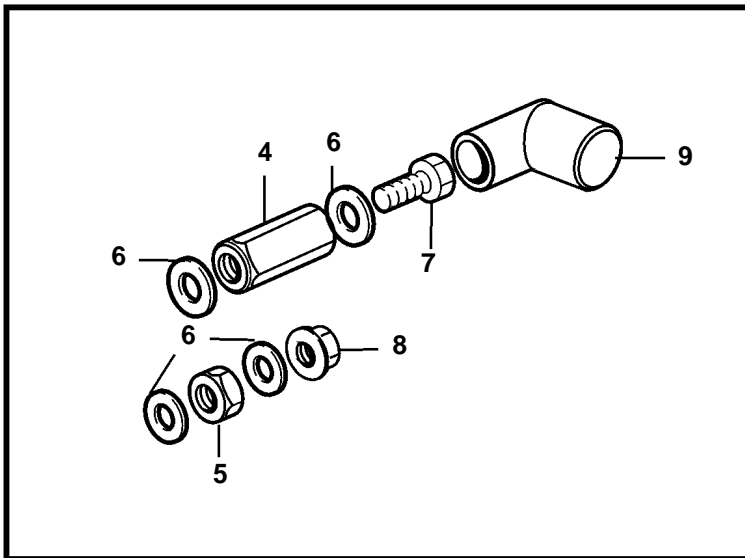

D12D-A MG

19287

D12D-A MG

REF	PART NO.	QTY	DESCRIPTION	SEE SEC.	NOTES
1	874468		Starter motor		
	3803872		Starter motor, exch		Exchange unit
				5853	
2	953098	3	Stud		
3	971096	3	Nut		
4	857180	1	Nut		M10x32mm
5	971071	1	Nut		M10
6	941908	4	Spring washer		
7	946670	1	Flange screw		
8	971095	1	Nut		
9	855798	1	Protecting sleeve		
10	3832640	1	Protecting casing		
11	946440	4	Flange screw		
12	3832642	1	Protecting casing		
13	980289	1	Stud		
14	945408	1	Flange nut		
15	94081	1	Rubber plug		
16	949747	1	Clamp		
17	837533	1	Rubber cap		
18	843684	1	Button		
19	874581	1	Wiring harness		
20	881685	1	Wiring harness		