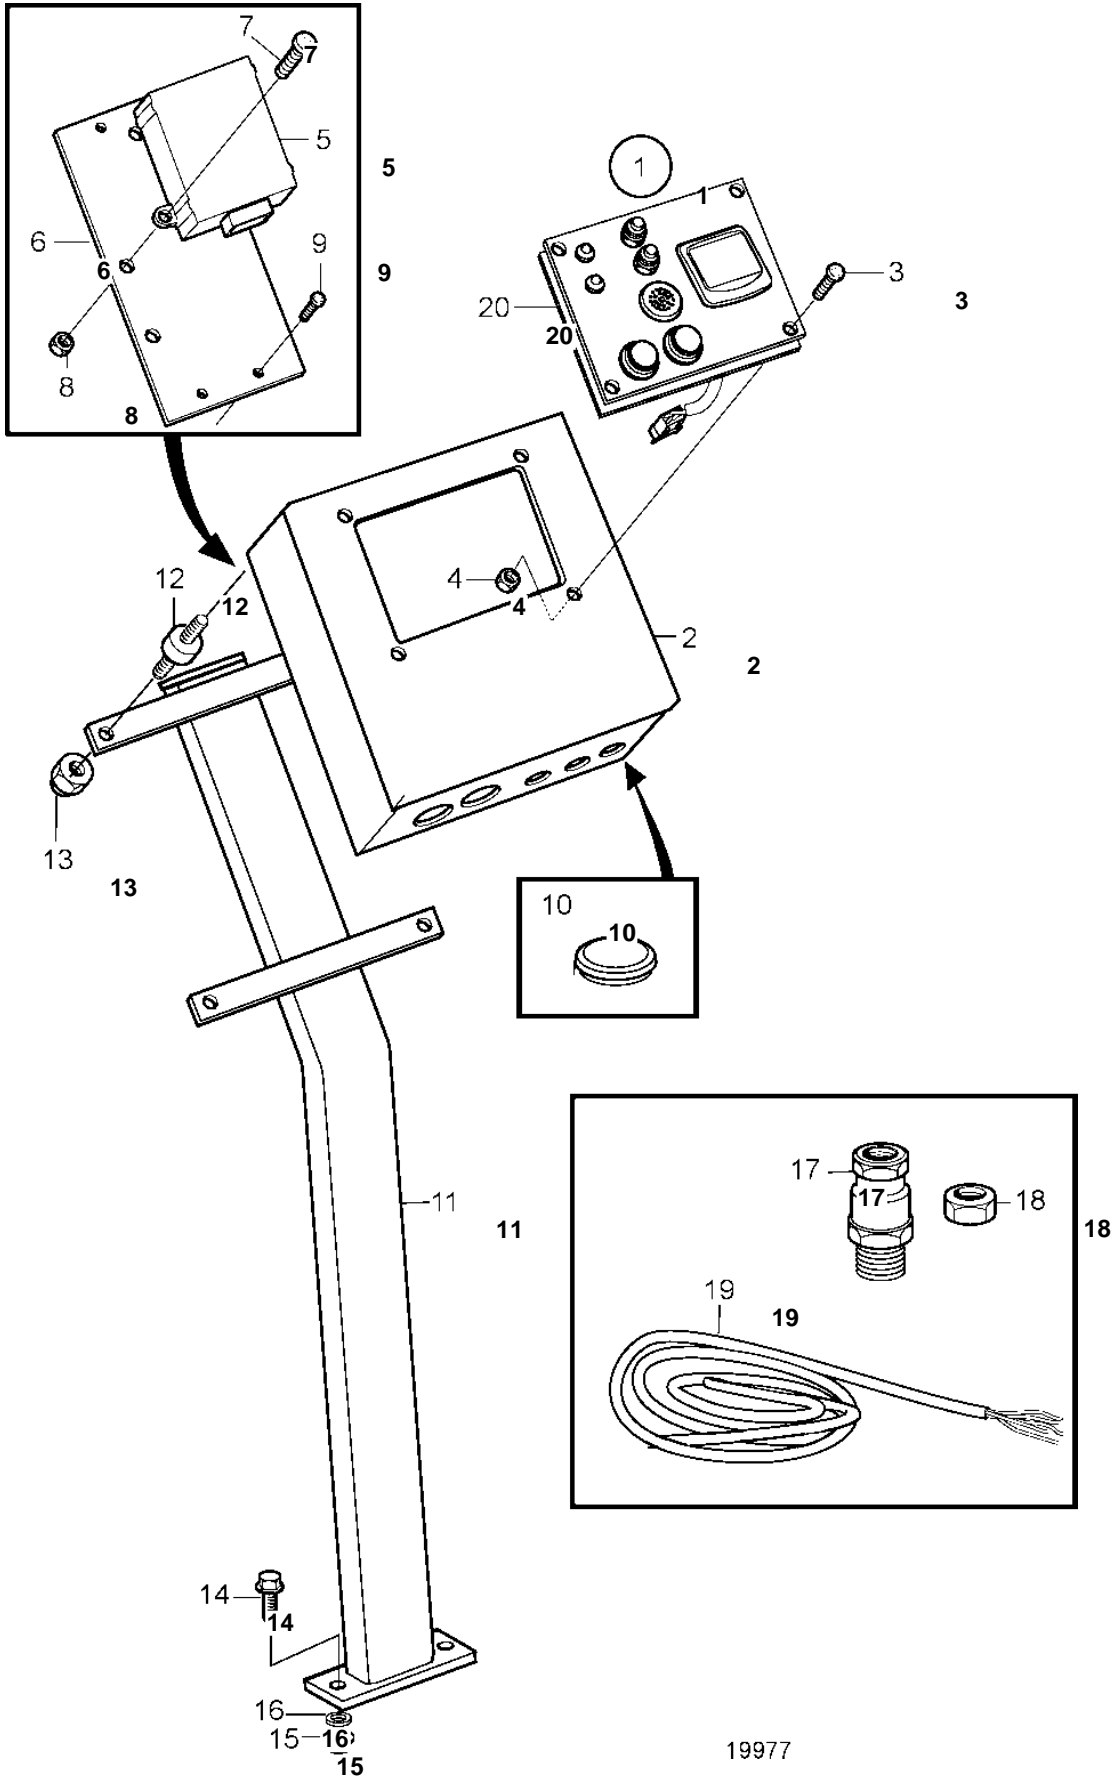

D12D-A MG

D12D-A MG

REF	PART NO.	QTY	DESCRIPTION		SEE SEC.	NOTES
1	881992		Control panel	SO		
					6694	
	881993		Control panel	SO		
					6695	
	881960		Control panel	SO		
					6696	
2	3830520	1	Box			
3	956153	4	Screw			
4	966650	4	Lock nut			
5	881538	1	Electronic unit			
			Bulletin P-28-4-2		P-28-4-2-EN	ECU/CIU Information, old D12 Engines
6	3839555	1	Bracket	SO		
7	946934	3	Flange screw			
8	945407	3	Flange nut			
9		4	Screw			
10	941268	3	Protecting plug			D=20mm
	943920	1	Protecting plug			D=40mm
	662620	1	Rubber button			D=28mm
11	3828435	1	Bracket	SO		
12	863415	4	Rubber cushion			
13	948645	4	Lock nut			
14	965193	2	Screw			
15	971099	2	Flange lock nut			
16		2	Washer			
17	822327	2	Cable union			
18	880243	2	Nut			
19	874896	X	Control cable			4-POLE
	874869	X	Cable	SO		16-POLE
20	3586655	1	Gasket			