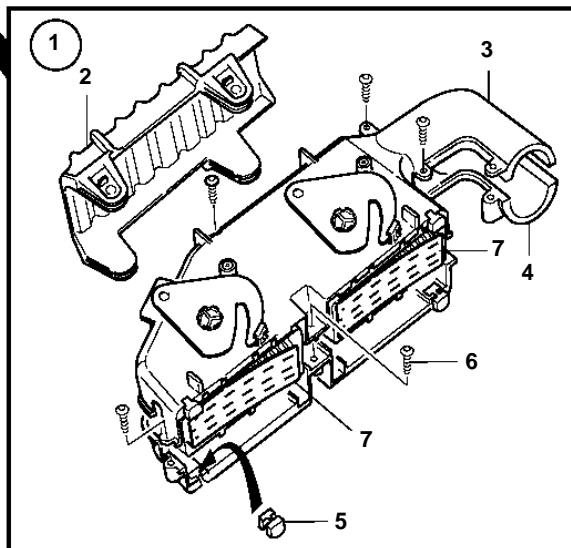

D12D-A MG

19314

D12D-A MG

REF	PART NO.	QTY	DESCRIPTION	SEE SEC.	NOTES
1		1	Switch		
2	3199185	1	· Handle		
3	3173907	1	· Cover		
4	3173908	1	· Cover		
5	3173913	4	· Vibration damper	SO	
6	975367	5	· 6 point socket screw		
7		2	· Tab housing		
8		1	Control unit	6690	
9	3095161	4	· Rubber cushion		
10	948217	4	Flange screw		
11	3837371	1	Bracket		
12	946440	1	Flange screw		
13	965220	1	Flange screw		
14	971095	1	Nut		
15	965220	4	Flange screw		
16	865377	1	Bracket		For radiator/keel cooling engines.