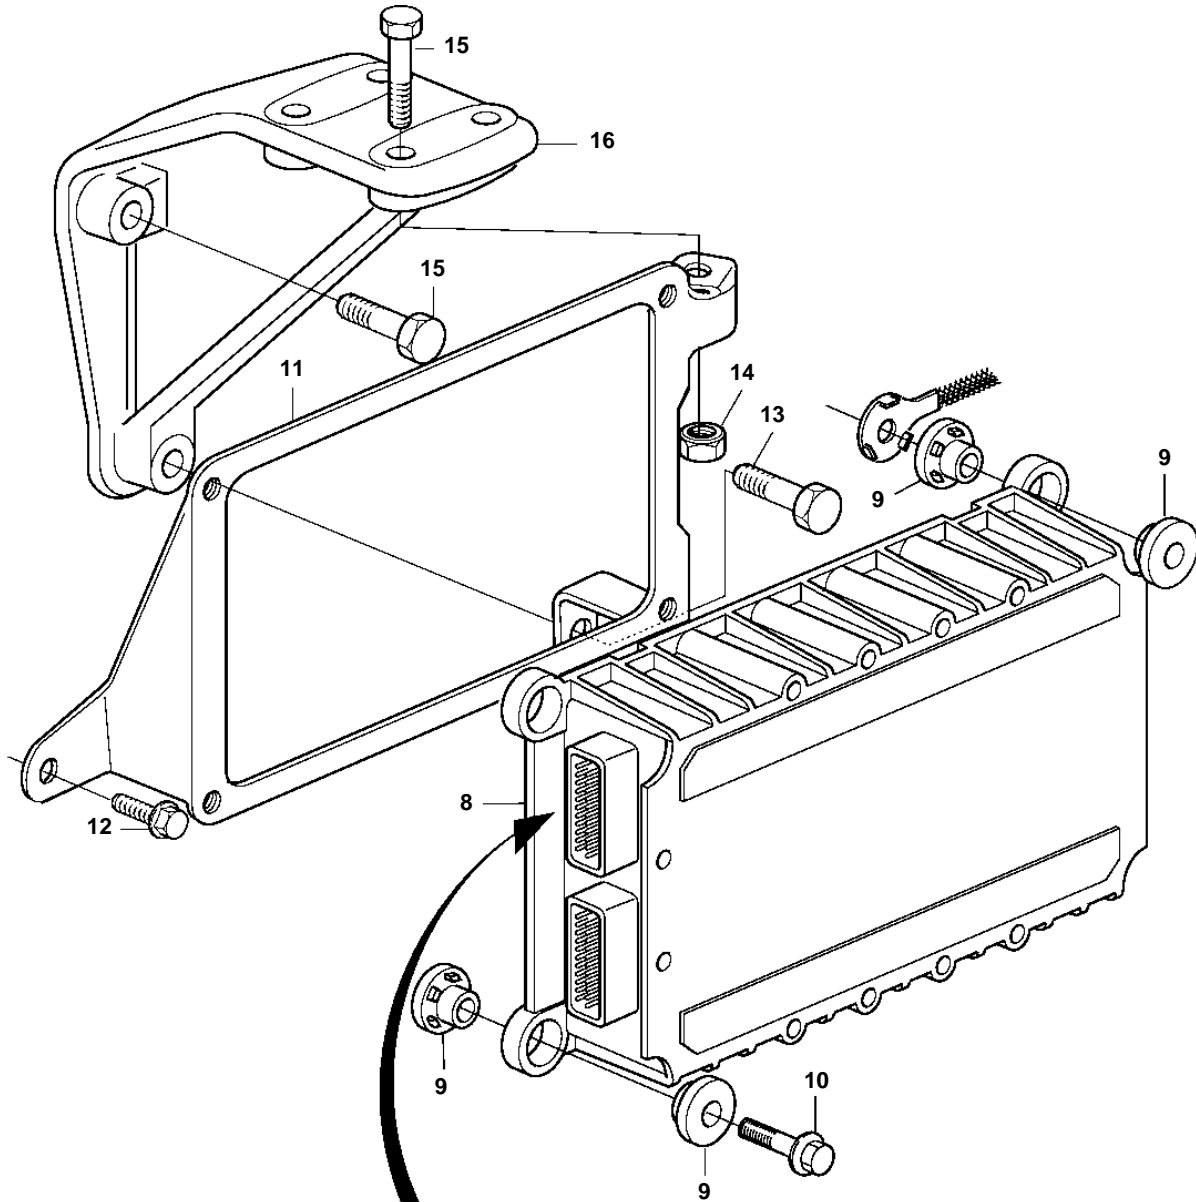

D12D-A MG

19314

D12D-A MG

REF	PART NO.	QTY	DESCRIPTION	SEE SEC.	NOTES
1		1	Switch		
2	3199185	1	· Handle		
3	3173907	1	· Cover		
4	3173908	1	· Cover		
5	3173913	4	· Vibration damper	SO	
6	975367	5	· 6 point socket screw		
7		2	· Tab housing		
8		1	Control unit	6690	
9	3095161	4	· Rubber cushion		
10	948217	4	Flange screw		
11	3837371	1	Bracket		
12	946440	1	Flange screw		
13	965220	1	Flange screw		
14	971095	1	Nut		
15	965220	4	Flange screw		
16	865377	1	Bracket		For radiator/keel cooling engines.