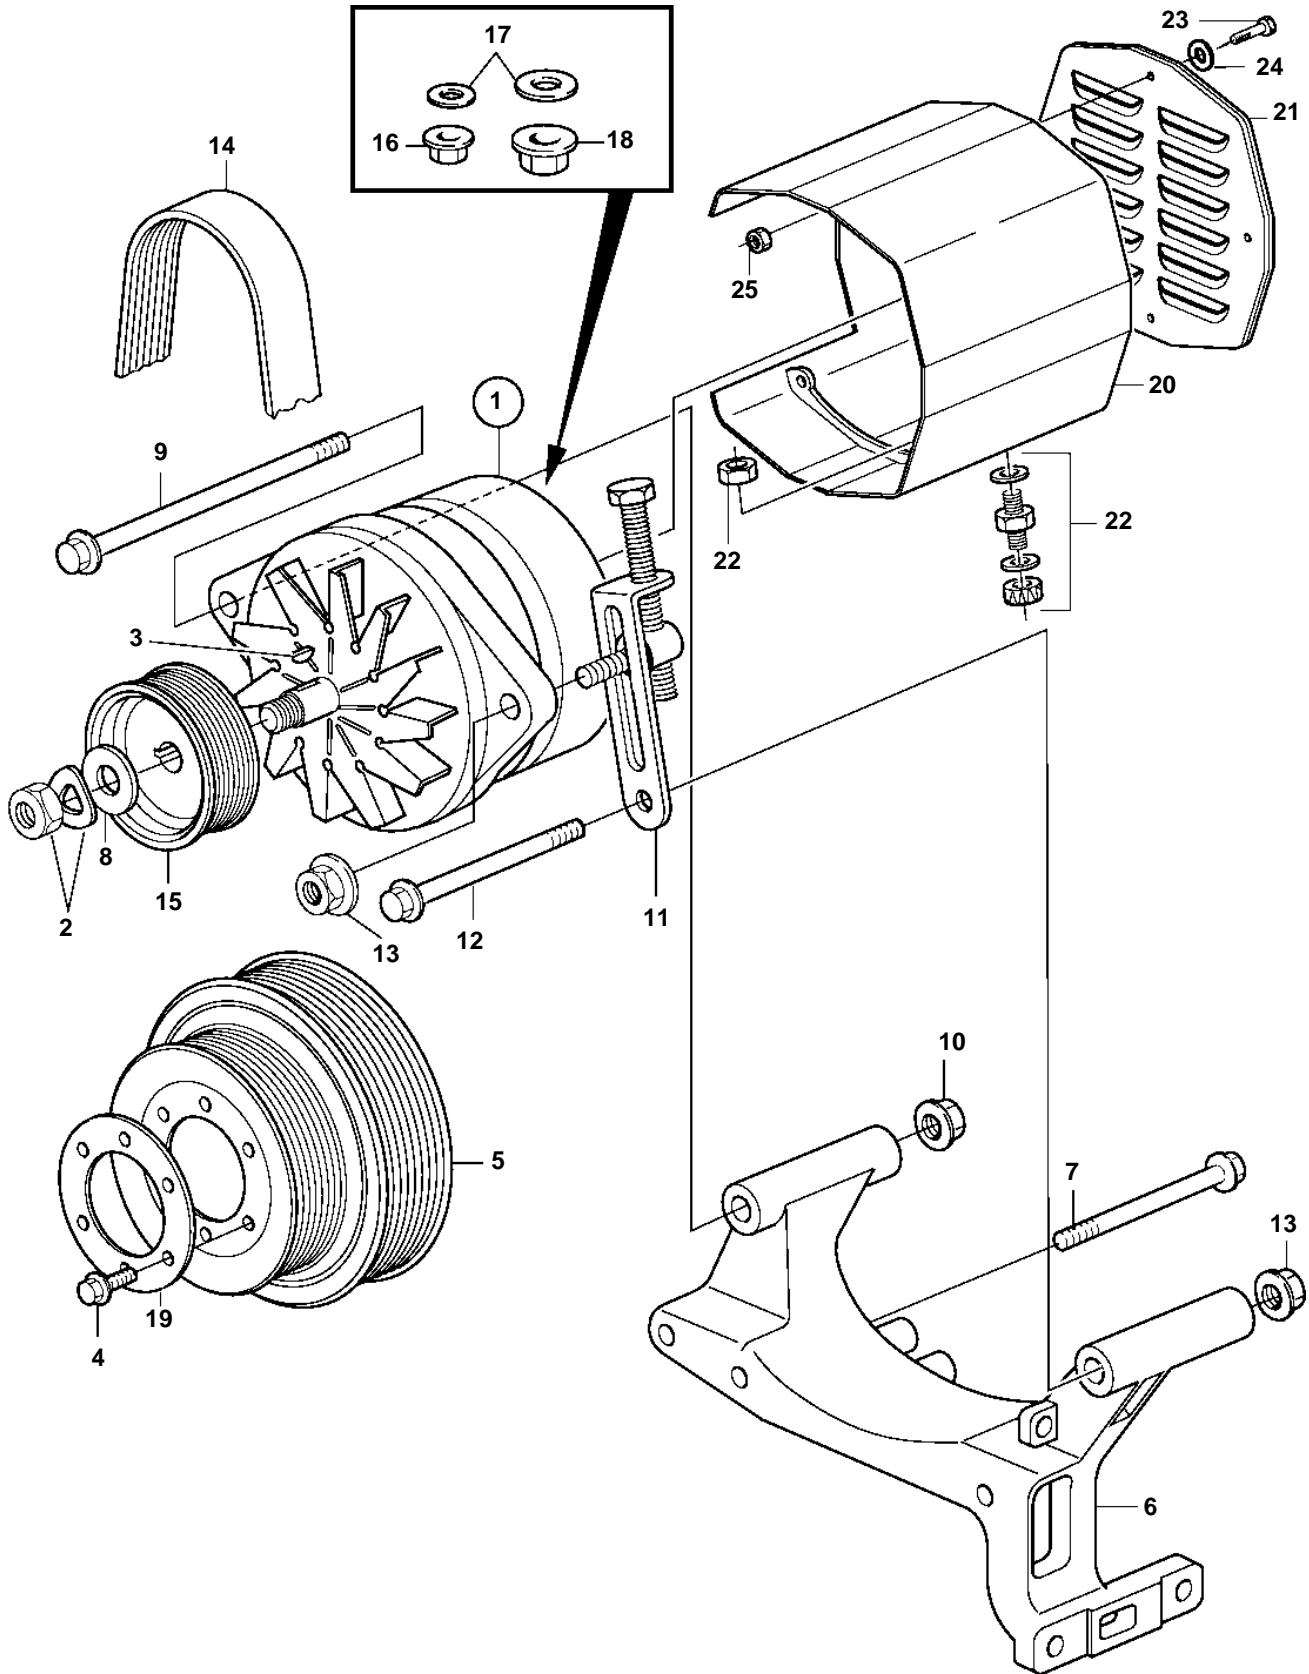

D12D-A MG

D12D-A MG

REF	PART NO.	QTY	DESCRIPTION	SEE SEC.	NOTES
1	873986	1	Alternator		28V 60A
	3803496	1	Alternator,exch		Exchange unit
				4394	
2		1	· Mounting kit		
3		1	· Key		
4	945444	6	Flange screw		
5	1546482	1	Pulley		
6	8149261	1	Bracket		
7	947790	3	Flange screw		
8	1675544	1	Spacer washer		
9	970987	1	Screw		
10	971096	1	Nut		
11	1676586	1	Tensioner		
12	965189	1	Flange screw		
13	971095	2	Nut		
14	978217	1	Drive belt		
15	1636242	1	Pulley		
16	945407	1	Flange nut		M6,B-
17	941906	1	Spring washer		B-
	941907	1	Spring washer		B+
18	945408	1	Flange nut		M8,B-
19	3979500	1	Washer		
20	3826625	1	Protecting casing		
21	3837164	1	Cover		
22	874325	1	Fitting		
23	956061	4	Screw		
24	941904	4	Spring washer		
25	949874	4	Lock nut		