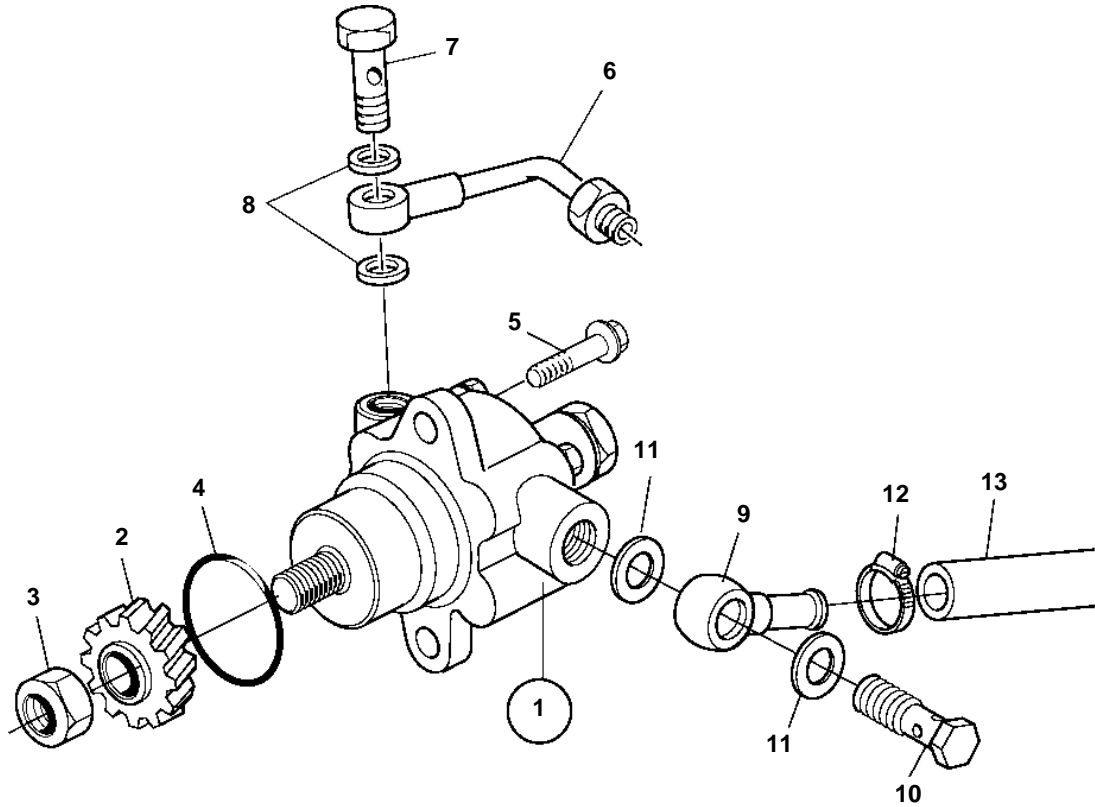

D12C-A MP, D12D-A MP, D12D-B MP, D12D-A MH, D12D-B MH

19279

D12C-A MP, D12D-A MP, D12D-B MP, D12D-A MH, D12D-B MH

REF	PART NO.	QTY	DESCRIPTION	SEE SEC.	NOTES
1	3172488	1	Oil pump Comps. not spec.		
2	8170423	1	· Gear		
3	20367040	1	· Lock nut		
4	925256	1	O-ring		
5	946472	2	Screw		
6	3987505	1	Tube		
7	190714	1	Hollow screw		
8	948884	2	Washer		
9	1598185	1	Nipple		
10	191620	1	Hollow screw		
11	977937	2	Gasket		
12	961667	2	Hose clamp		
13	8157557	X	Hose		L=2000mm
14	872137	1	Tank		(1592945)
				4408	
15	276140	1	Gasket kit, hydraulic pump		
	3090436	1	Rotor kit		