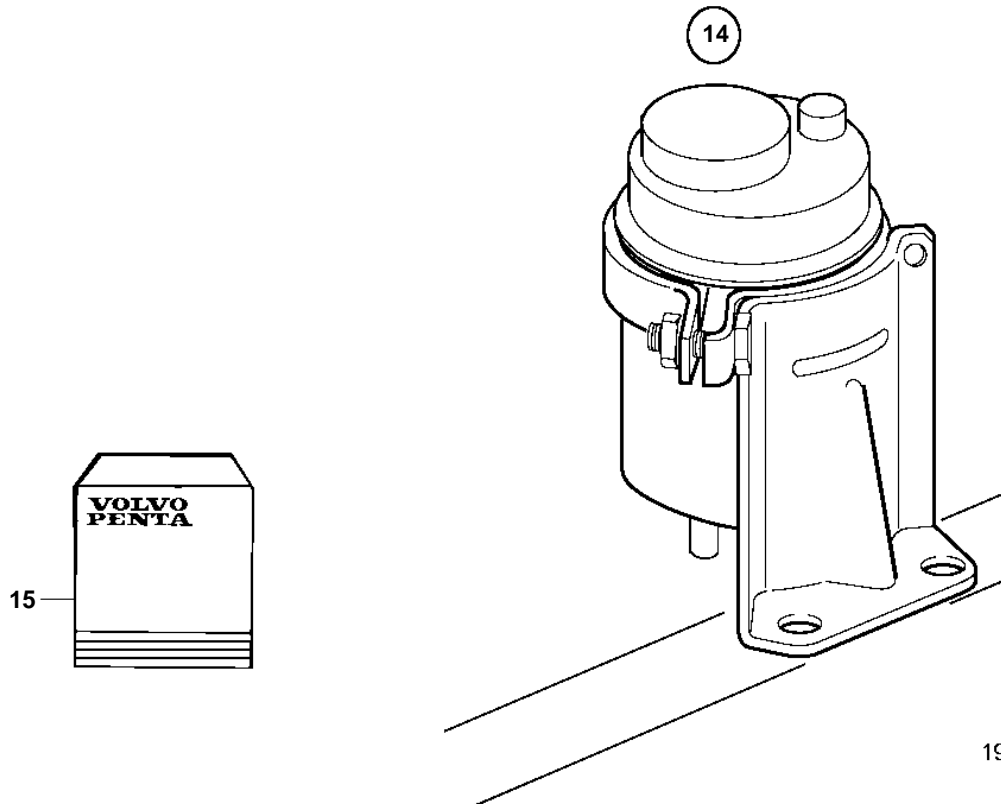

D12C-A MP, D12D-A MP, D12D-B MP, D12D-A MH, D12D-B MH

19279

D12C-A MP, D12D-A MP, D12D-B MP, D12D-A MH, D12D-B MH

REF	PART NO.	QTY	DESCRIPTION	SEE SEC.	NOTES
1	3172488	1	Oil pump Comps. not spec.		
2	8170423	1	· Gear		
3	20367040	1	· Lock nut		
4	925256	1	O-ring		
5	946472	2	Screw		
6	3987505	1	Tube		
7	190714	1	Hollow screw		
8	948884	2	Washer		
9	1598185	1	Nipple		
10	191620	1	Hollow screw		
11	977937	2	Gasket		
12	961667	2	Hose clamp		
13	8157557	X	Hose		L=2000mm
14	872137	1	Tank		(1592945)
				4408	
15	276140	1	Gasket kit, hydraulic pump		
	3090436	1	Rotor kit		