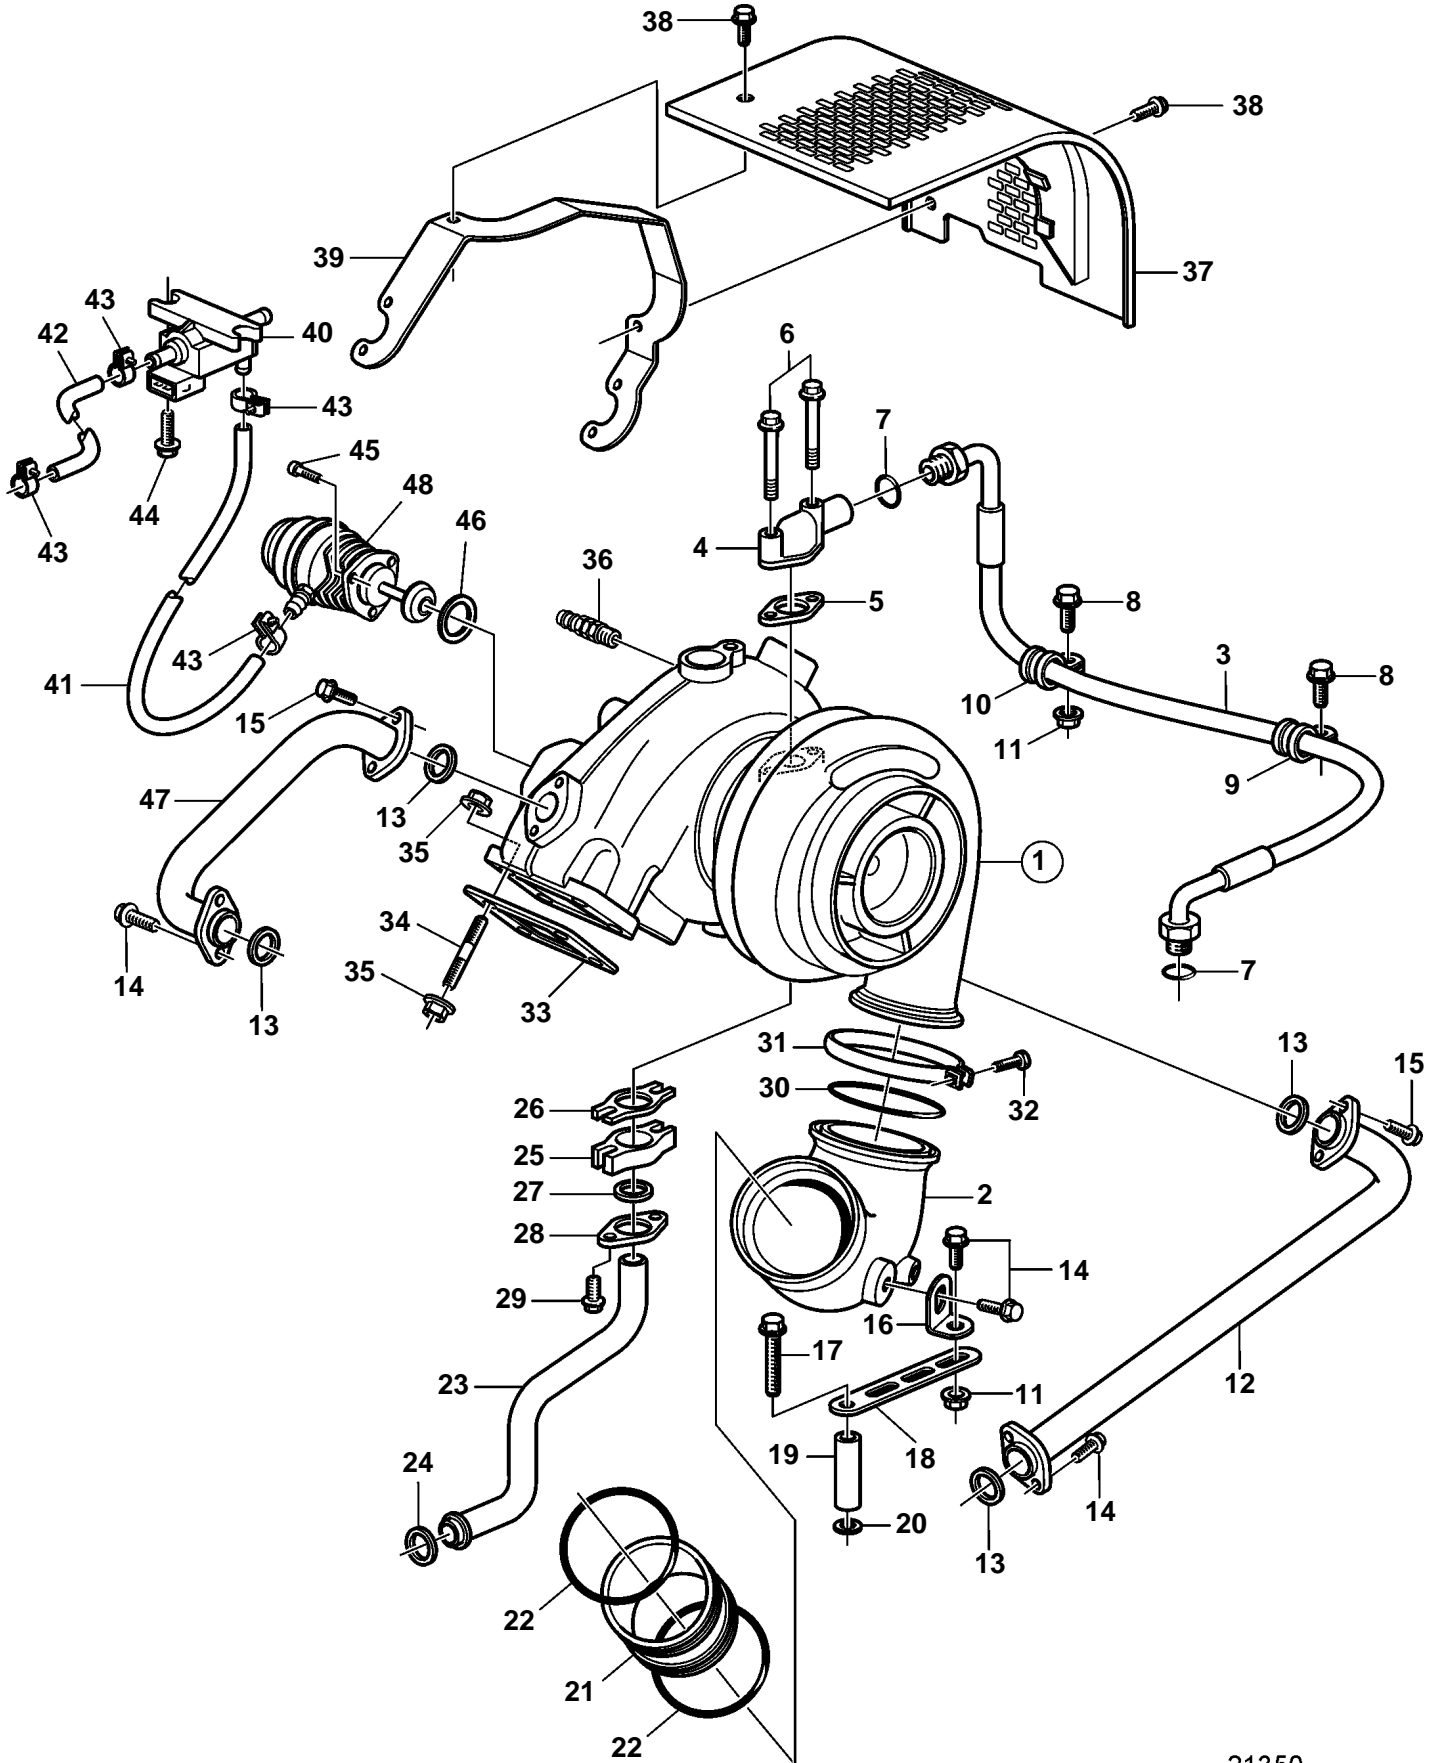

D12D-B MP

D12D-B MP

REF	PART NO.	QTY	DESCRIPTION	NOTES
1	3802155	1	Turbocharger, exch	
2	3840357	1	Charge air pipe	
3	3828741	1	Oil hose	
4	8192268	1	Flange	
5	420641	1	Gasket	
6	946470	2	Flange screw	
	976971	1	O-ring	
8	946441	2	Screw	
9	942810	1	Clamp	
10	949747	1	Clamp	
11	945408	2	Flange nut	
12	3818722	1	Coolant pipe	
13	862637	4	Gasket	
14	946440	4	Flange screw	
15	945444	4	Flange screw	
16	965553	1	Bracket	
17	965196	1	Screw	
18	965545	1	Bracket	
19	3978600	1	Spacer	
20	955897	1	Washer	
21	1661276	1	Intermediate pipe	
22	3825197	2	Sealing ring	
23	3818461	1	Oil return pipe	
24	1547255	1	Sealing ring	
25	8148729	1	Connector	
26	470993	1	Gasket	
27	469601	1	Sealing ring	
28	469543	1	Flange	
29	947760	2	Flange screw	
30	1675066	1	Sealing ring	
31	1676424	1	Clamp	
32	965212	1	Screw	
33	470939	1	Gasket	
34	980868	4	Stud	
35	471622	8	Nut	
36	966871	1	Tap	
37	3818873	1	Heat shield	
38	947107	2	Flange screw	
39	3818869	1	Bracket	
40	3819161	1	Solenoid valve	
41	1266870	X	Hose	L=400mm
42	1266870	X	Hose	L=1650mm
43	975269	4	Hose clamp	
44	969407	2	Screw	
45		3	Screw	
46		1	Gasket	
47	3818725	1	Coolant pipe	
48	3819161	1	Solenoid valve	