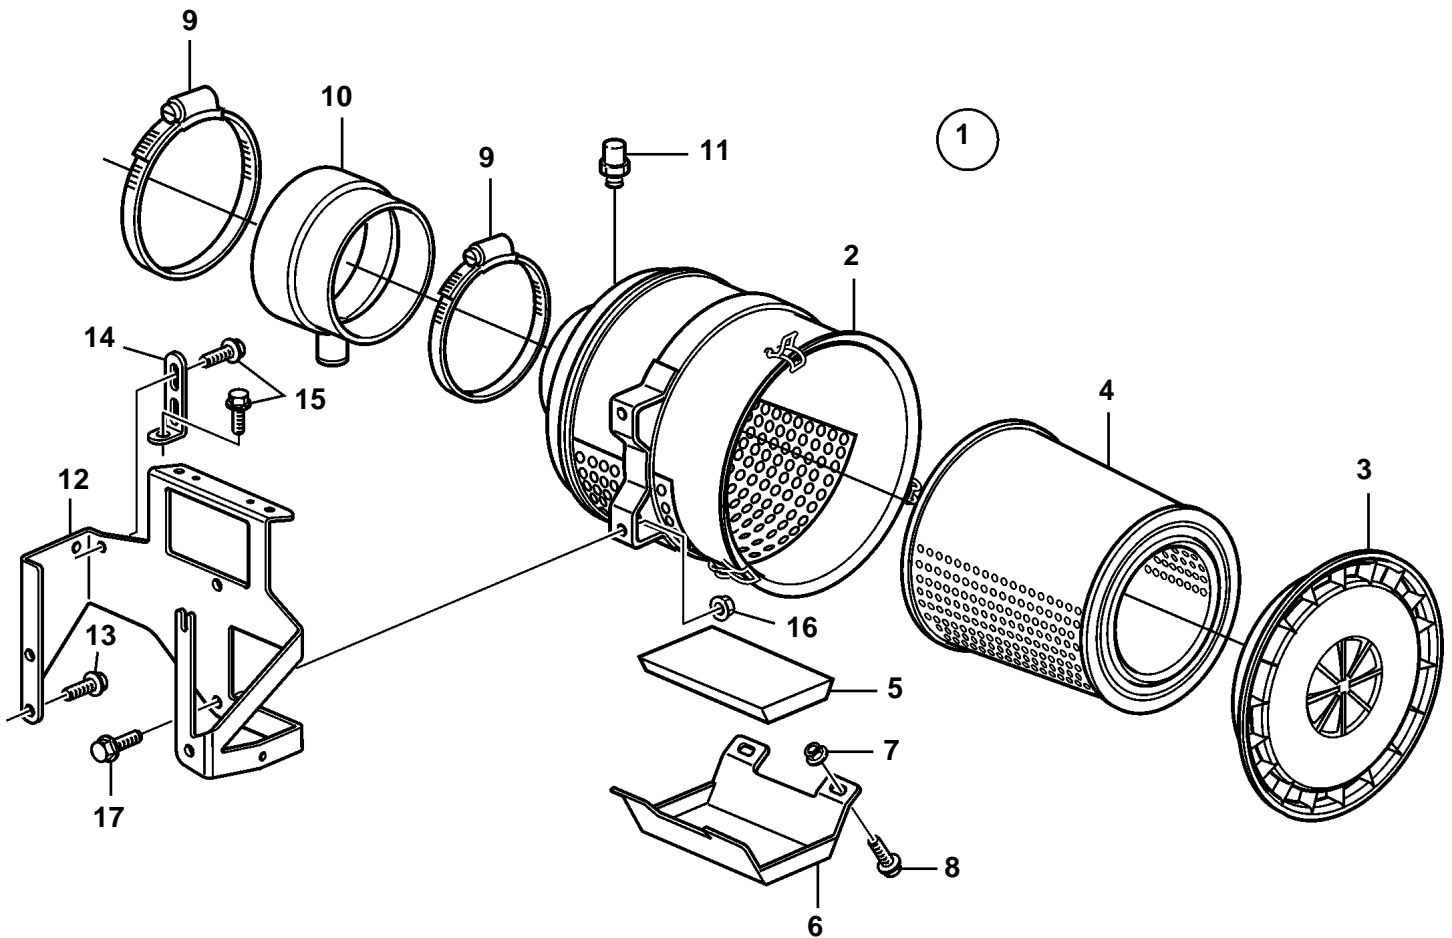

D12D-B MP

21384

D12D-B MP

REF	PART NO.	QTY	DESCRIPTION	NOTES
1	3828568	1	Air filter	
2		1	· Filter housing	
3		1	· Cover	
4	3828811	1	· Filter insert	
5	3830197	1	Oil catcher	
6	3830166	1	Oil trap	
7	963105	4	Nut	
8	967949	4	Screw	
9	961907	2	Hose clamp	
10	3588023	1	Rubber collar	
11	3828765	1	Pressure drop indica	(842037)
12	3818425	1	Bracket	
13	946472	2	Screw	
14	965562	1	Bracket	
15	946440	2	Flange screw	
16	945408	2	Flange nut	
17	946173	2	Flange screw	