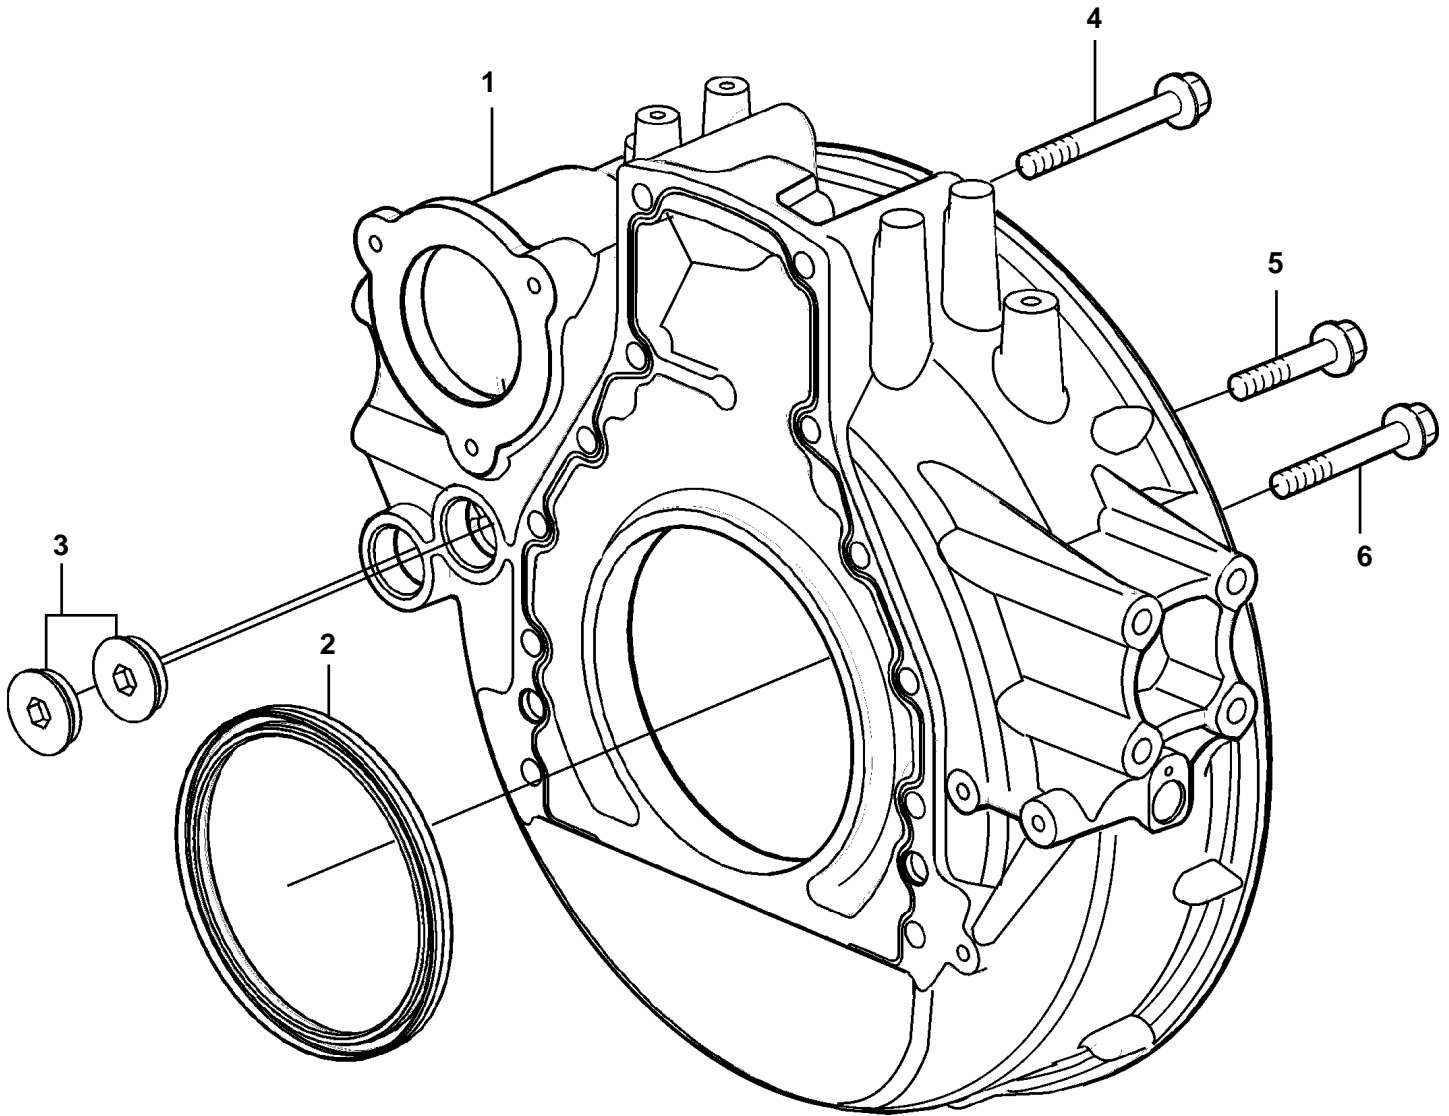

D12C-A MP, D12D-A MP, D12D-B MP

17734

D12C-A MP, D12D-A MP, D12D-B MP

REF	PART NO.	QTY	DESCRIPTION	NOTES
1	3827078	1	Flywheel housing	
2	1543896	1	Sealing ring	(20441481)
3	467367	2	Plug	
4	966371	2	Flange screw	L=140mm
5	966364	8	Flange screw	L=70mm
6	966366	2	Flange screw	L=90mm