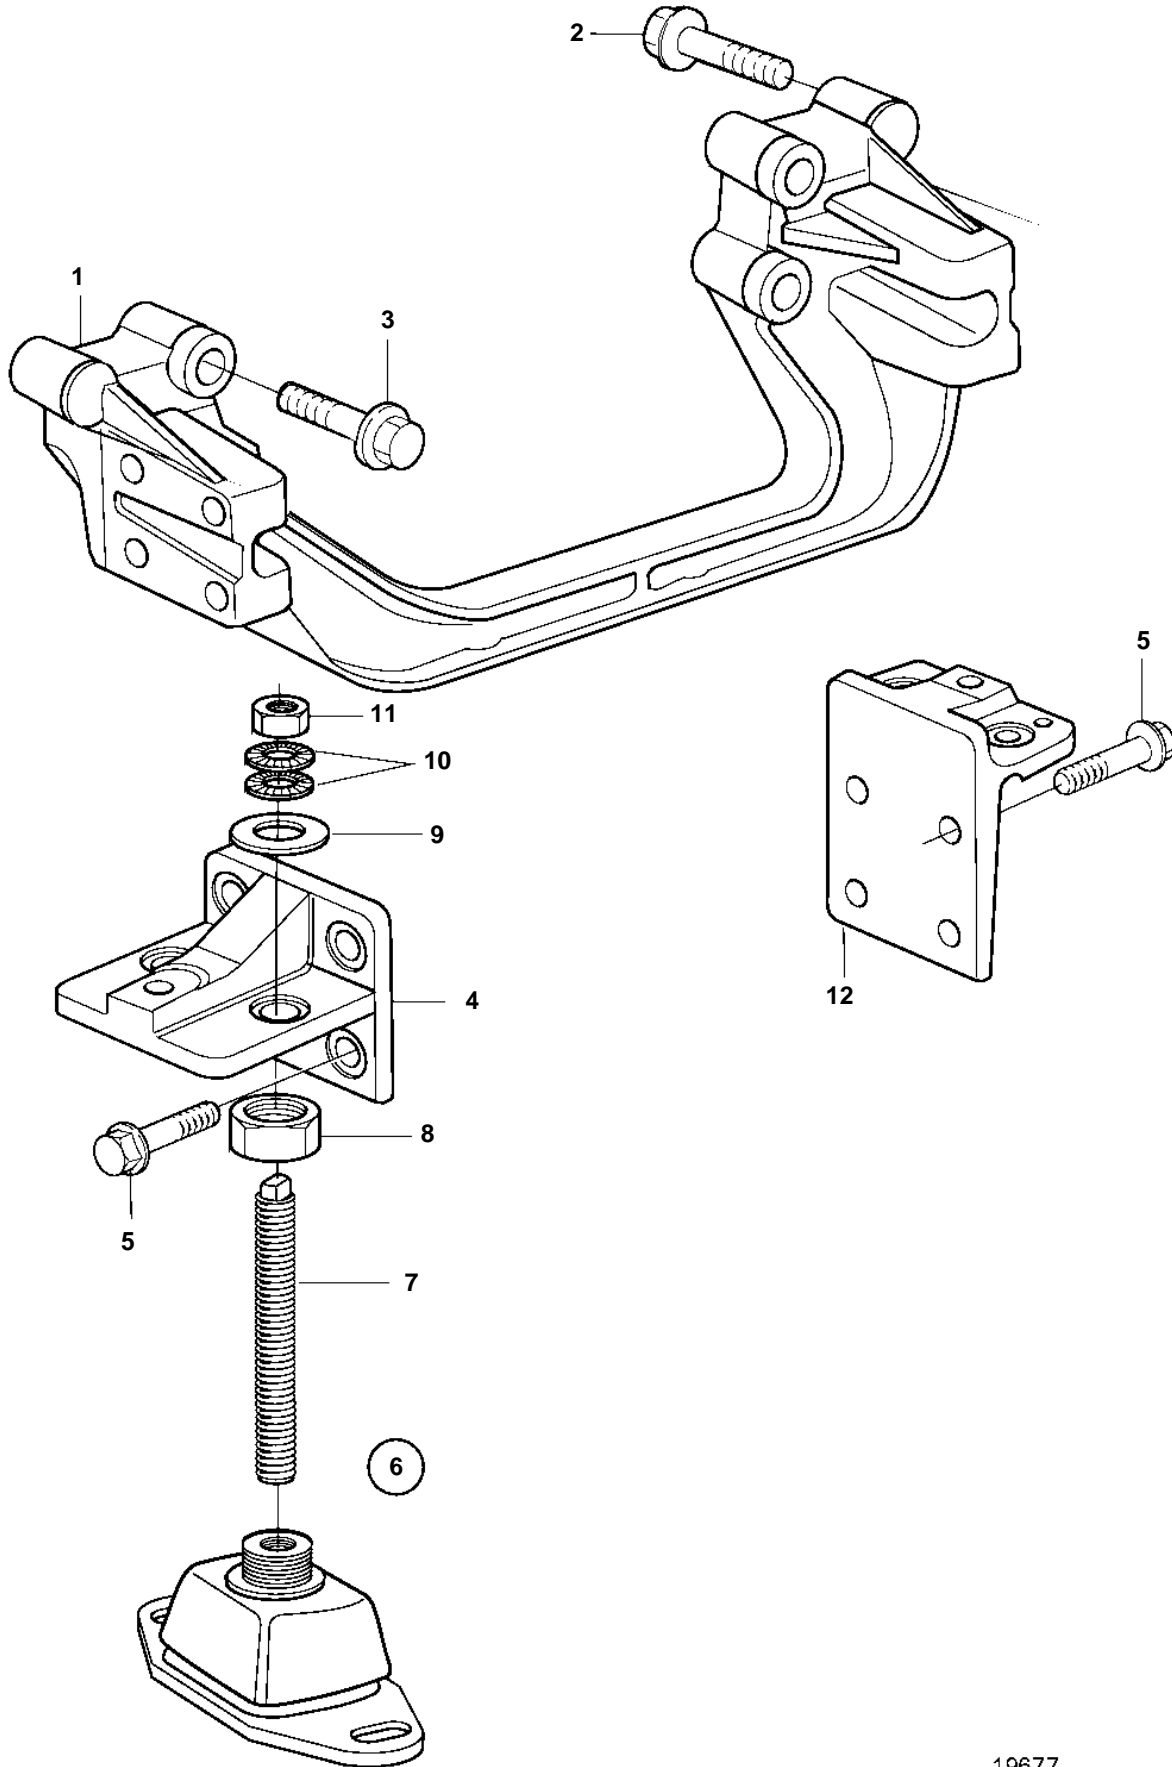

D12C-A MP, D12D-A MP, D12D-B MP, D12D-A MH, D12D-B MH

D12C-A MP, D12D-A MP, D12D-B MP, D12D-A MH, D12D-B MH

REF	PART NO.	QTY	DESCRIPTION	NOTES
1	865410	1	Engine mountings	
2	975120	4	Flange screw	
3	967786	4	Flange screw	
4	3832659	2	Engine mountings, front	
5	968435	8	Flange screw	
6	3836700	4	Rubber cushion	(3827434)
7	3828724	1	· Adjusting screw	
8	3836667	1	· Nut	
9	120224	1	· Washer	
10	847766	1	· Lock washer	
11	955786	1	· Nut	
12	3832439	2	Engine mountings, rear	Only mounted in flywheel housing on D12C-A MP, D12D-A MP.