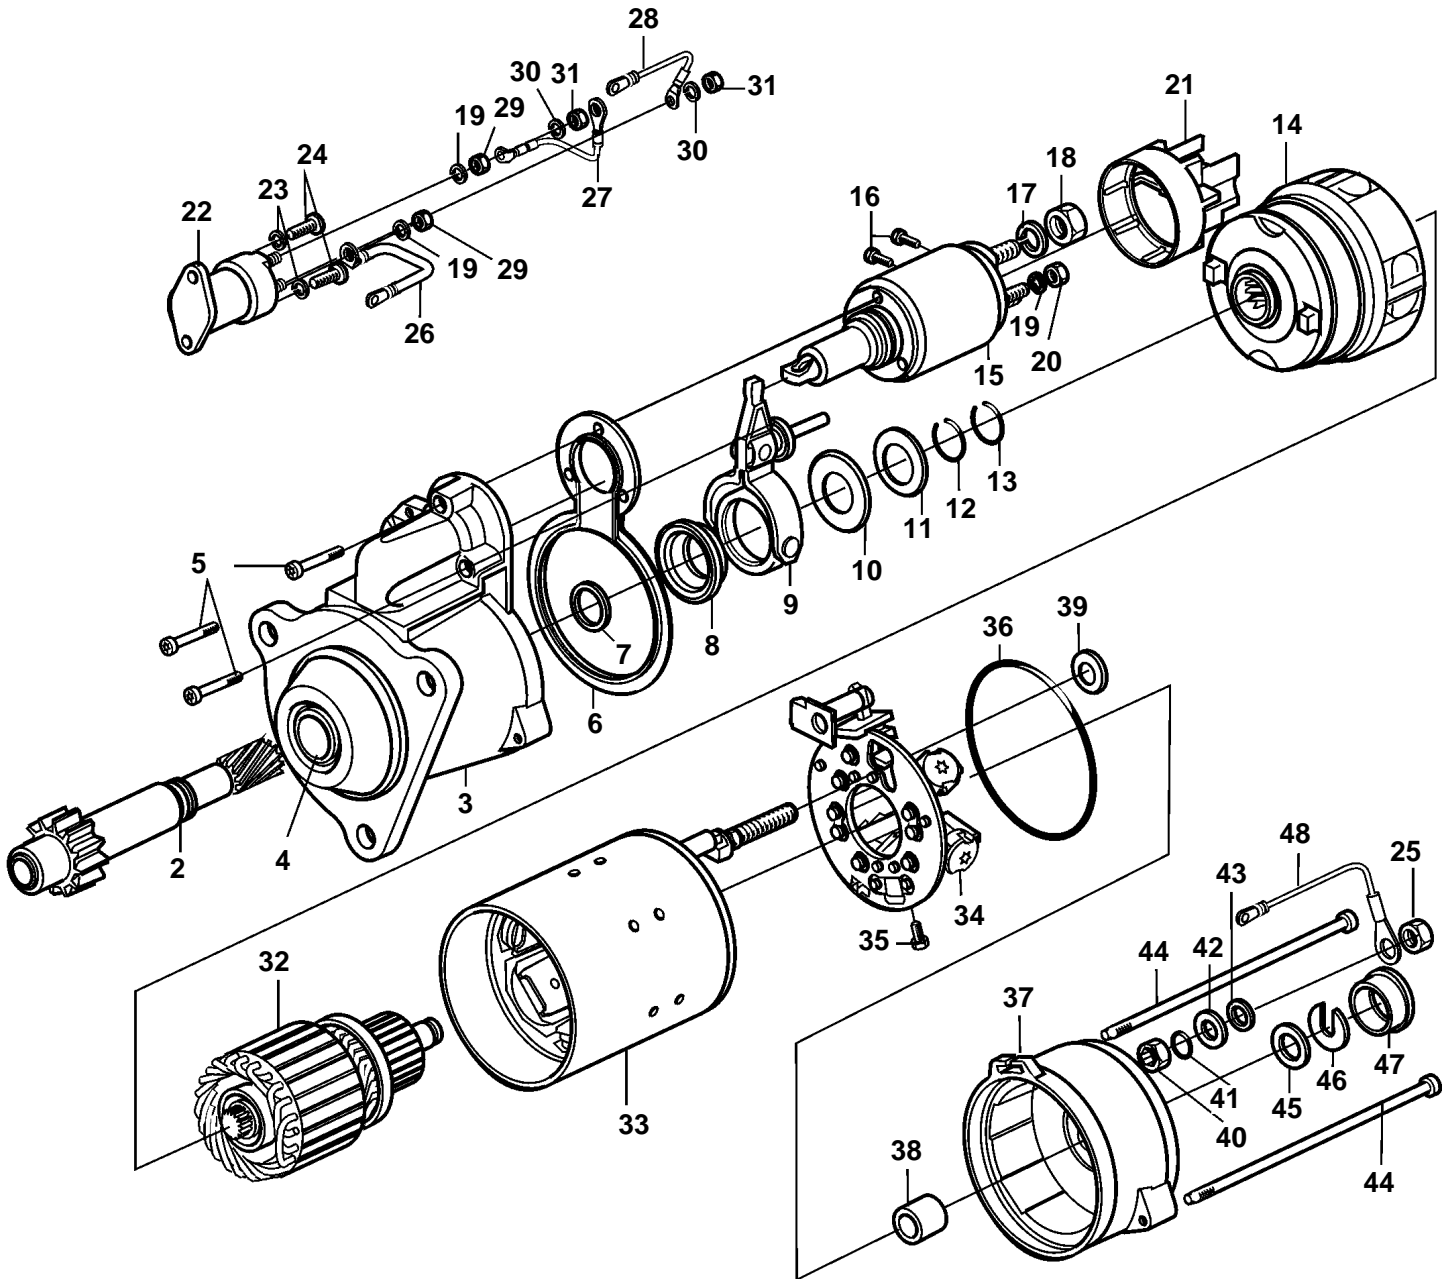

1

19322

REF	PART NO.	QTY	DESCRIPTION	NOTES
1	874385	1	Starter motor	
	3803583	1	Starter motor, exch	Exchange unit
2	874355	1	• Starter pinion	
3	874350	1	• Bearing housing	
4		1	• • Sealing ring	
5		3	• Screw	
6		1	• Gasket	
7		1	• Washer	
8		1	• Washer	
9	874349	1	• Lever	
10		1	• Washer	
11		1	• Washer	
12		1	• Lock ring	
13		1	• Lock ring	
14	874352	1	• Gear	
15	874347	1	• Solenoid	
16		2	• Screw	
17		2	• Spring washer	
18		2	• Nut	
19		3	• Spring washer	
20		1	• Nut	
21		1	• Protecting casing	
22		1	• Relay	
23		2	• Spring washer	
24		2	• Screw	
25			• Nut	
26		1	• Cable	
27		1	• Cable	
28		1	• Cable	
29		2	• Nut	
30		2	• Spring washer	
31		2	• Nut	
32	874351	1	• Rotor	
33	874353	1	• Field winding	
34	874354	1	• Brush retainer	
35		1	• Screw	
36		1	• O-ring	
37	874356	1	• Commutator bearing	
38		1	• • Bearing bushing	
39		1	• Washer	
40		1	• Insulating sleeve	
41		1	• Gasket	
42		1	• Insulating washer	
43		1	• Washer	
44		2	• Screw	
45		1	• Washer	
46		1	• Lock washer	
47		1	• Protecting casing	
48		1	• Cable	