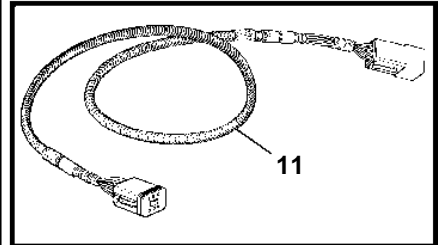

D12D-A MP, D12D-B MH

D12D-A MP, D12D-B MH

REF	PART NO.	QTY	DESCRIPTION	SEE SEC.	NOTES
1	881827	1	Display		
2	830928	4	Stud		
3	830930	4	Nut		
4	830929	1	Cover		
5	881785	1	Cable kit		
6	881829	1	Resistor		
7	881786	1	Cable kit		
8	977184	1	Tab housing		
9	20374662	1	Relay		
10	874752	1	Cable kit		L=1,5m. Not used as EVC bus cable extension.
11	874779	1	Extension cable		L=3,0m
	874780	1	Extension cable		L=5,0m
	874781	1	Extension cable		L=7,0m
	874782	1	Extension cable		L=9,0m
	874783	1	Extension cable		L=11m
	874789	1	Cable kit		L=5,0m. PCU-HCU, 6 pole.
	889550	1	Cable		L=7,0m. PCU-HCU, 6 pole.
	889551	1	Cable		L=9,0m. PCU-HCU, 6 pole.
	889552	1	Cable		L=11m. PCU-HCU, 6 pole.
	888013	1	Cable		L=13m. PCU-HCU, 6 pole.
12	874818	1	Wiring harness		L=5,0m. Engine-PCU cable.
13	874676	1	Cable kit		L=1,5m. EVC control lever cable, 6-pole.
14	874784	1	Cable kit		L=0,5m. T-connector bus cable, 6-pole.
15	872625	1	Lock cylinder set		Kit with 2 key switch with identical key.
	864277	1	Starter switch		
16	859955	1	· Plastic nut		
17	859953	1	· Key		State key code when ordering.
			· Bulletin 49-30	49-30-EN	Key P/N 859953
18	881849	1	Wiring harness, starter switch		L=1,0m
19	888006	X	Control unit, not programmed		HCU. Software ordered separatly or downloaded with VODIA.
	3586261	X	Update	SO	Warehouse programming. This p/n can not be ordered, but will be used for invoicing.
	3586259	X	Update	SO	Vodia-programming. This p/n can not be ordered, but will be used for invoicing.
	888005	X	Control unit, not programmed		PCU. Software ordered separatly or downloaded with VODIA.
	3586267	X	Update	SO	Warehouse programming. This p/n can not be ordered, but will be used for invoicing.
	3586266	X	Update	SO	Vodia-programming. This p/n can not be ordered, but will be used for invoicing.
20	874785	1	Cable kit		Synchronicing cabel for twin installation. 12 pole.
21	874414	1	Extension cable		Extension cable, 8-pole HCU-EVC control panel.