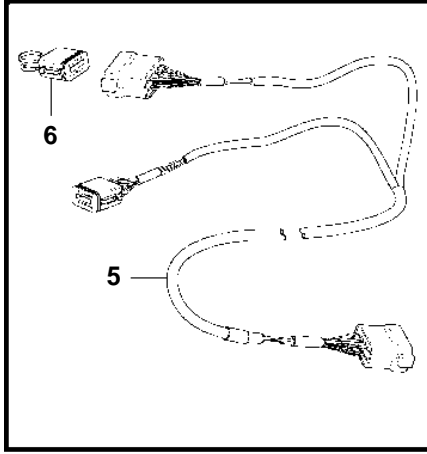

D12D-A MP, D12D-B MH

D12D-A MP, D12D-B MH

REF	PART NO.	QTY	DESCRIPTION	SEE SEC.	NOTES
1	881827	1	Display		
2	830928	4	Stud		
3	830930	4	Nut		
4	830929	1	Cover		
5	881785	1	Cable kit		
6	881829	1	Resistor		
7	881786	1	Cable kit		
8	977184	1	Tab housing		
9	20374662	1	Relay		
10	874752	1	Cable kit		L=1,5m. Not used as EVC bus cable extension.
11	874779	1	Extension cable		L=3,0m
	874780	1	Extension cable		L=5,0m
	874781	1	Extension cable		L=7,0m
	874782	1	Extension cable		L=9,0m
	874783	1	Extension cable		L=11m
	874789	1	Cable kit		L=5,0m. PCU-HCU, 6 pole.
	889550	1	Cable		L=7,0m. PCU-HCU, 6 pole.
	889551	1	Cable		L=9,0m. PCU-HCU, 6 pole.
	889552	1	Cable		L=11m. PCU-HCU, 6 pole.
	888013	1	Cable		L=13m. PCU-HCU, 6 pole.
12	874818	1	Wiring harness		L=5,0m. Engine-PCU cable.
13	874676	1	Cable kit		L=1,5m. EVC control lever cable, 6-pole.
14	874784	1	Cable kit		L=0,5m. T-connector bus cable, 6-pole.
15	872625	1	Lock cylinder set		Kit with 2 key switch with identical key.
	864277	1	Starter switch		
16	859955	1	· Plastic nut		
17	859953	1	· Key		State key code when ordering.
			· Bulletin 49-30	49-30-EN	Key P/N 859953
18	881849	1	Wiring harness, starter switch		L=1,0m
19	888006	X	Control unit, not programmed		HCU. Software ordered separatly or downloaded with VODIA.
	3586261	X	Update	SO	Warehouse programming. This p/n can not be ordered, but will be used for invoicing.
	3586259	X	Update	SO	Vodia-programming. This p/n can not be ordered, but will be used for invoicing.
	888005	X	Control unit, not programmed		PCU. Software ordered separatly or downloaded with VODIA.
	3586267	X	Update	SO	Warehouse programming. This p/n can not be ordered, but will be used for invoicing.
	3586266	X	Update	SO	Vodia-programming. This p/n can not be ordered, but will be used for invoicing.
20	874785	1	Cable kit		Synchronicing cabel for twin installation. 12 pole.
21	874414	1	Extension cable		Extension cable, 8-pole HCU-EVC control panel.