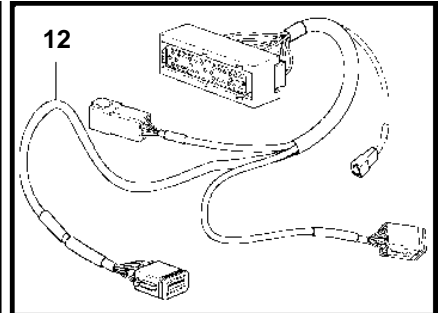

D12D-A MP, D12D-B MH

D12D-A MP, D12D-B MH

REF	PART NO.	QTY	DESCRIPTION	SEE SEC.	NOTES
1	881827	1	Display		
2	830928	4	Stud		
3	830930	4	Nut		
4	830929	1	Cover		
5	881785	1	Cable kit		
6	881829	1	Resistor		
7	881786	1	Cable kit		
8	977184	1	Tab housing		
9	20374662	1	Relay		
10	874752	1	Cable kit		L=1,5m. Not used as EVC bus cable extension.
11	874779	1	Extension cable		L=3,0m
	874780	1	Extension cable		L=5,0m
	874781	1	Extension cable		L=7,0m
	874782	1	Extension cable		L=9,0m
	874783	1	Extension cable		L=11m
	874789	1	Cable kit		L=5,0m. PCU-HCU, 6 pole.
	889550	1	Cable		L=7,0m. PCU-HCU, 6 pole.
	889551	1	Cable		L=9,0m. PCU-HCU, 6 pole.
	889552	1	Cable		L=11m. PCU-HCU, 6 pole.
	888013	1	Cable		L=13m. PCU-HCU, 6 pole.
12	874818	1	Wiring harness		L=5,0m. Engine-PCU cable.
13	874676	1	Cable kit		L=1,5m. EVC control lever cable, 6-pole.
14	874784	1	Cable kit		L=0,5m. T-connector bus cable, 6-pole.
15	872625	1	Lock cylinder set		Kit with 2 key switch with identical key.
	864277	1	Starter switch		
16	859955	1	· Plastic nut		
17	859953	1	· Key		State key code when ordering.
			· Bulletin 49-30	49-30-EN	Key P/N 859953
18	881849	1	Wiring harness, starter switch		L=1,0m
19	888006	X	Control unit, not programmed		HCU. Software ordered separatly or downloaded with VODIA.
	3586261	X	Update	SO	Warehouse programming. This p/n can not be ordered, but will be used for invoicing.
	3586259	X	Update	SO	Vodia-programming. This p/n can not be ordered, but will be used for invoicing.
	888005	X	Control unit, not programmed		PCU. Software ordered separatly or downloaded with VODIA.
	3586267	X	Update	SO	Warehouse programming. This p/n can not be ordered, but will be used for invoicing.
	3586266	X	Update	SO	Vodia-programming. This p/n can not be ordered, but will be used for invoicing.
20	874785	1	Cable kit		Synchronicing cabel for twin installation. 12 pole.
21	874414	1	Extension cable		Extension cable, 8-pole HCU-EVC control panel.