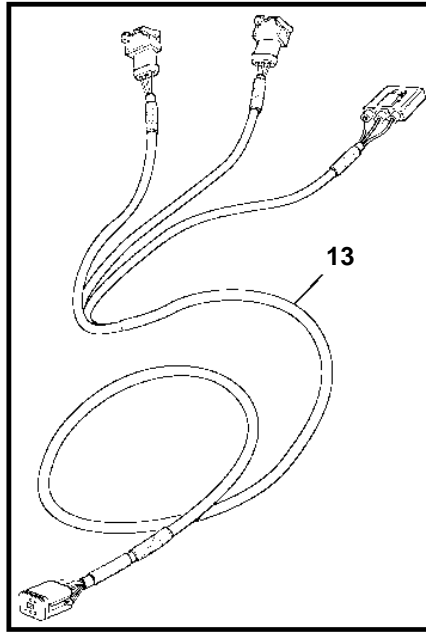

D12D-A MP, D12D-B MH

D12D-A MP, D12D-B MH

REF	PART NO.	QTY	DESCRIPTION	SEE SEC.	NOTES
1	881827	1	Display		
2	830928	4	Stud		
3	830930	4	Nut		
4	830929	1	Cover		
5	881785	1	Cable kit		
6	881829	1	Resistor		
7	881786	1	Cable kit		
8	977184	1	Tab housing		
9	20374662	1	Relay		
10	874752	1	Cable kit		L=1,5m. Not used as EVC bus cable extension.
11	874779	1	Extension cable		L=3,0m
	874780	1	Extension cable		L=5,0m
	874781	1	Extension cable		L=7,0m
	874782	1	Extension cable		L=9,0m
	874783	1	Extension cable		L=11m
	874789	1	Cable kit		L=5,0m. PCU-HCU, 6 pole.
	889550	1	Cable		L=7,0m. PCU-HCU, 6 pole.
	889551	1	Cable		L=9,0m. PCU-HCU, 6 pole.
	889552	1	Cable		L=11m. PCU-HCU, 6 pole.
	888013	1	Cable		L=13m. PCU-HCU, 6 pole.
12	874818	1	Wiring harness		L=5,0m. Engine-PCU cable.
13	874676	1	Cable kit		L=1,5m. EVC control lever cable, 6-pole.
14	874784	1	Cable kit		L=0,5m. T-connector bus cable, 6-pole.
15	872625	1	Lock cylinder set		Kit with 2 key switch with identical key.
	864277	1	Starter switch		
16	859955	1	· Plastic nut		
17	859953	1	· Key		State key code when ordering.
			· Bulletin 49-30	49-30-EN	Key P/N 859953
18	881849	1	Wiring harness, starter switch		L=1,0m
19	888006	X	Control unit, not programmed		HCU. Software ordered separatly or downloaded with VODIA.
	3586261	X	Update	SO	Warehouse programming. This p/n can not be ordered, but will be used for invoicing.
	3586259	X	Update	SO	Vodia-programming. This p/n can not be ordered, but will be used for invoicing.
	888005	X	Control unit, not programmed		PCU. Software ordered separatly or downloaded with VODIA.
	3586267	X	Update	SO	Warehouse programming. This p/n can not be ordered, but will be used for invoicing.
	3586266	X	Update	SO	Vodia-programming. This p/n can not be ordered, but will be used for invoicing.
20	874785	1	Cable kit		Synchronicing cabel for twin installation. 12 pole.
21	874414	1	Extension cable		Extension cable, 8-pole HCU-EVC control panel.