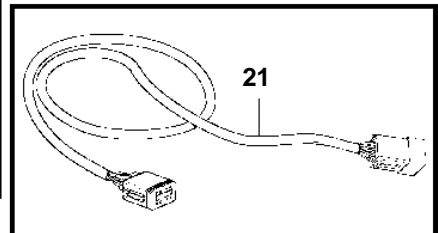

D12D-A MP, D12D-B MH

D12D-A MP, D12D-B MH

REF	PART NO.	QTY	DESCRIPTION	SEE SEC.	NOTES
1	881827	1	Display		
2	830928	4	Stud		
3	830930	4	Nut		
4	830929	1	Cover		
5	881785	1	Cable kit		
6	881829	1	Resistor		
7	881786	1	Cable kit		
8	977184	1	Tab housing		
9	20374662	1	Relay		
10	874752	1	Cable kit		L=1,5m. Not used as EVC bus cable extension.
11	874779	1	Extension cable		L=3,0m
	874780	1	Extension cable		L=5,0m
	874781	1	Extension cable		L=7,0m
	874782	1	Extension cable		L=9,0m
	874783	1	Extension cable		L=11m
	874789	1	Cable kit		L=5,0m. PCU-HCU, 6 pole.
	889550	1	Cable		L=7,0m. PCU-HCU, 6 pole.
	889551	1	Cable		L=9,0m. PCU-HCU, 6 pole.
	889552	1	Cable		L=11m. PCU-HCU, 6 pole.
	888013	1	Cable		L=13m. PCU-HCU, 6 pole.
12	874818	1	Wiring harness		L=5,0m. Engine-PCU cable.
13	874676	1	Cable kit		L=1,5m. EVC control lever cable, 6-pole.
14	874784	1	Cable kit		L=0,5m. T-connector bus cable, 6-pole.
15	872625	1	Lock cylinder set		Kit with 2 key switch with identical key.
	864277	1	Starter switch		
16	859955	1	· Plastic nut		
17	859953	1	· Key		State key code when ordering.
			· Bulletin 49-30	49-30-EN	Key P/N 859953
18	881849	1	Wiring harness, starter switch		L=1,0m
19	888006	X	Control unit, not programmed		HCU. Software ordered separatly or downloaded with VODIA.
	3586261	X	Update	SO	Warehouse programming. This p/n can not be ordered, but will be used for invoicing.
	3586259	X	Update	SO	Vodia-programming. This p/n can not be ordered, but will be used for invoicing.
	888005	X	Control unit, not programmed		PCU. Software ordered separatly or downloaded with VODIA.
	3586267	X	Update	SO	Warehouse programming. This p/n can not be ordered, but will be used for invoicing.
	3586266	X	Update	SO	Vodia-programming. This p/n can not be ordered, but will be used for invoicing.
20	874785	1	Cable kit		Synchronicing cabel for twin installation. 12 pole.
21	874414	1	Extension cable		Extension cable, 8-pole HCU-EVC control panel.