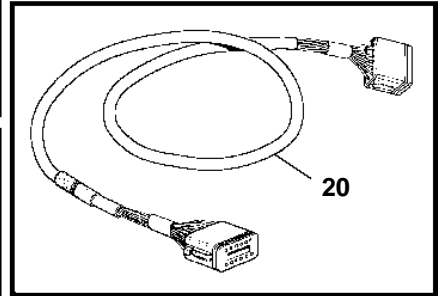

D12D-A MP, D12D-B MH

D12D-A MP, D12D-B MH

REF	PART NO.	QTY	DESCRIPTION	SEE SEC.	NOTES
1	881827	1	Display		
2	830928	4	Stud		
3	830930	4	Nut		
4	830929	1	Cover		
5	881785	1	Cable kit		
6	881829	1	Resistor		
7	881786	1	Cable kit		
8	977184	1	Tab housing		
9	20374662	1	Relay		
10	874752	1	Cable kit		L=1,5m. Not used as EVC bus cable extension.
11	874779	1	Extension cable		L=3,0m
	874780	1	Extension cable		L=5,0m
	874781	1	Extension cable		L=7,0m
	874782	1	Extension cable		L=9,0m
	874783	1	Extension cable		L=11m
	874789	1	Cable kit		L=5,0m. PCU-HCU, 6 pole.
	889550	1	Cable		L=7,0m. PCU-HCU, 6 pole.
	889551	1	Cable		L=9,0m. PCU-HCU, 6 pole.
	889552	1	Cable		L=11m. PCU-HCU, 6 pole.
	888013	1	Cable		L=13m. PCU-HCU, 6 pole.
12	874818	1	Wiring harness		L=5,0m. Engine-PCU cable.
13	874676	1	Cable kit		L=1,5m. EVC control lever cable, 6-pole.
14	874784	1	Cable kit		L=0,5m. T-connector bus cable, 6-pole.
15	872625	1	Lock cylinder set		Kit with 2 key switch with identical key.
	864277	1	Starter switch		
16	859955	1	· Plastic nut		
17	859953	1	· Key		State key code when ordering.
			· Bulletin 49-30	49-30-EN	Key P/N 859953
18	881849	1	Wiring harness, starter switch		L=1,0m
19	888006	X	Control unit, not programmed		HCU. Software ordered separatly or downloaded with VODIA.
	3586261	X	Update	SO	Warehouse programming. This p/n can not be ordered, but will be used for invoicing.
	3586259	X	Update	SO	Vodia-programming. This p/n can not be ordered, but will be used for invoicing.
	888005	X	Control unit, not programmed		PCU. Software ordered separatly or downloaded with VODIA.
	3586267	X	Update	SO	Warehouse programming. This p/n can not be ordered, but will be used for invoicing.
	3586266	X	Update	SO	Vodia-programming. This p/n can not be ordered, but will be used for invoicing.
20	874785	1	Cable kit		Synchronicing cabel for twin installation. 12 pole.
21	874414	1	Extension cable		Extension cable, 8-pole HCU-EVC control panel.