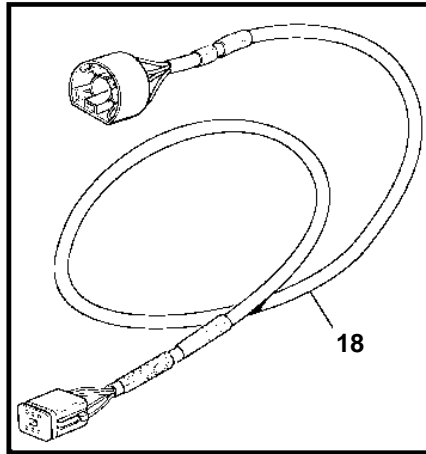

D12D-A MP, D12D-B MH

D12D-A MP, D12D-B MH

REF	PART NO.	QTY	DESCRIPTION	SEE SEC.	NOTES
1	881827	1	Display		
2	830928	4	Stud		
3	830930	4	Nut		
4	830929	1	Cover		
5	881785	1	Cable kit		
6	881829	1	Resistor		
7	881786	1	Cable kit		
8	977184	1	Tab housing		
9	20374662	1	Relay		
10	874752	1	Cable kit		L=1,5m. Not used as EVC bus cable extension.
11	874779	1	Extension cable		L=3,0m
	874780	1	Extension cable		L=5,0m
	874781	1	Extension cable		L=7,0m
	874782	1	Extension cable		L=9,0m
	874783	1	Extension cable		L=11m
	874789	1	Cable kit		L=5,0m. PCU-HCU, 6 pole.
	889550	1	Cable		L=7,0m. PCU-HCU, 6 pole.
	889551	1	Cable		L=9,0m. PCU-HCU, 6 pole.
	889552	1	Cable		L=11m. PCU-HCU, 6 pole.
	888013	1	Cable		L=13m. PCU-HCU, 6 pole.
12	874818	1	Wiring harness		L=5,0m. Engine-PCU cable.
13	874676	1	Cable kit		L=1,5m. EVC control lever cable, 6-pole.
14	874784	1	Cable kit		L=0,5m. T-connector bus cable, 6-pole.
15	872625	1	Lock cylinder set		Kit with 2 key switch with identical key.
	864277	1	Starter switch		
16	859955	1	· Plastic nut		
17	859953	1	· Key		State key code when ordering.
			· Bulletin 49-30	49-30-EN	Key P/N 859953
18	881849	1	Wiring harness, starter switch		L=1,0m
19	888006	X	Control unit, not programmed		HCU. Software ordered separatly or downloaded with VODIA.
	3586261	X	Update	SO	Warehouse programming. This p/n can not be ordered, but will be used for invoicing.
	3586259	X	Update	SO	Vodia-programming. This p/n can not be ordered, but will be used for invoicing.
	888005	X	Control unit, not programmed		PCU. Software ordered separatly or downloaded with VODIA.
	3586267	X	Update	SO	Warehouse programming. This p/n can not be ordered, but will be used for invoicing.
	3586266	X	Update	SO	Vodia-programming. This p/n can not be ordered, but will be used for invoicing.
20	874785	1	Cable kit		Synchronicing cabel for twin installation. 12 pole.
21	874414	1	Extension cable		Extension cable, 8-pole HCU-EVC control panel.