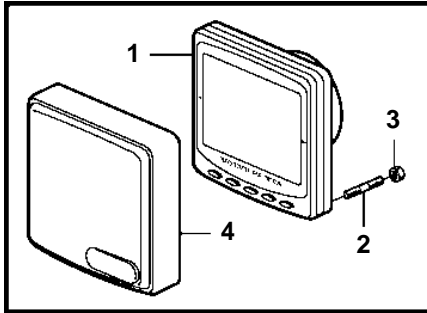

D12D-A MP, D12D-B MH

D12D-A MP, D12D-B MH

REF	PART NO.	QTY	DESCRIPTION	SEE SEC.	NOTES
1	881827	1	Display		
2	830928	4	Stud		
3	830930	4	Nut		
4	830929	1	Cover		
5	881785	1	Cable kit		
6	881829	1	Resistor		
7	881786	1	Cable kit		
8	977184	1	Tab housing		
9	20374662	1	Relay		
10	874752	1	Cable kit		L=1,5m. Not used as EVC bus cable extension.
11	874779	1	Extension cable		L=3,0m
	874780	1	Extension cable		L=5,0m
	874781	1	Extension cable		L=7,0m
	874782	1	Extension cable		L=9,0m
	874783	1	Extension cable		L=11m
	874789	1	Cable kit		L=5,0m. PCU-HCU, 6 pole.
	889550	1	Cable		L=7,0m. PCU-HCU, 6 pole.
	889551	1	Cable		L=9,0m. PCU-HCU, 6 pole.
	889552	1	Cable		L=11m. PCU-HCU, 6 pole.
	888013	1	Cable		L=13m. PCU-HCU, 6 pole.
12	874818	1	Wiring harness		L=5,0m. Engine-PCU cable.
13	874676	1	Cable kit		L=1,5m. EVC control lever cable, 6-pole.
14	874784	1	Cable kit		L=0,5m. T-connector bus cable, 6-pole.
15	872625	1	Lock cylinder set		Kit with 2 key switch with identical key.
	864277	1	Starter switch		
16	859955	1	· Plastic nut		
17	859953	1	· Key		State key code when ordering.
			· Bulletin 49-30	49-30-EN	Key P/N 859953
18	881849	1	Wiring harness, starter switch		L=1,0m
19	888006	X	Control unit, not programmed		HCU. Software ordered separatly or downloaded with VODIA.
	3586261	X	Update	SO	Warehouse programming. This p/n can not be ordered, but will be used for invoicing.
	3586259	X	Update	SO	Vodia-programming. This p/n can not be ordered, but will be used for invoicing.
	888005	X	Control unit, not programmed		PCU. Software ordered separatly or downloaded with VODIA.
	3586267	X	Update	SO	Warehouse programming. This p/n can not be ordered, but will be used for invoicing.
	3586266	X	Update	SO	Vodia-programming. This p/n can not be ordered, but will be used for invoicing.
20	874785	1	Cable kit		Synchronicing cabel for twin installation. 12 pole.
21	874414	1	Extension cable		Extension cable, 8-pole HCU-EVC control panel.