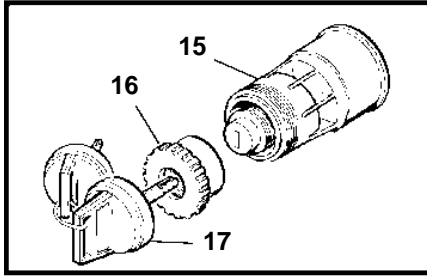

D12D-A MP, D12D-B MH

D12D-A MP, D12D-B MH

REF	PART NO.	QTY	DESCRIPTION	SEE SEC.	NOTES
1	881827	1	Display		
2	830928	4	Stud		
3	830930	4	Nut		
4	830929	1	Cover		
5	881785	1	Cable kit		
6	881829	1	Resistor		
7	881786	1	Cable kit		
8	977184	1	Tab housing		
9	20374662	1	Relay		
10	874752	1	Cable kit		L=1,5m. Not used as EVC bus cable extension.
11	874779	1	Extension cable		L=3,0m
	874780	1	Extension cable		L=5,0m
	874781	1	Extension cable		L=7,0m
	874782	1	Extension cable		L=9,0m
	874783	1	Extension cable		L=11m
	874789	1	Cable kit		L=5,0m. PCU-HCU, 6 pole.
	889550	1	Cable		L=7,0m. PCU-HCU, 6 pole.
	889551	1	Cable		L=9,0m. PCU-HCU, 6 pole.
	889552	1	Cable		L=11m. PCU-HCU, 6 pole.
	888013	1	Cable		L=13m. PCU-HCU, 6 pole.
12	874818	1	Wiring harness		L=5,0m. Engine-PCU cable.
13	874676	1	Cable kit		L=1,5m. EVC control lever cable, 6-pole.
14	874784	1	Cable kit		L=0,5m. T-connector bus cable, 6-pole.
15	872625	1	Lock cylinder set		Kit with 2 key switch with identical key.
	864277	1	Starter switch		
16	859955	1	· Plastic nut		
17	859953	1	· Key		State key code when ordering.
			· Bulletin 49-30	49-30-EN	Key P/N 859953
18	881849	1	Wiring harness, starter switch		L=1,0m
19	888006	X	Control unit, not programmed		HCU. Software ordered separatly or downloaded with VODIA.
	3586261	X	Update	SO	Warehouse programming. This p/n can not be ordered, but will be used for invoicing.
	3586259	X	Update	SO	Vodia-programming. This p/n can not be ordered, but will be used for invoicing.
	888005	X	Control unit, not programmed		PCU. Software ordered separatly or downloaded with VODIA.
	3586267	X	Update	SO	Warehouse programming. This p/n can not be ordered, but will be used for invoicing.
	3586266	X	Update	SO	Vodia-programming. This p/n can not be ordered, but will be used for invoicing.
20	874785	1	Cable kit		Synchronicing cabel for twin installation. 12 pole.
21	874414	1	Extension cable		Extension cable, 8-pole HCU-EVC control panel.