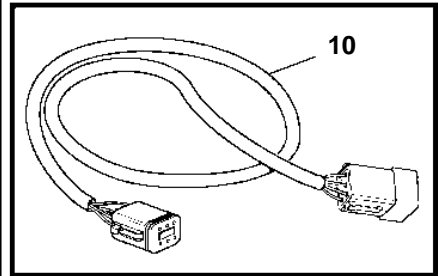

D12D-A MP, D12D-B MH

D12D-A MP, D12D-B MH

REF	PART NO.	QTY	DESCRIPTION	SEE SEC.	NOTES
1	881827	1	Display		
2	830928	4	Stud		
3	830930	4	Nut		
4	830929	1	Cover		
5	881785	1	Cable kit		
6	881829	1	Resistor		
7	881786	1	Cable kit		
8	977184	1	Tab housing		
9	20374662	1	Relay		
10	874752	1	Cable kit		L=1,5m. Not used as EVC bus cable extension.
11	874779	1	Extension cable		L=3,0m
	874780	1	Extension cable		L=5,0m
	874781	1	Extension cable		L=7,0m
	874782	1	Extension cable		L=9,0m
	874783	1	Extension cable		L=11m
	874789	1	Cable kit		L=5,0m. PCU-HCU, 6 pole.
	889550	1	Cable		L=7,0m. PCU-HCU, 6 pole.
	889551	1	Cable		L=9,0m. PCU-HCU, 6 pole.
	889552	1	Cable		L=11m. PCU-HCU, 6 pole.
	888013	1	Cable		L=13m. PCU-HCU, 6 pole.
12	874818	1	Wiring harness		L=5,0m. Engine-PCU cable.
13	874676	1	Cable kit		L=1,5m. EVC control lever cable, 6-pole.
14	874784	1	Cable kit		L=0,5m. T-connector bus cable, 6-pole.
15	872625	1	Lock cylinder set		Kit with 2 key switch with identical key.
	864277	1	Starter switch		
16	859955	1	· Plastic nut		
17	859953	1	· Key		State key code when ordering.
			· Bulletin 49-30	49-30-EN	Key P/N 859953
18	881849	1	Wiring harness, starter switch		L=1,0m
19	888006	X	Control unit, not programmed		HCU. Software ordered separatly or downloaded with VODIA.
	3586261	X	Update	SO	Warehouse programming. This p/n can not be ordered, but will be used for invoicing.
	3586259	X	Update	SO	Vodia-programming. This p/n can not be ordered, but will be used for invoicing.
	888005	X	Control unit, not programmed		PCU. Software ordered separatly or downloaded with VODIA.
	3586267	X	Update	SO	Warehouse programming. This p/n can not be ordered, but will be used for invoicing.
	3586266	X	Update	SO	Vodia-programming. This p/n can not be ordered, but will be used for invoicing.
20	874785	1	Cable kit		Synchronicing cabel for twin installation. 12 pole.
21	874414	1	Extension cable		Extension cable, 8-pole HCU-EVC control panel.