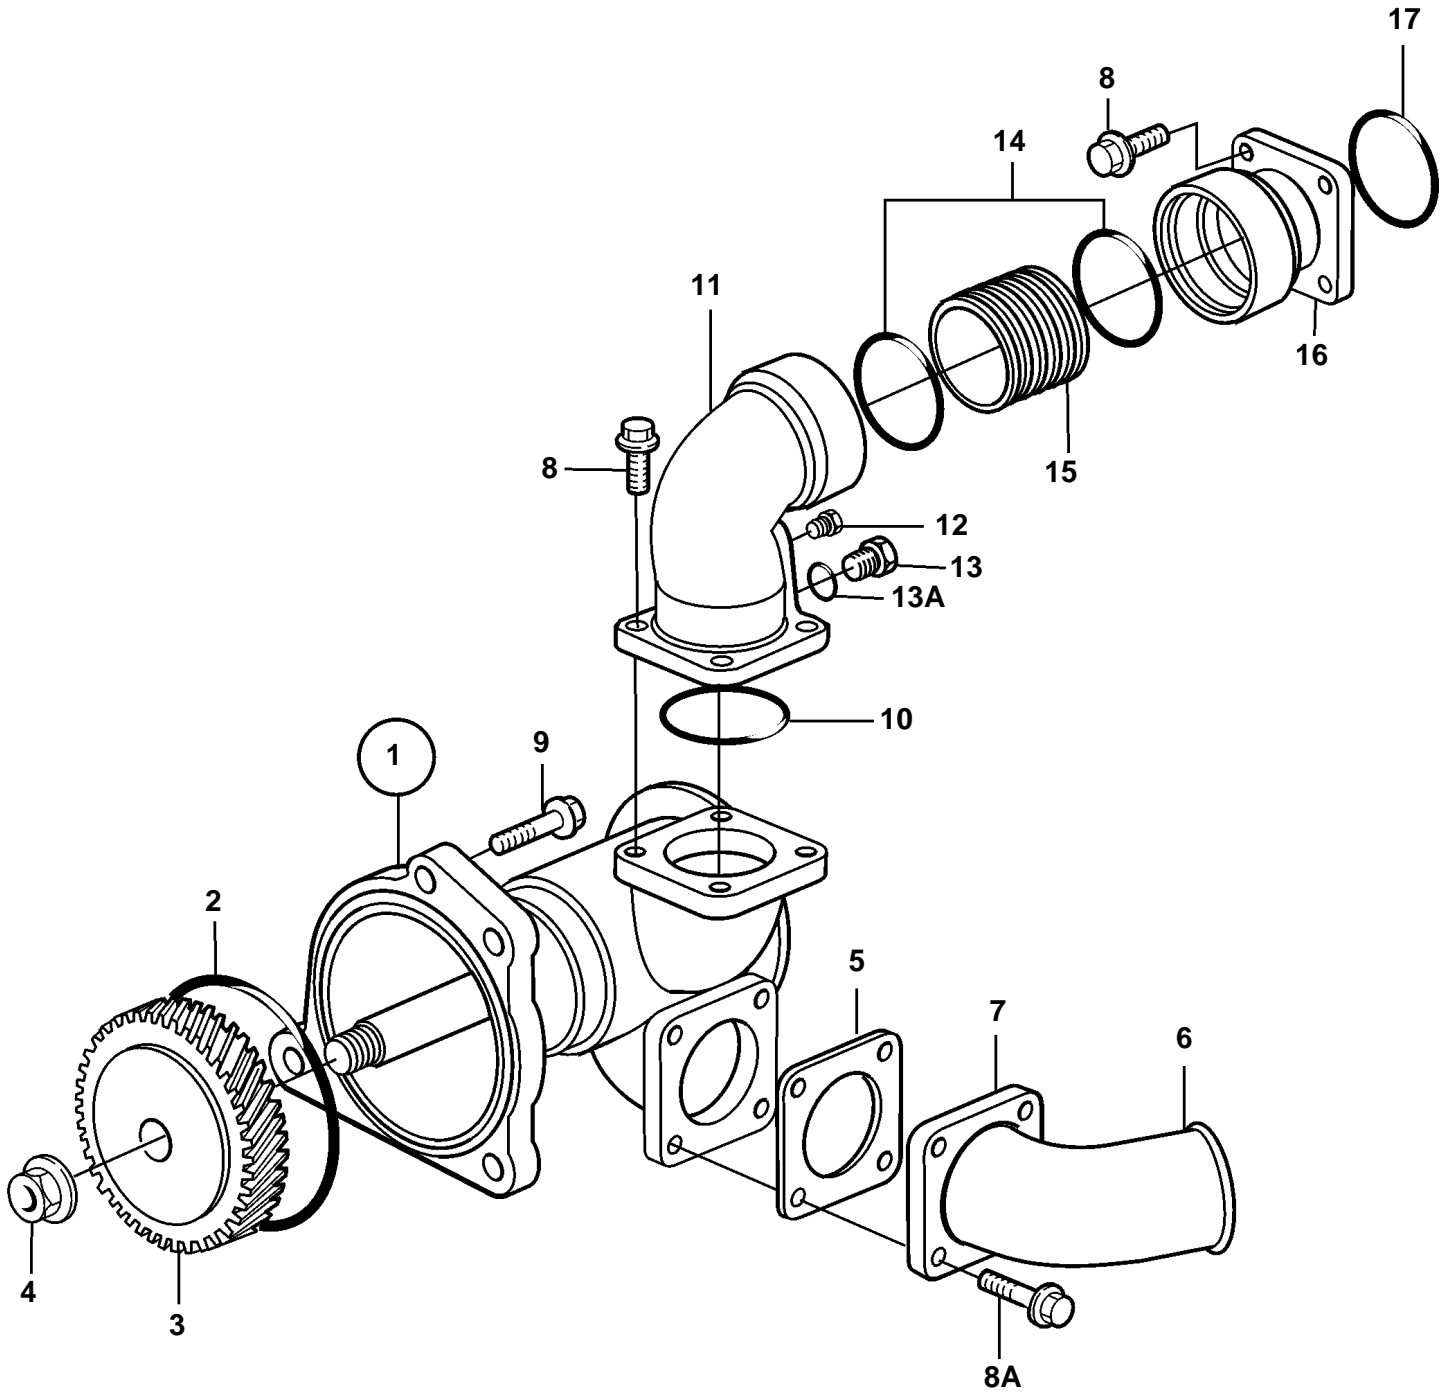

D12C-A MP, D12D-A MP, D12D-B MP, D12D-A MH, D12D-B MH

D12C-A MP, D12D-A MP, D12D-B MP, D12D-A MH, D12D-B MH

REF	PART NO.	QTY	DESCRIPTION	SEE SEC.	NOTES
1	3838207	1	Sea water pump		(865295)
				4339	
2	949736	1	O-ring		
3	865931	1	Gear		
4	955786	1	Nut		
5	862583	1	Gasket		
6	3828559	1	Hose attachment		110°
	842868	1	Hose attachment		90°
7	842867	1	Flange		
8	946173	8	Flange screw		
8A	946441	4	Screw		
9	946473	4	Flange screw		
10	925073	1	O-ring		
11	3832782	1	Pipe connection		
12	981749	1	Plug		
13	982293	1	Plug		
13A	11998	1	Gasket		
14	863209	2	Sealing ring		
15	866610	1	Sleeve		
16	866612	1	Pipe connection		
17	925072	1	O-ring		