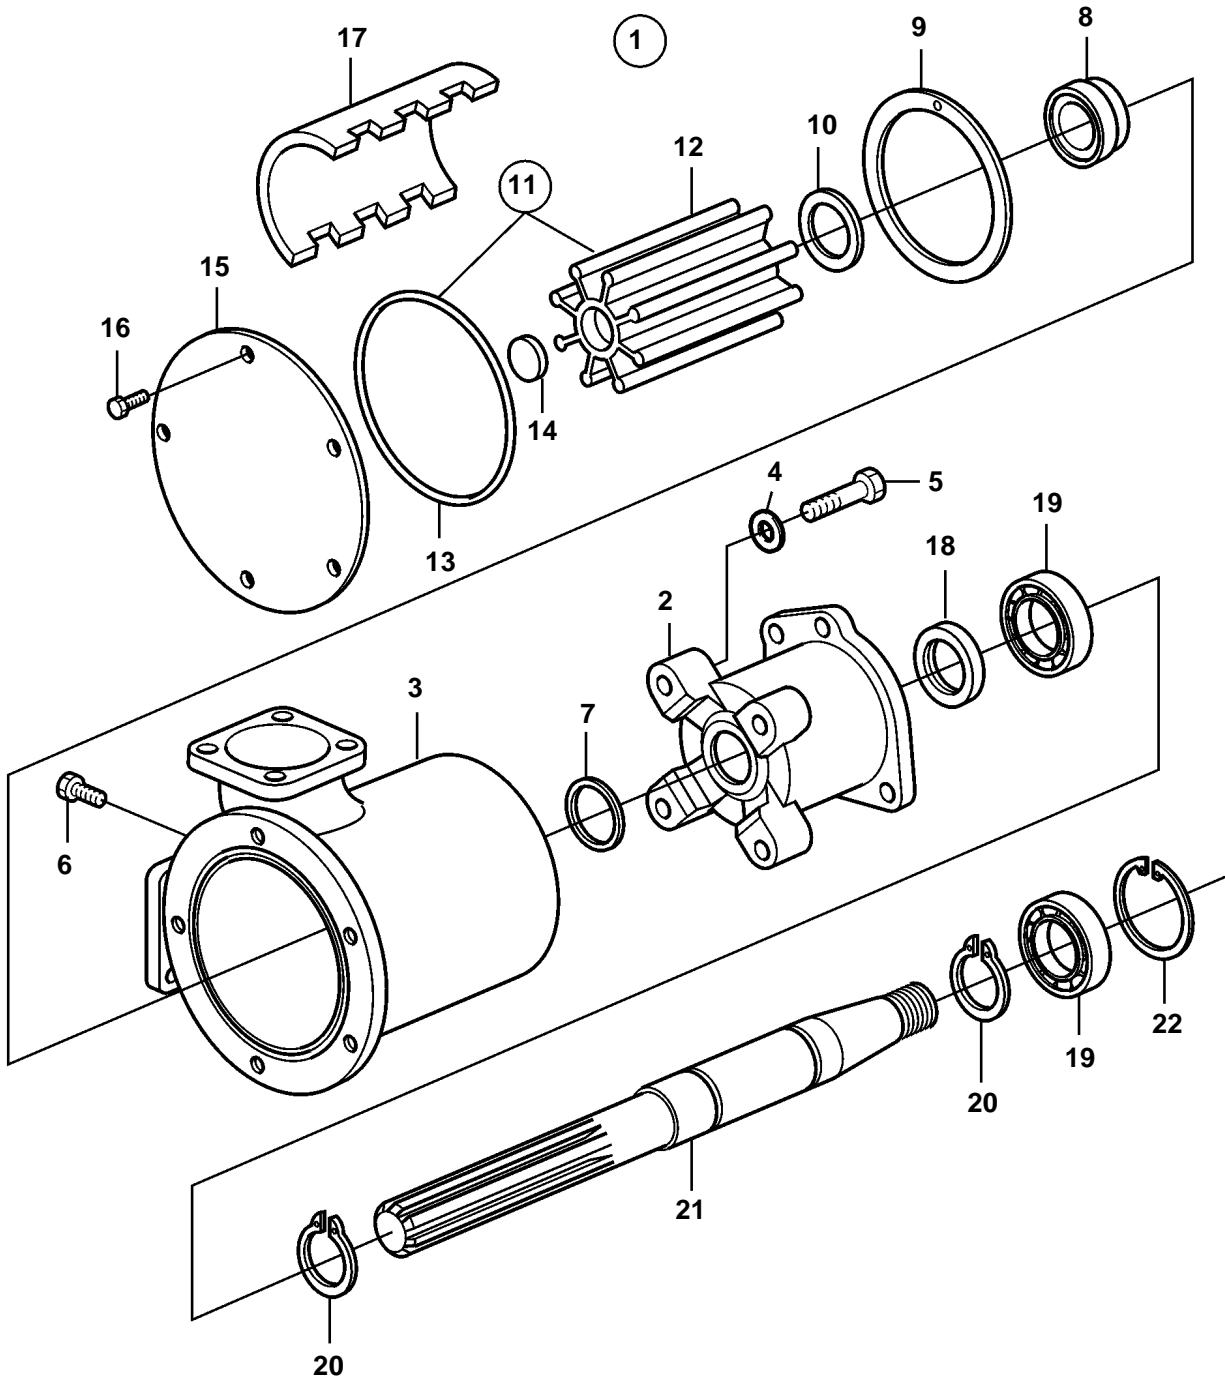

D12C-A MP, D12D-A MP, D12D-B MP, D12D-A MH, D12D-B MH

D12C-A MP, D12D-A MP, D12D-B MP, D12D-A MH, D12D-B MH

REF	PART NO.	QTY	DESCRIPTION	NOTES
1	3838207	1	Sea water pump	(865295)
2		1	· Bearing housing	
3	3830752	1	· Pump housing	
4	941909	4	· Spring washer	
5	940159	4	· Screw	
6	3830665	1	· Screw	
7	812964	1	· Deflector	Included in spare parts kit No 3830993.
8	3829315	1	· Sealing ring	Included in spare parts kit No 3830993.
9	826230	1	· Washer	Included in spare parts kit No 3830993.
10	3829449	1	· Washer	
11	3830459	1	· Impeller kit	
12	3830663	1	· · Impeller	Use impeller kit 3830459
13	3830664	1	· · O-ring	
14	812966	1	· · Sealing washer	
15	3830662	1	· Cover	
16	963554	5	· Screw	Included in spare parts kit No 3830993.
17	3830661	1	· Cam	
18	845795	1	· Sealing ring	Included in spare parts kit No 3830993.
19	11013	2	· Ball bearing	Included in spare parts kit No 3830993.
20	847230	2	· Lock ring	Included in spare parts kit No 3830993.
21	3838208	1	· Shaft	
22	825735	1	· Lock ring	Included in spare parts kit No 3830993.
23	3830993	1	Repair kit	