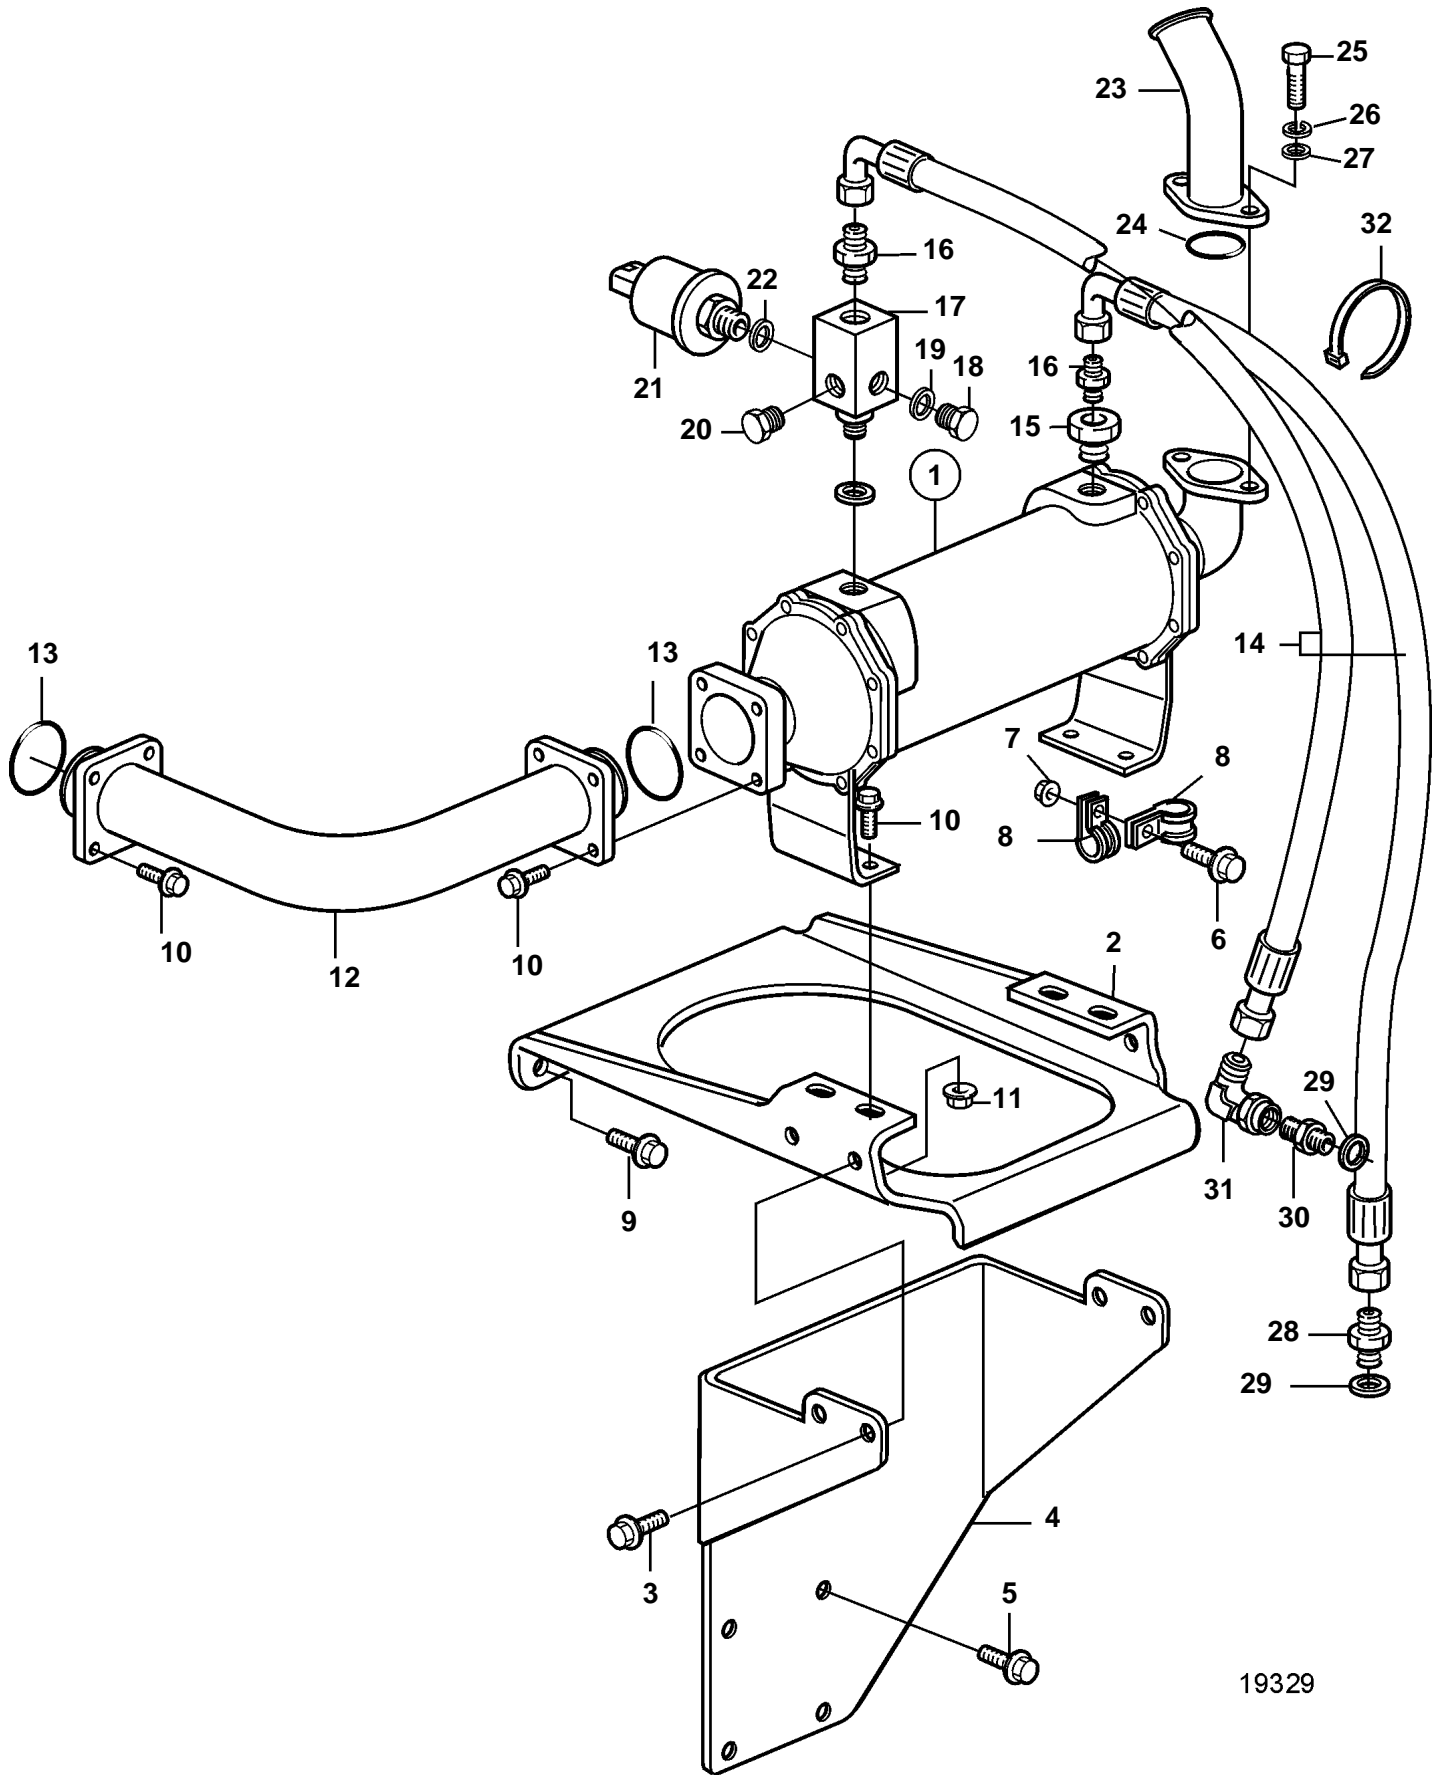

D12C-A MP, D12D-A MP, D12D-B MP

19329

D12C-A MP, D12D-A MP, D12D-B MP

REF	PART NO.	QTY	DESCRIPTION	SEE SEC.	NOTES
1		1	Oil cooler	4377	
2	3830510	1	Bracket		
3	945444	4	Flange screw		
4	3838267	1	Bracket		
5		4	Flange screw		Existing screws on reverse gear are used.
6	946173	1	Flange screw		
7	945408	1	Flange nut		
8	945081	2	Clamp		
9	965185	2	Flange screw		
10	946173	12	Flange screw		
11	945408	4	Flange nut		
12	3830105	1	Tube		
13	843584	2	Sealing ring		
14	3828843	2	Hose		
15	949707	1	Nipple		
16	981303	2	Nipple		
17	3834079	1	Nipple		
18	960632	1	Plug		
19	976931	1	Gasket		
20	861551	1	Plug		
21		1	Pressure sensor		SEE GROUP 30
22	948885	1	Gasket		
23	3828777	1	Outlet pipe		
24	925092	1	O-ring		
25	940135	2	Screw		
26	941907	2	Spring washer		
27	191172	2	Washer		
28	941751	1	Nipple		
29	976932	2	Gasket		
30	963953	1	Nipple		
31	964022	1	Elbow nipple		
32	948211	X	Strip clamp		