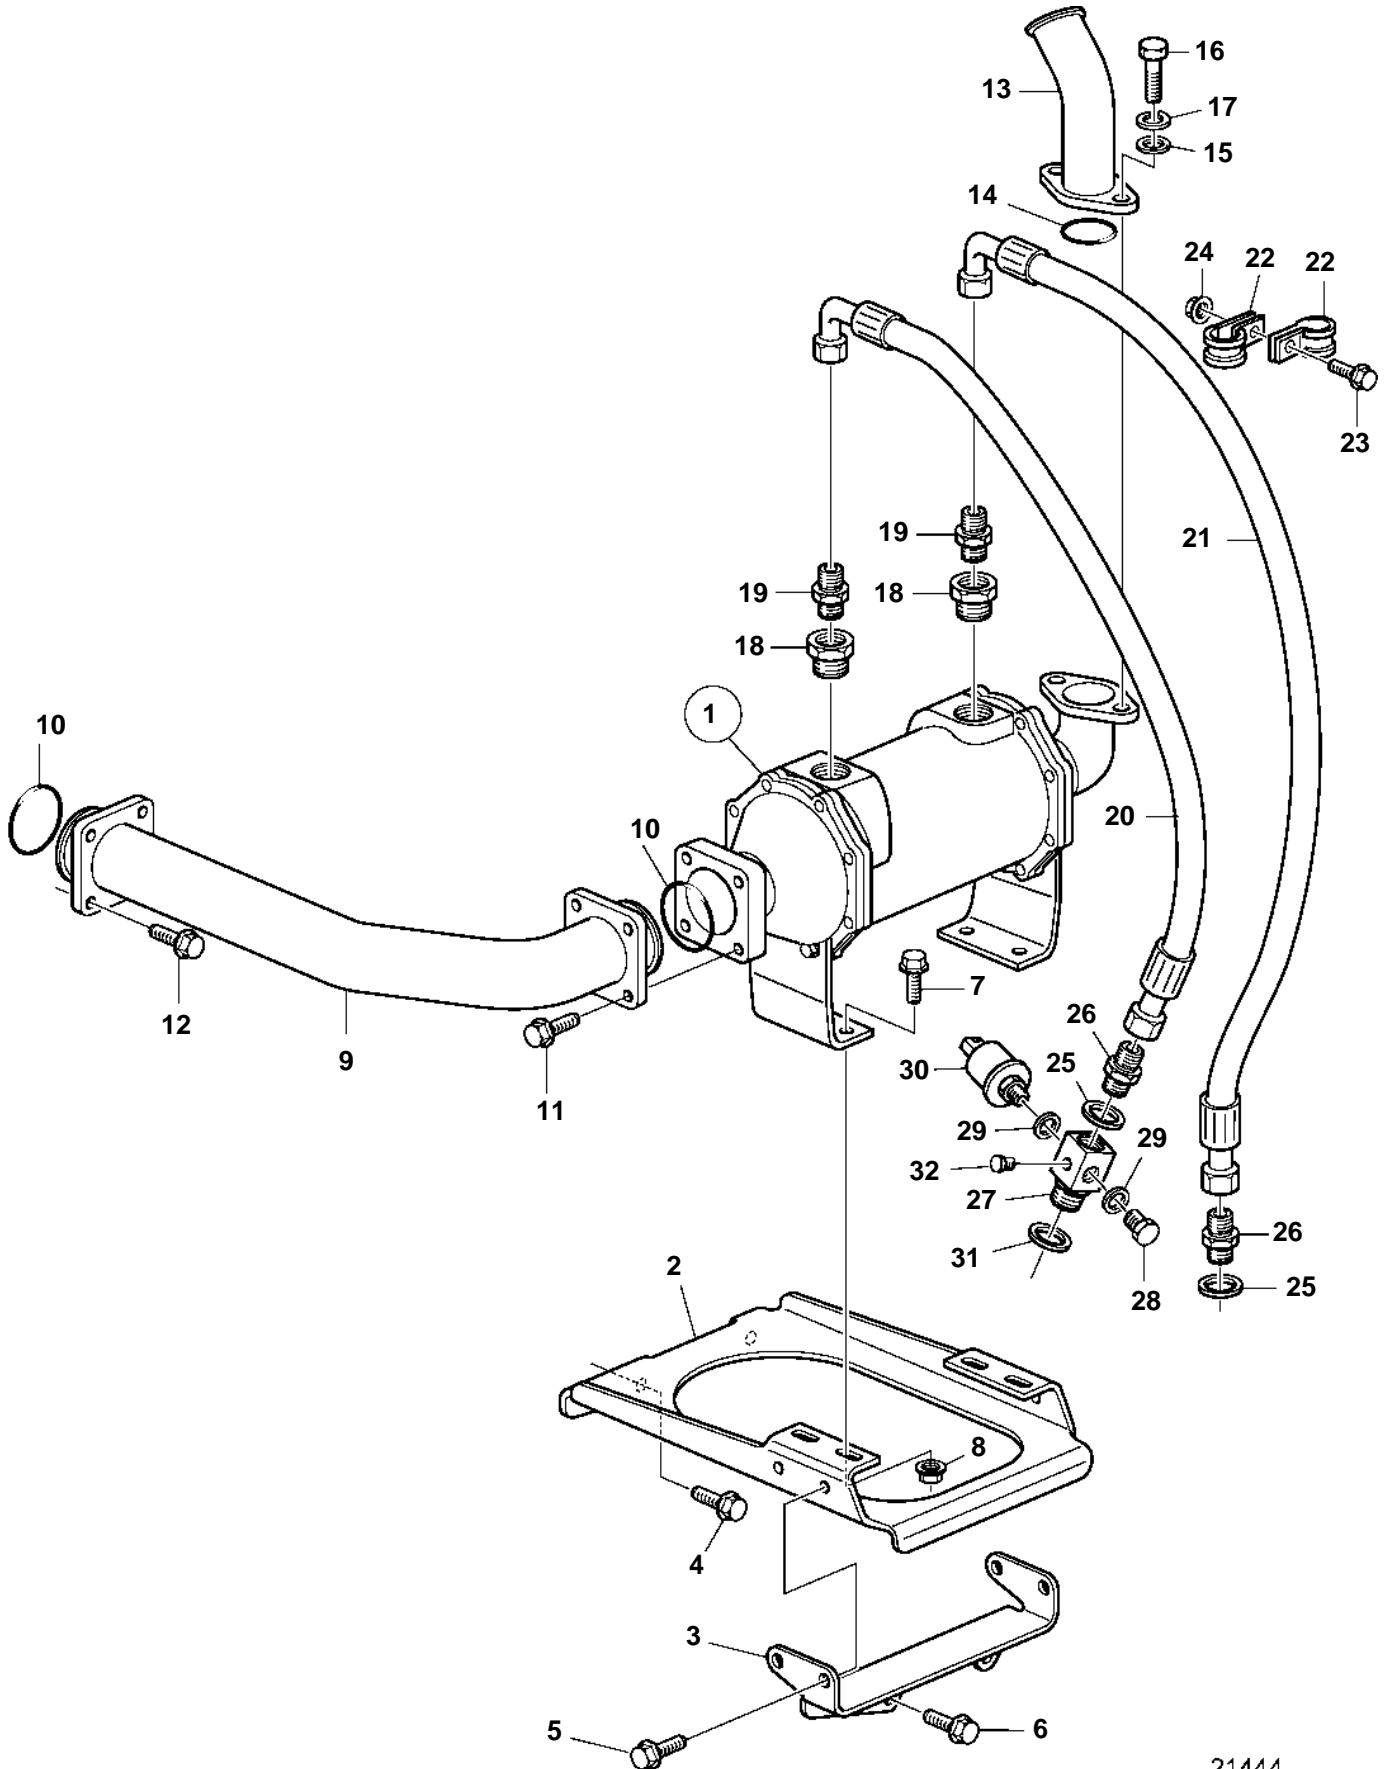

D12C-A MP, D12D-A MP, D12D-MP

D12C-A MP, D12D-A MP, D12D-MP

REF	PART NO.	QTY	DESCRIPTION	SEE SEC.	NOTES
1		1	Oil cooler		
				4377	
2	3830510	1	Bracket		
3	3838267	1	Bracket		
4	946752	2	Flange screw		
5	946441	1	Screw		
6	946440	4	Flange screw		
7	946440	4	Flange screw		
8	945408	4	Flange nut		
9	3826637	1	Water pipe		
10	843584	2	Sealing ring		
11	946173	4	Flange screw		
12	946173	4	Flange screw		
	947760	4	Flange screw		For engines in with keel cooling.
13	3828777	1	Outlet pipe		
14	925092	1	O-ring		
15	191172	2	Washer		
16	940135	2	Screw		
17	941907	2	Spring washer		
18	949707	2	Nipple		
19	981303	2	Nipple		
20	3826966	1	Hose		
21	3828375	1	Oil hose		
22	945081	2	Clamp		
23	946173	1	Flange screw		
24	945408	1	Flange nut		
25	976932	2	Gasket		
26	941751	2	Nipple		
27	3826965	1	Nipple		
28	960632	1	Plug		
29	976931	2	Gasket		
30		1	Pressure sensor		SEE GROUP 30
31	948885	1	Gasket		
32		1			