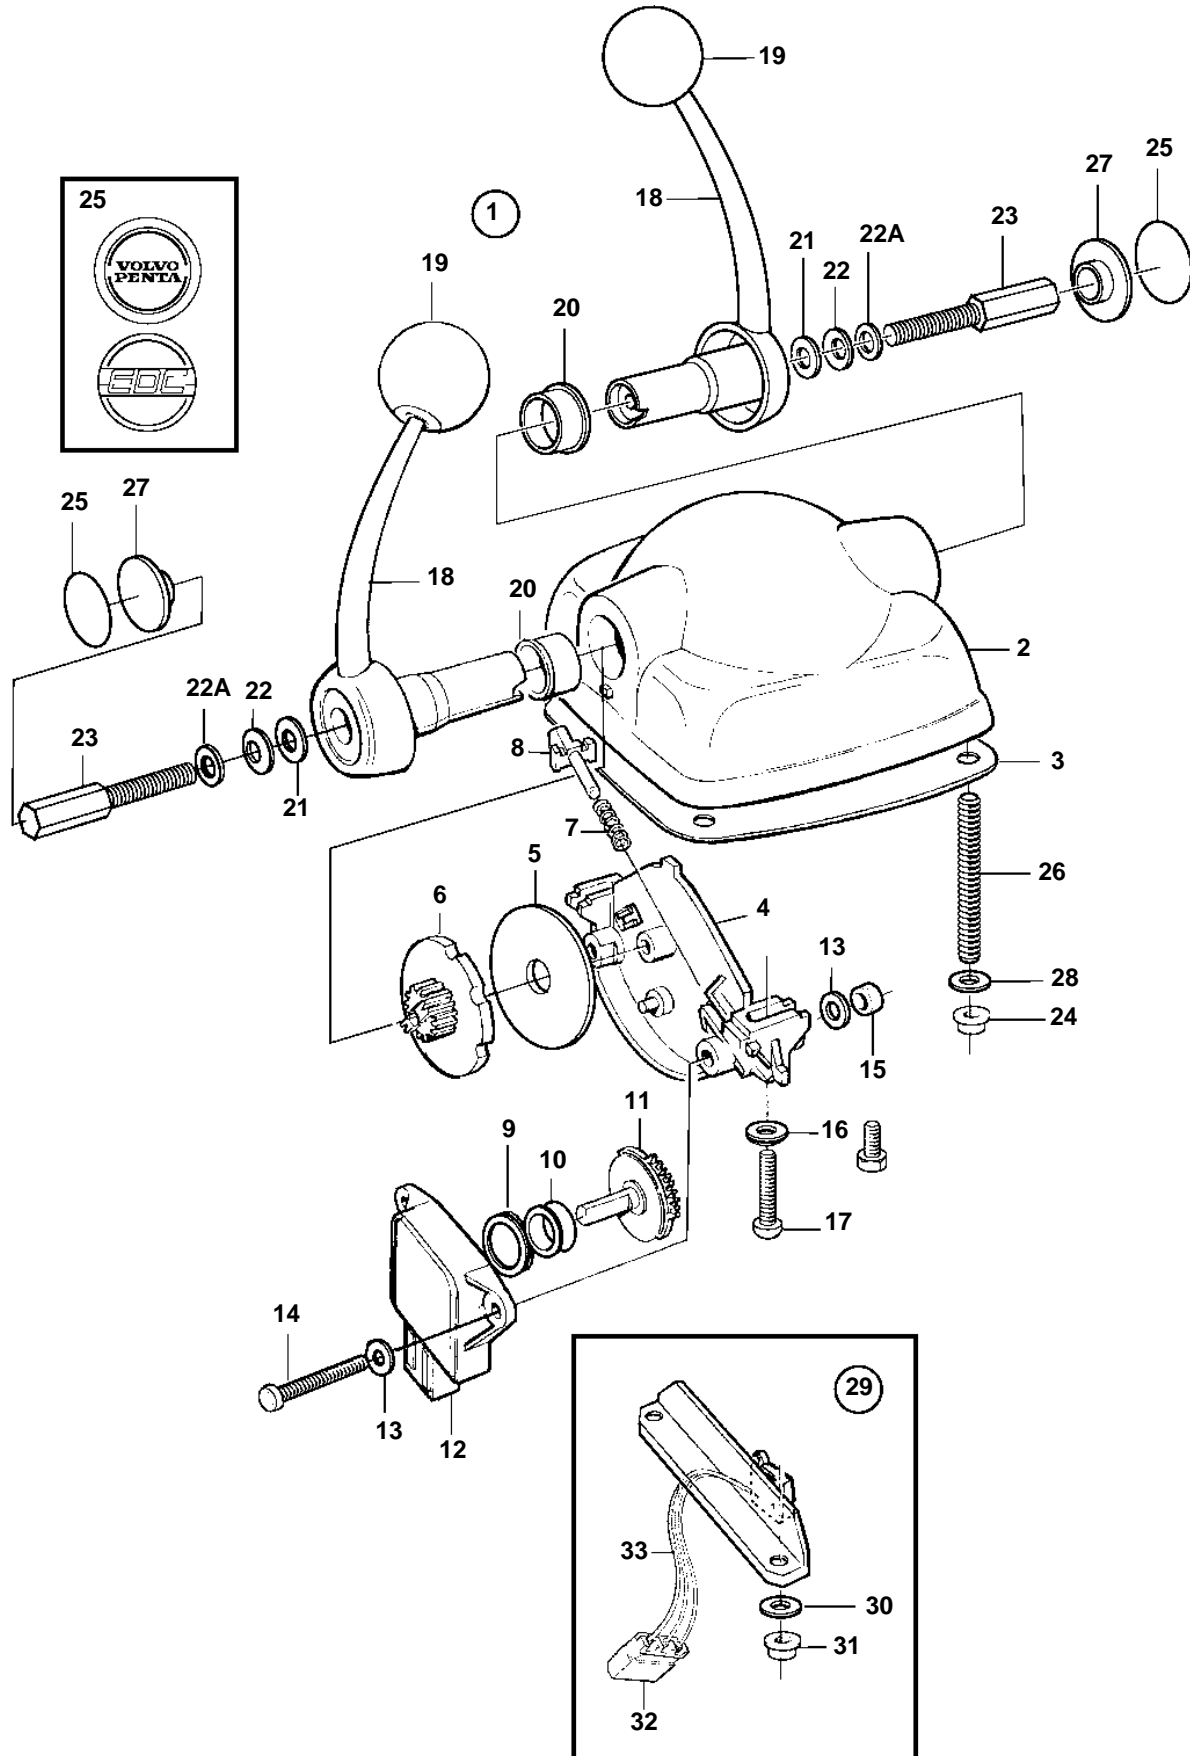

D12C-A MP, D12D-A MP, D12D-B MP, D12D-A MH, D12D-B MH

D12C-A MP, D12D-A MP, D12D-B MP, D12D-A MH, D12D-B MH

REF	PART NO.	QTY	DESCRIPTION	NOTES
1	3819900	1	Control	For twin installation.. Stainless.. With neutralswitch.
	3819902	1	Control	For twin installation.. Stainless.. With neutralswitch.
2		1	· Control housing	
3	3581674	1	· Gasket	
4		1	· Plate	
5	3581666	2	· Washer	
6		2	· Plate	
7		2	· Spring	
8		2	· Lug	
9		2	· Spacer ring	
10	3581676	2	· Ring	
11	3581668	2	· Gear	
12	1336385	2	· Potentiometer	
13		4	· Washer	
14	3581678	2	· Screw	
15	3581680	2	· Nut	
16		2	· Washer	
17	3581681	2	· Screw	
18		2	· Lever	
19	3581675	2	· Ball	
20	3581673	2	· Bearing	
21		2	· Washer	
22		2	· Disc spring	
22A		2	· Washer	
23		2	· Adjusting screw	
24	3581686	4	· Nut	
25	3584000	2	· Decal	VOLVO PENTA
	3581669	2	· Decal	EDC
26		4	· Stud	
27	3582830	2	· Plug	For 874663. Plastic
		2	· Plug	For 874813. Stainless.
28		4	· Washer	
29	3818851	2	Switch kit	(873870)
30		4	· Washer	
31		4	· Nut	
32		X	· Housing	SEE GROUP 30
33		X	· Cable	SEE GROUP 30