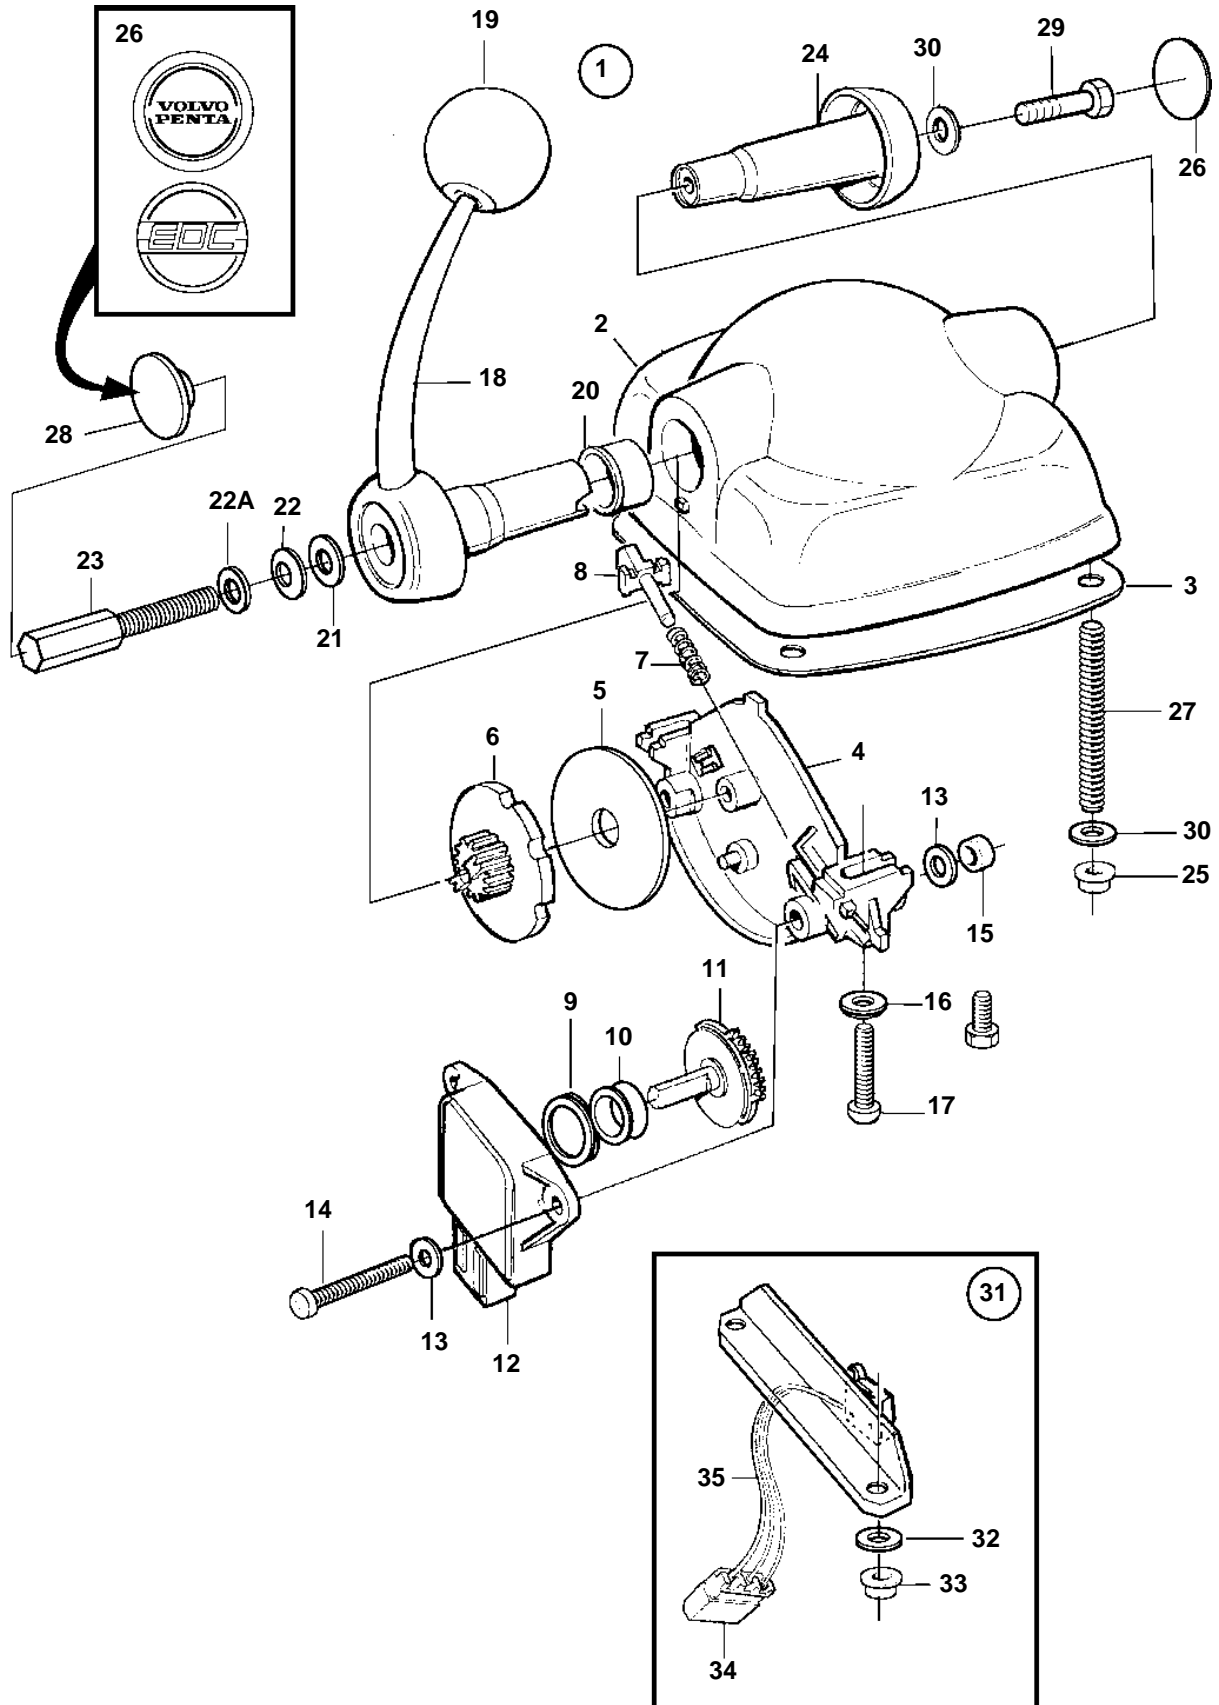

D12C-A MP, D12D-A MP, D12D-B MP, D12D-A MH, D12D-B MH

D12C-A MP, D12D-A MP, D12D-B MP, D12D-A MH, D12D-B MH

REF	PART NO.	QTY	DESCRIPTION	NOTES
1	3819899	1	Control	For singel installation.. Black.. With neutralswitch.
	3819901	1	Control	For singel installation.. Stainless.. With neutralswitch.
2		1	· Control housing	
3	3581674	1	· Gasket	
4		1	· Plate	
5	3581666	1	· Washer	
6		1	· Plate	
7		1	· Spring	
8		1	· Lug	
9		1	· Spacer ring	
10	3581676	1	· Ring	
11	3581668	1	· Gear	
12	1336385	1	· Potentiometer	
13		4	· Washer	
14	3581678	2	· Screw	
15	3581680	2	· Nut	
16		2	· Washer	
17	3581681	2	· Screw	
18		1	· Lever	
19	3581675	1	· Ball	
20	3581673	1	· Bearing	
21		1	· Washer	
22		1	· Disc spring	
22A		1	· Washer	
23		1	· Adjusting screw	
24	3581687	1	· Plug	
25	3581686	4	· Nut	
26	3584000	1	· Decal	VOLVO PENTA
	3581669	1	· Decal	EDC
27		4	· Stud	
28	3582830	1	· Plug	For 874734. Plastic
29		1	· Plug	For 3807509. Stainless.
		1	· Screw	
30		5	· Washer	
31	3818851	1	Switch kit	(873870)
32		2	· Washer	
33		2	· Nut	
34		X	· Housing	SEE GROUP 30
35		X	· Cable	SEE GROUP 30