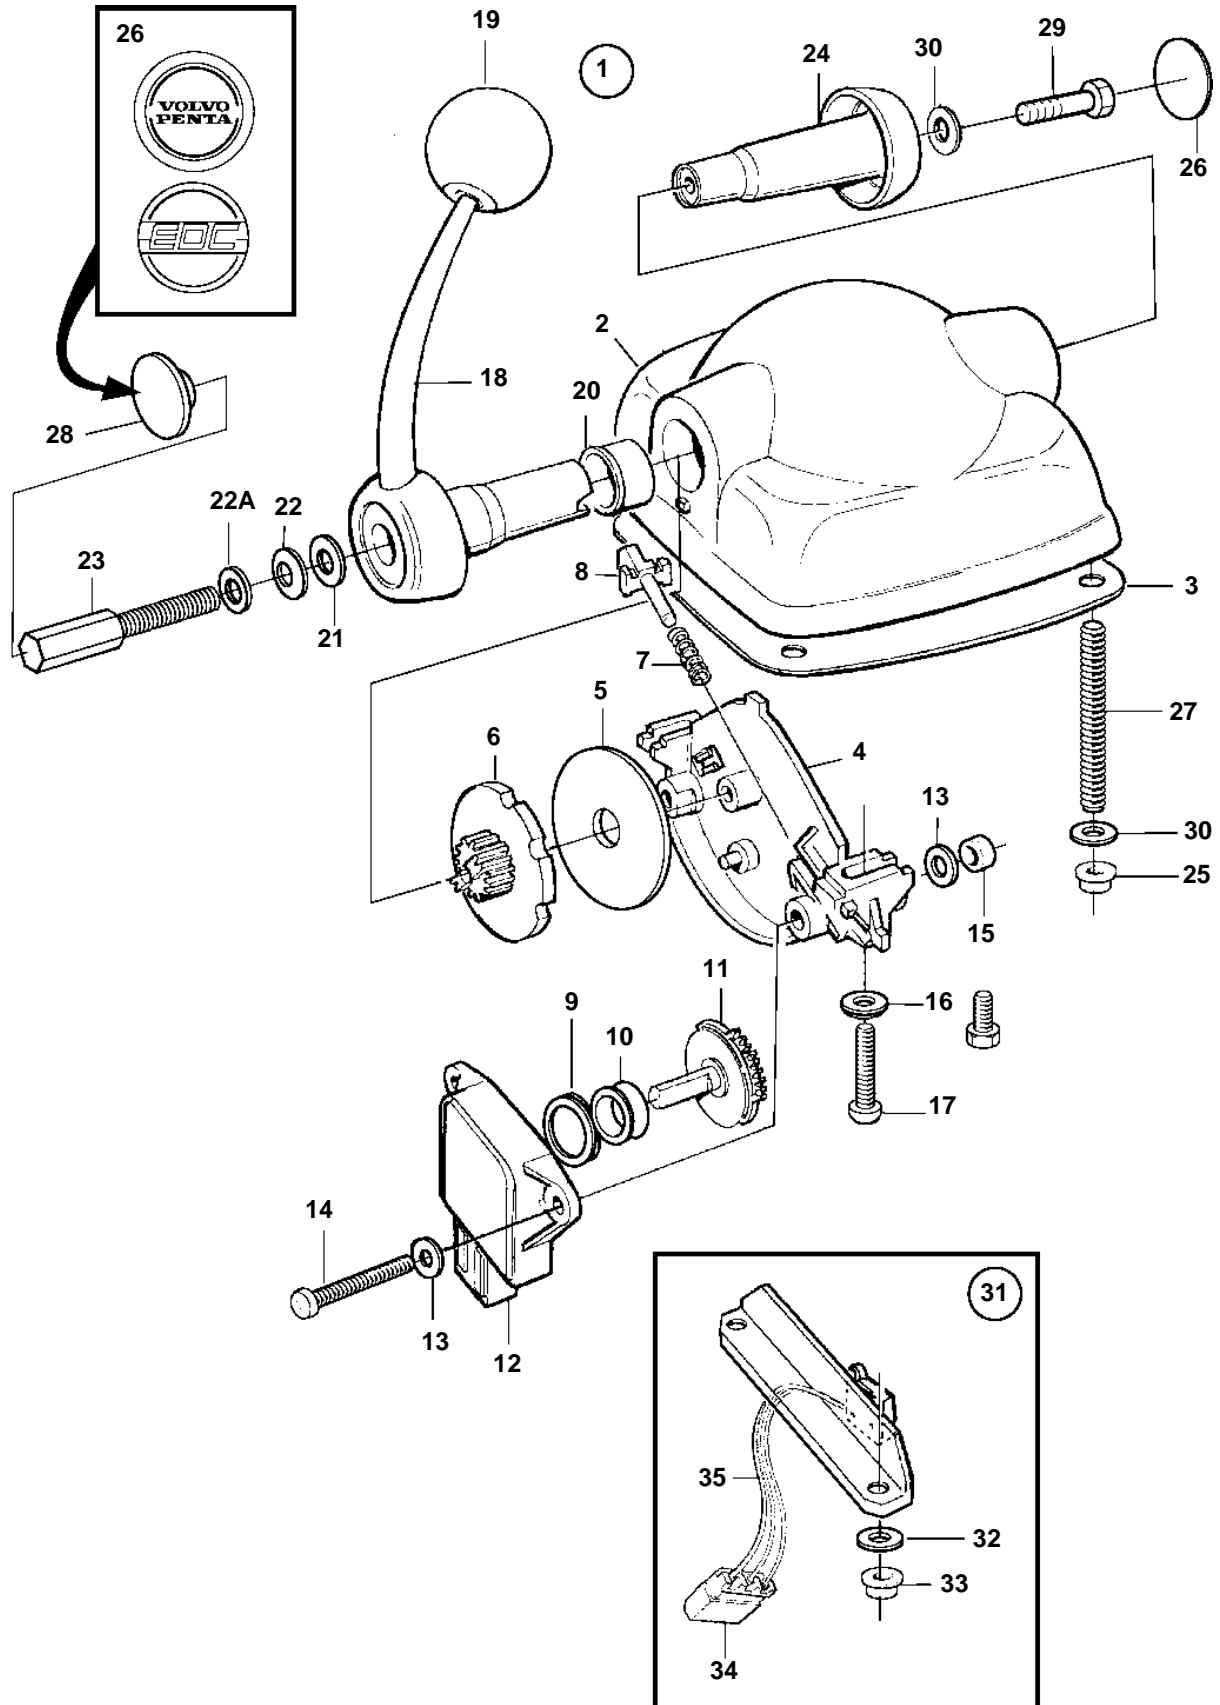

D12C-A MP, D12D-A MP, D12D-B MP, D12D-A MH, D12D-B MH

D12C-A MP, D12D-A MP, D12D-B MP, D12D-A MH, D12D-B MH

REF	PART NO.	QTY	DESCRIPTION	NOTES
1	3819899	1	Control	For singel installation.. Black.. With neutralswitch.
	3819901	1	Control	For singel installation.. Stainless.. With neutralswitch.
2		1	· Control housing	
3	3581674	1	· Gasket	
4		1	· Plate	
5	3581666	1	· Washer	
6		1	· Plate	
7		1	· Spring	
8		1	· Lug	
9		1	· Spacer ring	
10	3581676	1	· Ring	
11	3581668	1	· Gear	
12	1336385	1	· Potentiometer	
13		4	· Washer	
14	3581678	2	· Screw	
15	3581680	2	· Nut	
16		2	· Washer	
17	3581681	2	· Screw	
18		1	· Lever	
19	3581675	1	· Ball	
20	3581673	1	· Bearing	
21		1	· Washer	
22		1	· Disc spring	
22A		1	· Washer	
23		1	· Adjusting screw	
24	3581687	1	· Plug	
25	3581686	4	· Nut	
26	3584000	1	· Decal	VOLVO PENTA
	3581669	1	· Decal	EDC
27		4	· Stud	
28	3582830	1	· Plug	For 874734. Plastic
29		1	· Plug	For 3807509. Stainless.
		1	· Screw	
30		5	· Washer	
31	3818851	1	· Switch kit	(873870)
32		2	· Washer	
33		2	· Nut	
34		X	· Housing	SEE GROUP 30
35		X	· Cable	SEE GROUP 30