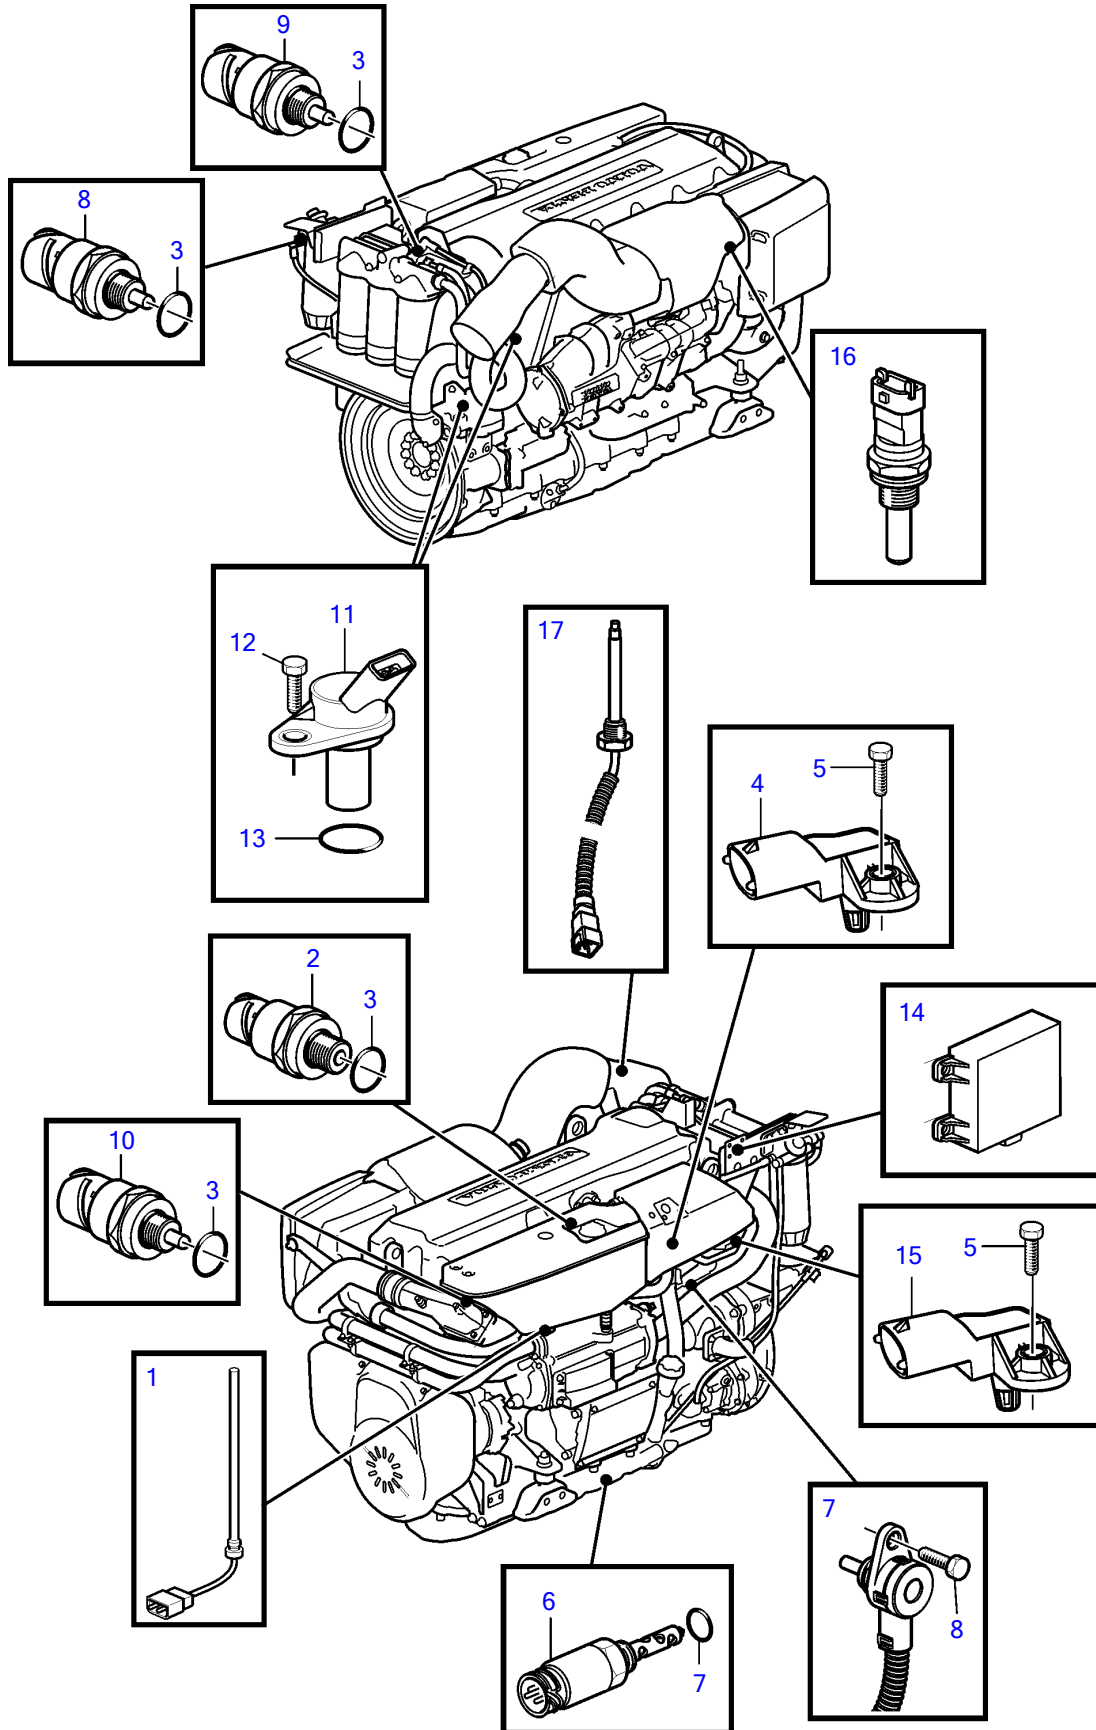

D11A-A, D11A-D

D11A-A, D11A-D

REF	PART NO.	QTY	DESCRIPTION	NOTES
1	3588990	1	Level sensor, expansion tank	
2	20796744	1	Pressure sensor, crankcase pressure	
3	968559	4	O-ring	
4	20524936	1	Pressure sensor, charge air pressure/temp	
5	946544	2	Flange screw	
6	874328	1	Level guard, oil	
7	11998	1	Gasket	
8	1077574	1	Sensor, fuel pressure	
9	1077574	1	Sensor, oil pressure/temperature	
10	1077574	1	Sensor, pressure monitor/piston cooling	
11	20513343	2	Sensor, rpm cam gear, flywheel	
12	946544	1	Flange screw	
13	974673	1	O-ring	
14	3842462	1	Voltage converter	12V
15	20524936	1	Pressure sensor, charge air pressure/temp	
16	20513340	1	Sensor, temperature sensor	
17	21164790	1	Temperature sensor	Exhaust Temperature