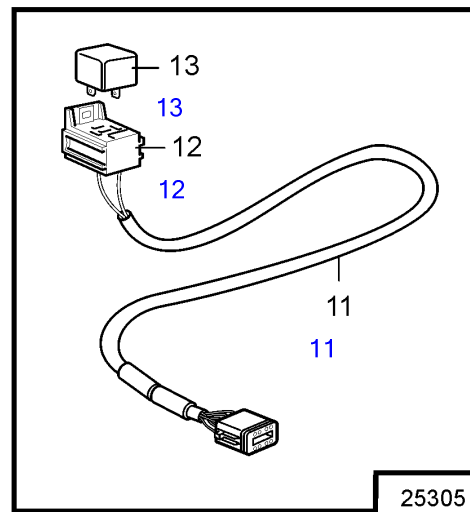

D11A-D MP IPS

25305

D11A-D MP IPS

REF	PART NO.	QTY	DESCRIPTION	NOTES
1	21761722	1	Display	
2	3588972	3	Cable kit	
3	21469055	2	Connection block	
4	3886666	7	Cable	
5	3841280	1	Steering wheel adjus	
6	21469560	1	Steering wheel hub	
7	21421942	1	Cable	Alternative for EVC-C3
8	21421941	2	Cable	For EVC system and hub 21469560.
9	21287072	1	Wiring harness	
10	21427460	1	Cable	
11	21450563	2	Cable	
12	977184	1	• Housing	
13	873765	1	Relay	12V
	3171420	1	Relay	24V