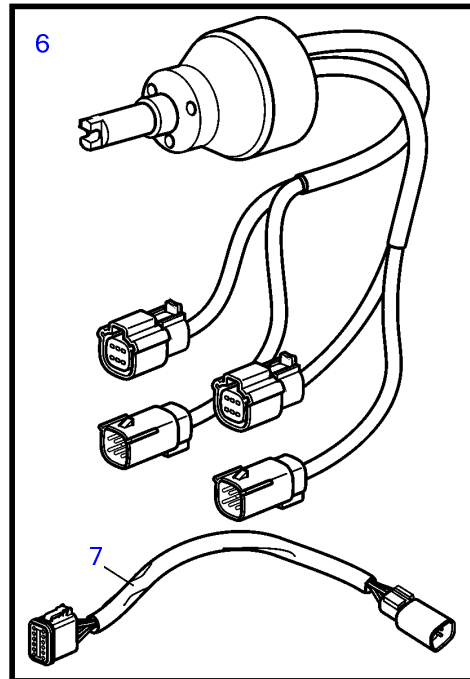

D11A-D MP IPS

25305

D11A-D MP IPS

REF	PART NO.	QTY	DESCRIPTION	NOTES
1	21761722	1	Display	
2	3588972	3	Cable kit	
3	21469055	2	Connection block	
4	3886666	7	Cable	
5	3841280	1	Steering wheel adjus	
6	21469560	1	Steering wheel hub	
7	21421942	1	Cable	Alternative for EVC-C3
8	21421941	2	Cable	For EVC system and hub 21469560.
9	21287072	1	Wiring harness	
10	21427460	1	Cable	
11	21450563	2	Cable	
12	977184	1	• Housing	
13	873765	1	Relay	12V
	3171420	1	Relay	24V