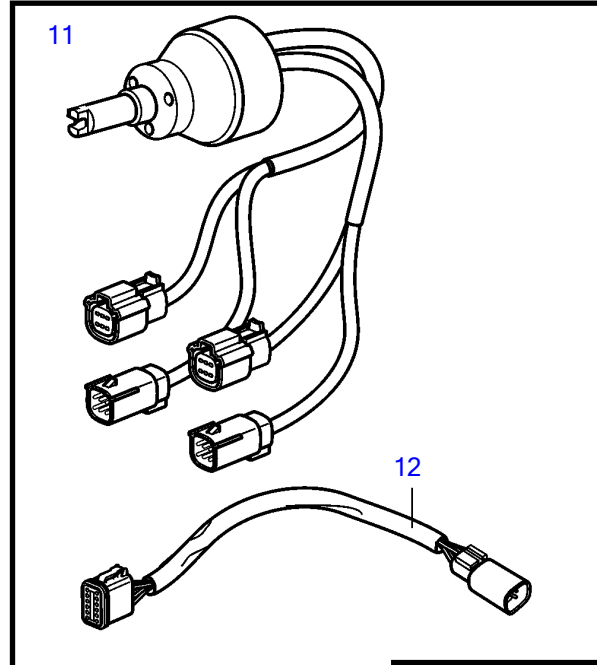

D11A-D MP IPS

25306

D11A-D MP IPS

REF	PART NO.	QTY	DESCRIPTION	NOTES
1	21761722	1	Display	
2	3588972	4	Cable kit	
3	21469055	2	Connection block	
4	3886666	9	Cable	
5	21287072	1	Wiring harness	
6	21421941	2	Cable	
7	21450563	2	Cable	
8	977184	1	• Housing	
9	873765	1	Relay	12V
	3171420	1	Relay	24V
10	3841280	1	Steering wheel adjus	
11	21469560	1	Steering wheel hub	
12	21421942	1	Cable	Alternative for EVC-C3