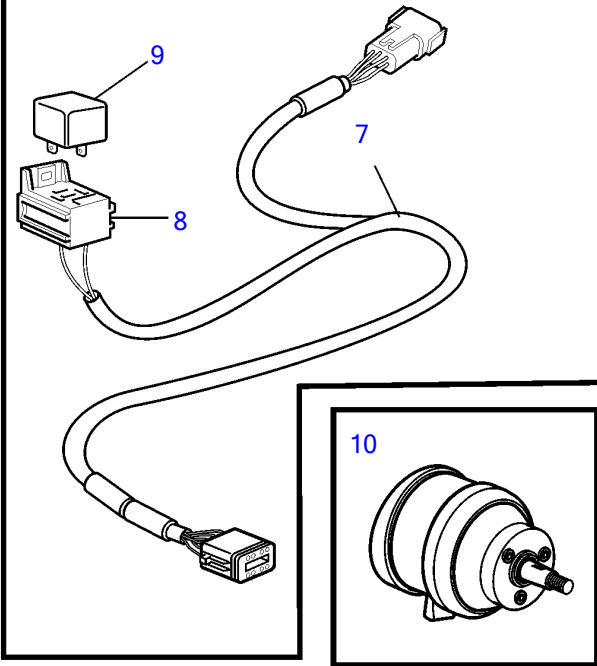

D11A-D MP IPS

25306

D11A-D MP IPS

REF	PART NO.	QTY	DESCRIPTION	NOTES
1	21761722	1	Display	
2	3588972	4	Cable kit	
3	21469055	2	Connection block	
4	3886666	9	Cable	
5	21287072	1	Wiring harness	
6	21421941	2	Cable	
7	21450563	2	Cable	
8	977184	1	• Housing	
9	873765	1	Relay	12V
	3171420	1	Relay	24V
10	3841280	1	Steering wheel adjus	
11	21469560	1	Steering wheel hub	
12	21421942	1	Cable	Alternative for EVC-C3